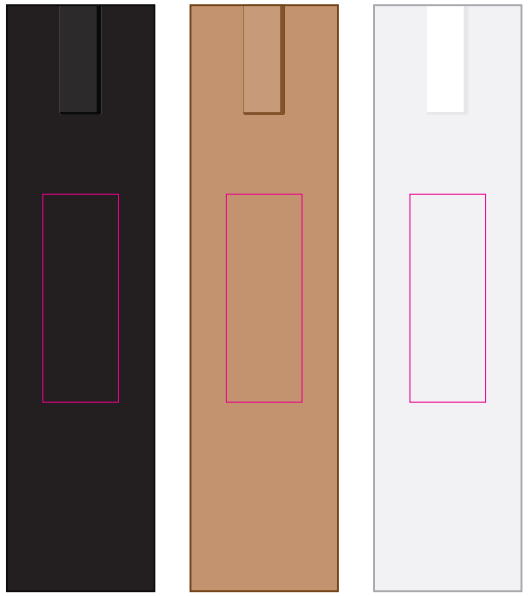

Finished print area 

**LL212 - Matador PLA Eco Pen: Natural/White, Natural/Orange, Natural/Red, Natural/Green, Natural/Light Blue, Natural/Dark Blue, Natural/Black +  
Cardboard Sleeve: Black, Natural, White**

**Digital**  
Print Area: 90mmL x 6mmH  
Actual print size: xxmmL x xxmmH

Finished print area - Pad Print   
Finished print area - Digital Print 

Roll Print  PMS XXXc

**Roll Print**  
Print Area: 35mmL x 25mmH  
Actual print size: xxmmL x xxmmH

Finished print area 

**BELOW IS 50% OF ACTUAL SIZE**

**Pad - Sleeve**  
Print Area: 20mmL x 55mmH  
Actual print size: xxmmL x xxmmH

Finished print area 

Pad Print

PMS  
XXXc

**Pad - Sleeve**

Print Area: 20mmL x 55mmH