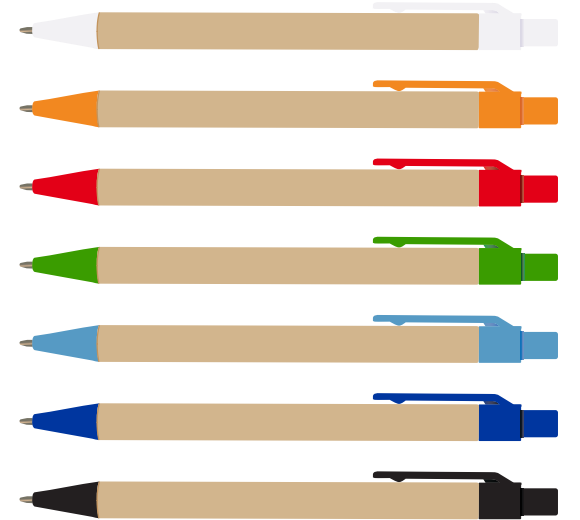

**LL212 - Matador PLA Eco Pen:** *Natural/White, Natural/Orange, Natural/Red, Natural/Green, Natural/Light Blue, Natural/Dark Blue, Natural/Black*

Pad Print  PMS XXXc

CMYK Direct Digital 

**Pad**  
Print Area: 55mmL x 7mmH  
Actual print size: xxmmL x xxmmH

Finished print area 

**LL212 - Matador PLA Eco Pen: Natural/White, Natural/Orange, Natural/Red, Natural/Green, Natural/Light Blue, Natural/Dark Blue, Natural/Black +  
Cardboard Sleeve: Black, Natural, White**