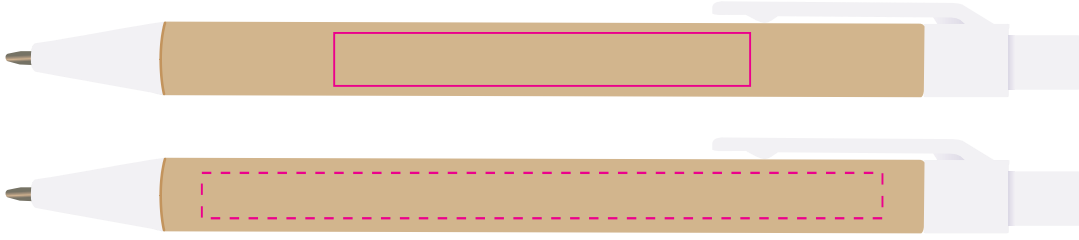

**LL212 - Matador PLA Eco Pen:** *Natural/White, Natural/Orange, Natural/Red, Natural/Green, Natural/Light Blue, Natural/Dark Blue, Natural/Black*

Pad Print  PMS XXXc

CMYK Direct Digital 

**Pad**  
Print Area: 55mmL x 7mmH  
Actual print size: xxmmL x xxmmH

Finished print area 

**LL212 - Matador PLA Eco Pen: Natural/White, Natural/Orange, Natural/Red, Natural/Green, Natural/Light Blue, Natural/Dark Blue, Natural/Black +  
Cardboard Sleeve: Black, Natural, White**

Pad Print  PMS XXXc

CMYK Direct Digital 

Pad Print  PMS XXXc

Cardboard Pouch to be supplied in bulk 

Cardboard Pouch with pens packed inside 

**Pad**  
Print Area: 55mmL x 7mmH  
Actual print size: xxmmL x xxmmH