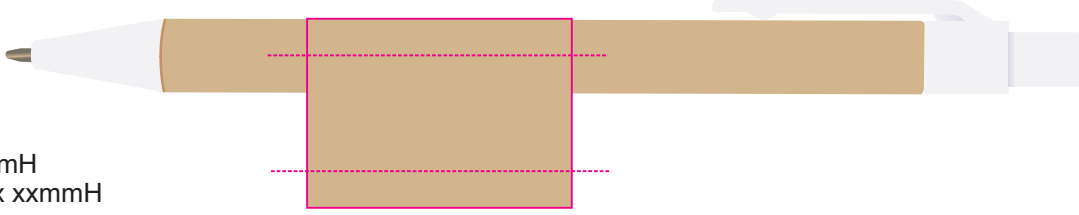

Roll Print
Print Area: 35mmL x 25mmH
Actual print size: xxmmL x xxmmH

Finished print area