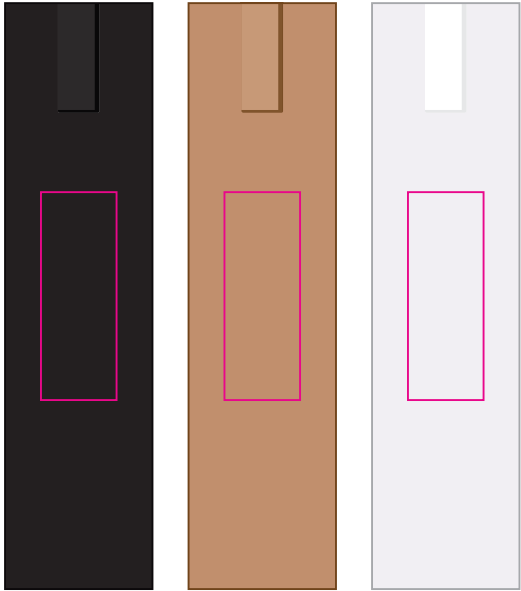

ROLL PRINT - BARREL
Print Area: 45mmL x 30mmH
Actual print size:

Finished print area - Pad Print ———

Finished print area - Roll Print - - - -

Finished print area - Digital Print ———

Customer
Logo

LL2215 Octave Gel Ink Pen

PLEASE SPECIFY

Cardboard pouch with a pen packed inside

Cardboard pouch to be supplied in bulk

Below is the actual size

Below is 50% of the actual size

DECORATION SIZE

PAD PRINT - BARREL
Print Area: 50mmL x 6mmH
Actual print size:

DIGITAL PRINT - BARREL
Print Area: 50mmL x 6.5mmH
Actual print size:

ROLL PRINT - BARREL
Print Area: 45mmL x 30mmH
Actual print size:

PAD PRINT - SLEEVE
Print Area: 20mmL x 55mmH
Actual print size:

- Finished print area - Pad Print
- Finished print area - Roll Print
- Finished print area - Digital Print

Below is the actual size

DECORATION SIZE
PAD PRINT - SLEEVE
Print Area: 20mmL x 55mmH
Actual print size:

Finished print area - Pad Print 