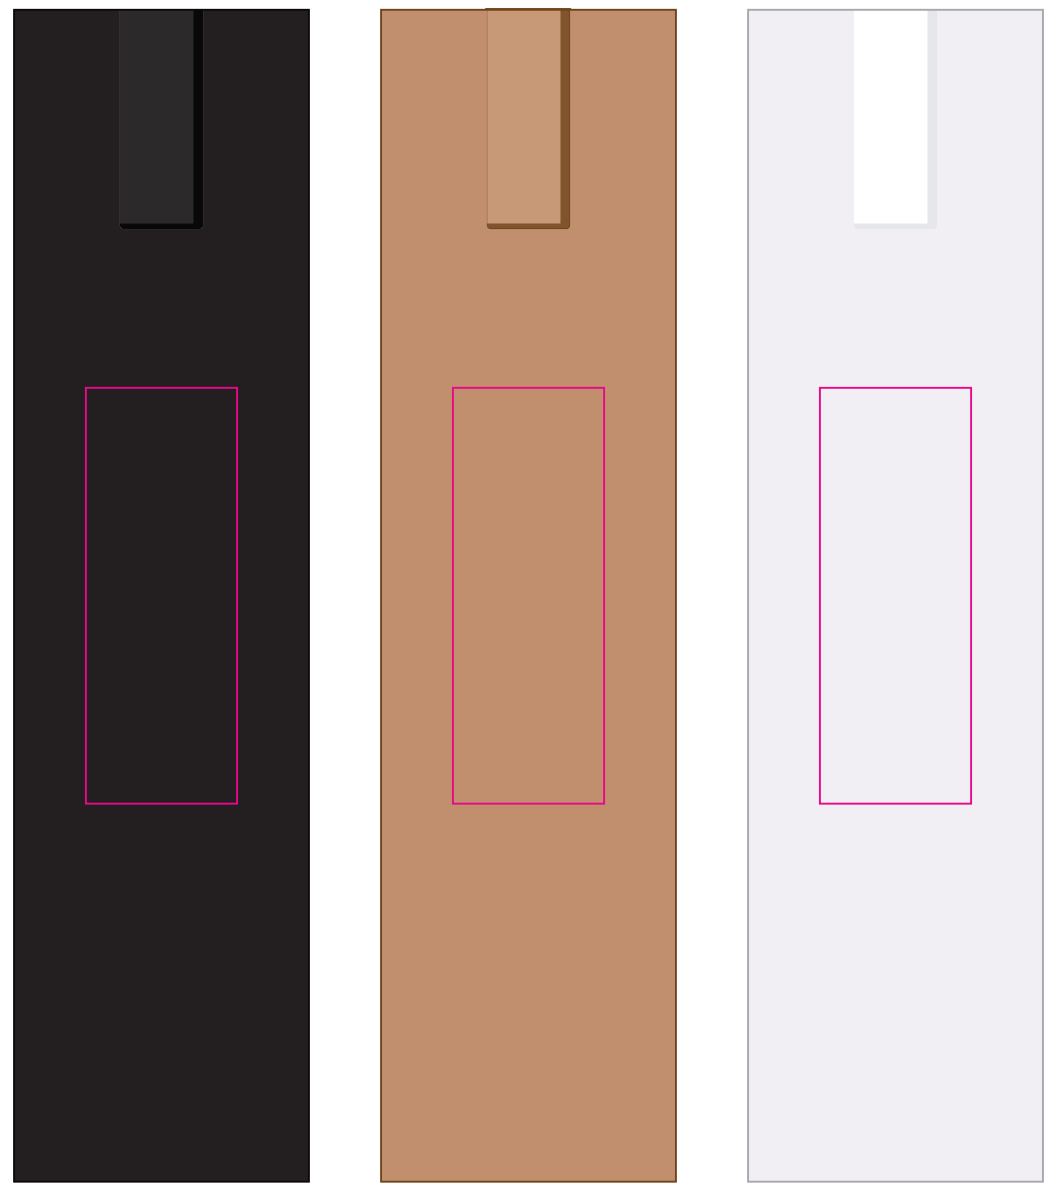

Below is the actual size

DECORATION SIZE
PAD PRINT - SLEEVE
Print Area: 20mmL x 55mmH
Actual print size:

Finished print area - Pad Print