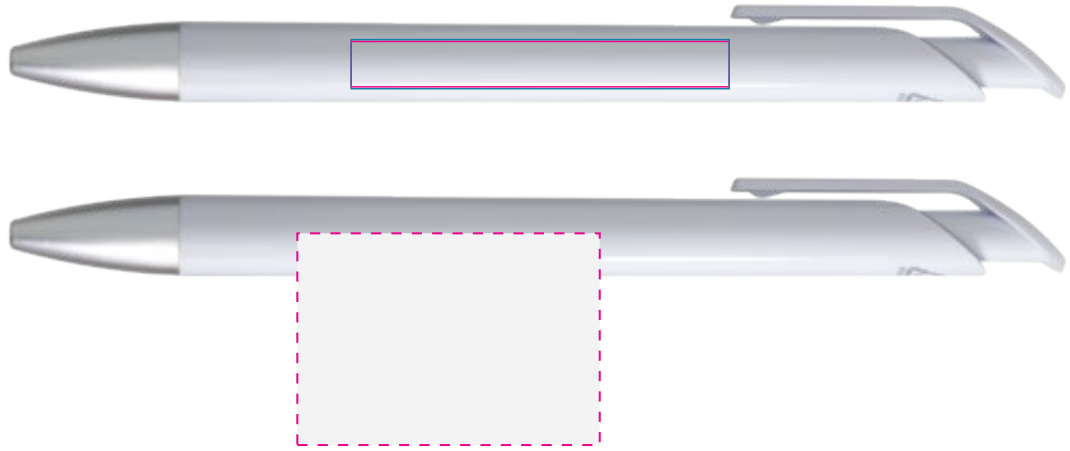

ROLL PRINT PMS XXXc

DIGITAL PRINT CMYK

Below is the actual size

DECORATION SIZE

PAD PRINT - BARREL
Print Area: 50mmL x 6mmH
Actual print size:

DIGITAL PRINT - BARREL
Print Area: 50mmL x 6.5mmH
Actual print size:

ROLL PRINT - BARREL
Print Area: 45mmL x 30mmH
Actual print size:

Finished print area - Pad Print ———

Finished print area - Roll Print - - - -

Finished print area - Digital Print ———

Customer
Logo

LL2215 Octave Gel Ink Pen

PLEASE SPECIFY

Cardboard pouch with a pen packed inside

Cardboard pouch to be supplied in bulk

Below is the actual size

Below is 50% of the actual size

DECORATION SIZE

PAD PRINT - BARREL
Print Area: 50mmL x 6mmH
Actual print size:

Below is the actual size

DECORATION SIZE
PAD PRINT - SLEEVE
Print Area: 20mmL x 55mmH
Actual print size:

Finished print area - Pad Print 