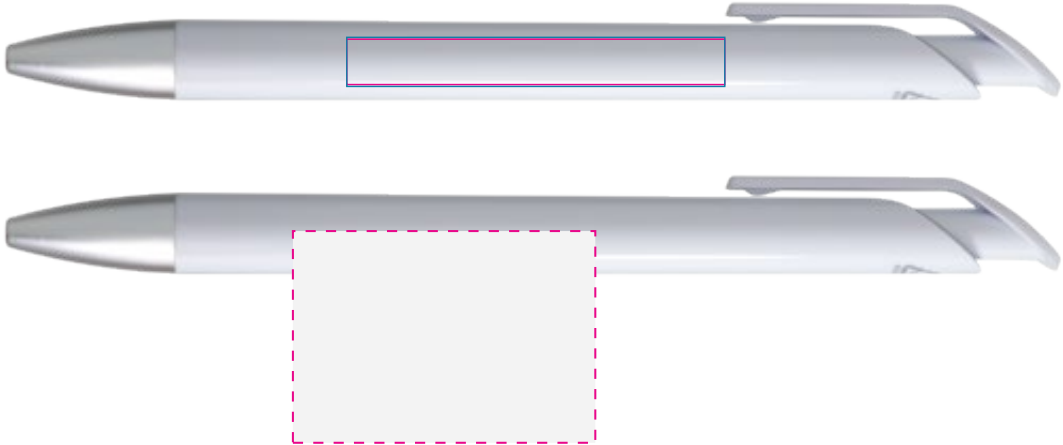

ROLL PRINT - BARREL
Print Area: 45mmL x 30mmH
Actual print size:

Finished print area - Pad Print ———

Finished print area - Roll Print - - - -

Finished print area - Digital Print ———

Customer
Logo

LL2215 Octave Gel Ink Pen

PLEASE SPECIFY

Cardboard pouch with a pen packed inside

Cardboard pouch to be supplied in bulk

Below is the actual size

Below is 50% of the actual size

DECORATION SIZE

PAD PRINT - BARREL
Print Area: 50mmL x 6mmH
Actual print size:

Below is the actual size

DECORATION SIZE
PAD PRINT - SLEEVE
Print Area: 20mmL x 55mmH
Actual print size:

Finished print area - Pad Print 