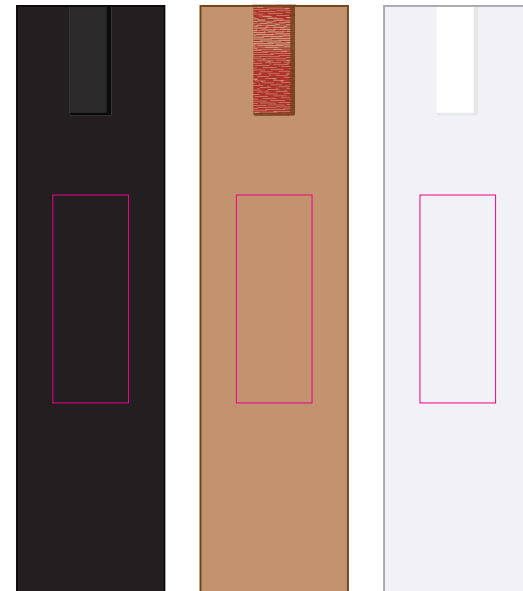

BELOW IS 50% OF ACTUAL SIZE