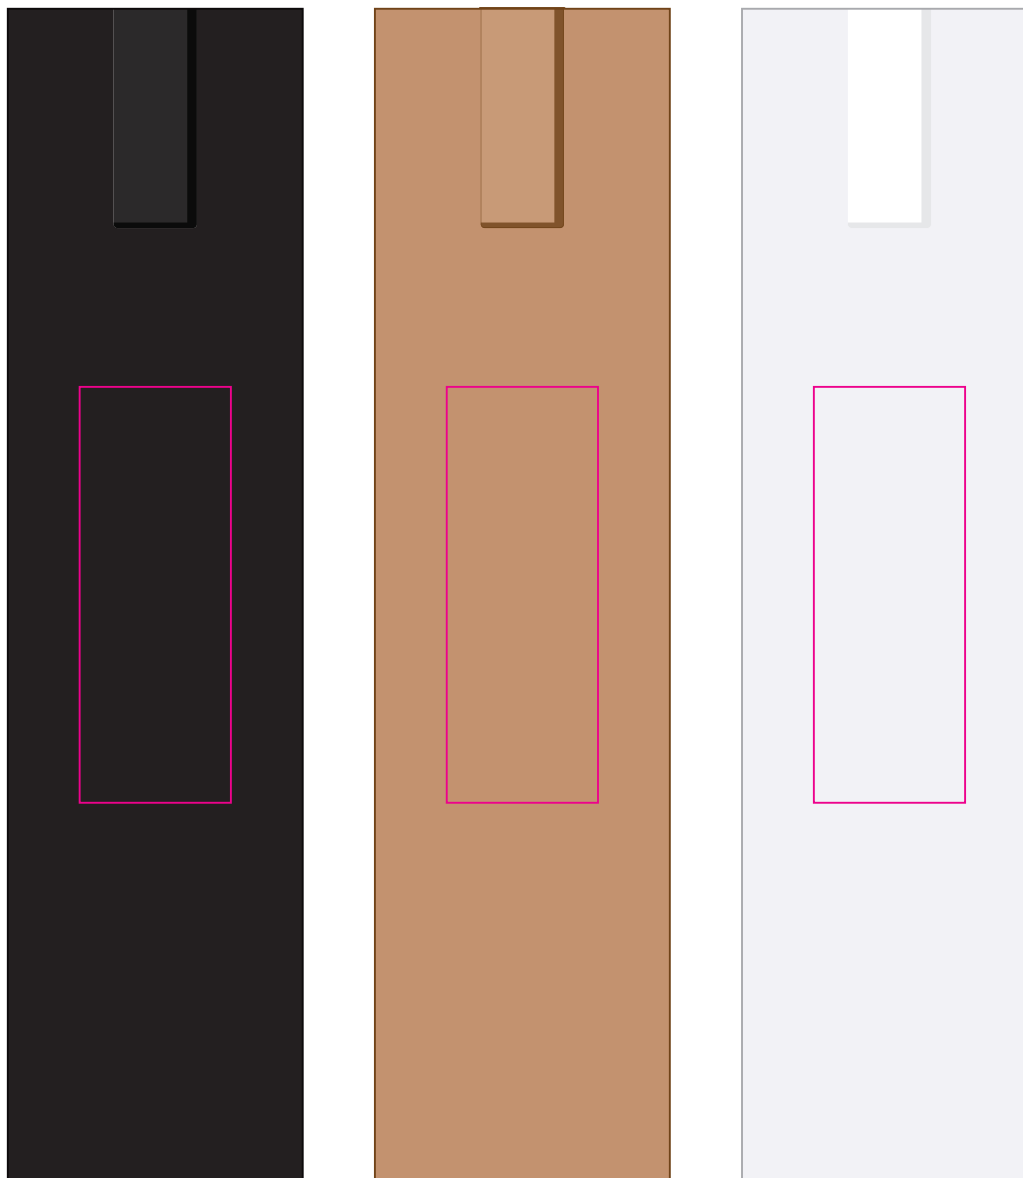

LL2111 - Austin Pen / Stylus - White, Yellow, Orange, Red, Purple, Pink, Light Green, Teal, Light Blue, Dark Blue & Black

Pad Print  White

Print colours available
 White  Black  Metallic Gold  Metallic Silver

Finished print area - Pad 
Finished print area - Digital/Laser 

Logo Here

Job # XXXXXX
Cust # XXXX-XC

LL2111 - Austin Pen / Stylus - White, Yellow, Orange, Red, Purple, Pink, Light Green, Teal, Light Blue, Dark Blue, Black + Cardboard Sleeve: Black, Natural, White

Pad Print  White

Print colours available
 White  Black  Metallic Gold  Metallic Silver

CMYK Direct Digital 

Laser Engrave 

Pad Print  PMS XXXc

Cardboard Pouch to be supplied in bulk

Cardboard Pouch with pens packed inside

Finished print area - Pad 
 Finished print area - Digital/Laser 

Pad - Sleeve
 Print Area: 20mmL x 55mmH
 Actual print size: xxmmL x xxmmH

Finished print area 

Pad Print

PMS
XXXXc

Pad - Sleeve

Print Area: 20mmL x 55mmH