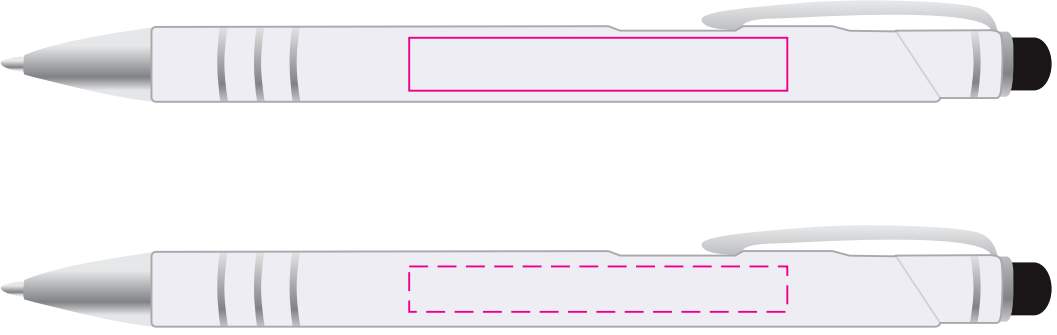

LL2111 - Austin Pen / Stylus - Black, Dark Blue, Light Blue, Light Green, Orange, Pink, Purple, Red, Teal, White & Yellow

- Pad Print  White
- Pad Print  Black
- Pad Print  Metallic Gold
- Pad Print  Metallic Silver
- CMYK Direct Digital 
- Laser Engrave 

Please Specify
 Pens to be supplied in Poly Bags
 Pens to be supplied in bulk

Pad/Digital
Print area: 50mmL x 7mmH
Actual print size: xxmmL x xxmmH

Laser
Print area: 50mmL x 6mmH
Actual print size: xxmmL x xxmmH