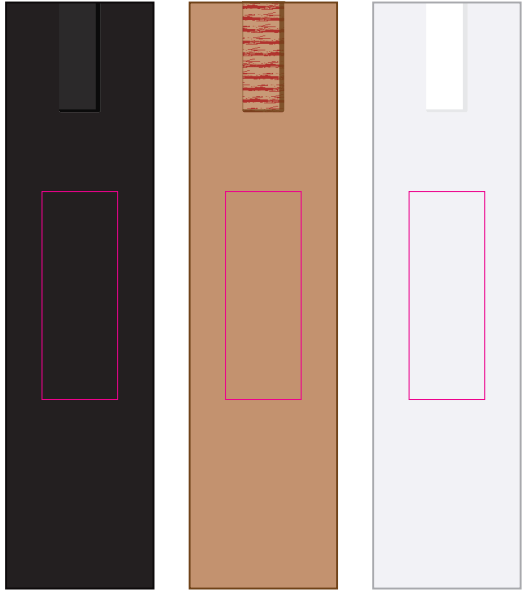

LL209 - Matador Cork Pen - Natural + Cardboard Sleeve: Black, Natural, White

Pad Print PMS XXXc

CMYK Direct Digital CMYK

Pad Print PMS XXXc

Cardboard Pouch to be supplied in bulk

Cardboard Pouch with pens packed inside

Digital Print
Maximum Print Area: 90mmL x 6mmH
Actual print size: xxmmL x xxmmH

Pad Print
Maximum Print Area: 60mmL x 7mmH
Actual print size: xxmmL x xxmmH

Finished print area - Digital (dashed line)
Finished print area - Pad (solid line)

Roll Print PMS XXXc

Roll Print
Maximum Print Area: 50mmL x 25mmH
Actual print size: xxmmL x xxmmH

Finished print area (solid line)

BELOW IS 50% OF ACTUAL SIZE

Pad - Sleeve
Print Area: 20mmL x 55mmH
Actual print size: xxmmL x xxmmH