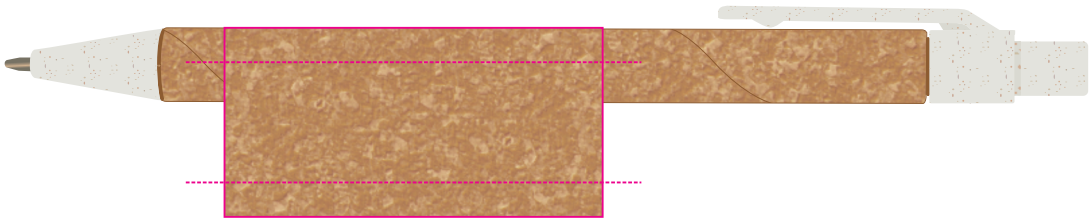

Roll Print
Maximum Print Area: 50mmL x 25mmH
Actual print size: xxmmL x xxmmH

Finished print area (solid line)

BELOW IS 50% OF ACTUAL SIZE