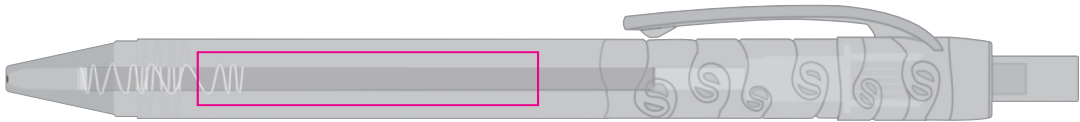

Logo Here

Job # XXXXXX
Cust # XXXX-XC

LL2044 - Raptor RPET Pen: *Transparent - Clear, Yellow, Orange, Red, Purple, Pink, Light Green, Light Blue, Dark Blue, Black*

Pad Print  PMS
XXXc

CMYK Direct Digital 

Pad/Digital
Print Area: 45mmL x 7mmH
Actual print size: xxmmL x xxmmH

Finished print area 

Logo Here

Job # XXXXXX
Cust # XXXX-XC

LL2044 - Raptor RPET Pen: Transparent - *Clear, Yellow, Orange, Red, Purple, Pink, Light Green, Light Blue, Dark Blue, Black*
+ **Cardboard Sleeve:** *Black, Natural, White*

Pad Print  PMS XXXc

CMYK Direct Digital 

Pad Print  PMS XXXc

Cardboard Pouch to be supplied in bulk 

Cardboard Pouch with pens packed inside 

BELOW IS 50% OF ACTUAL SIZE

Pad/Digital
Print Area: 45mmL x 7mmH
Actual print size: xxmmL x xxmmH

Pad - Sleeve
Print Area: 20mmL x 55mmH
Actual print size: xxmmL x xxmmH

Pad Print

PMS
XXXc

Pad - Sleeve

Print Area: 20mmL x 55mmH

Actual print size: xxmmL x xxmmH

Finished print area