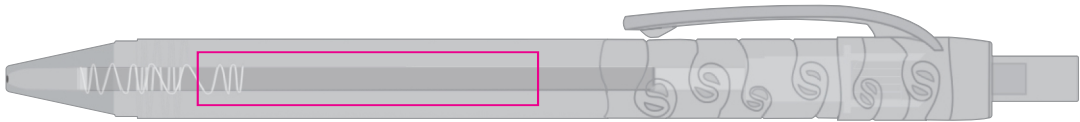

Pad/Digital
Print Area: 45mmL x 7mmH
Actual print size: xxmmL x xxmmH

Finished print area 

Logo Here

Job # XXXXXX
Cust # XXXX-XC

LL2044 - Raptor RPET Pen: Transparent - *Clear, Yellow, Orange, Red, Purple, Pink, Light Green, Light Blue, Dark Blue, Black*
+ **Cardboard Sleeve:** *Black, Natural, White*

Pad Print  PMS XXXc

CMYK Direct Digital 

Pad Print  PMS XXXc

Cardboard Pouch to be supplied in bulk 

Cardboard Pouch with pens packed inside 

BELOW IS 50% OF ACTUAL SIZE

Pad/Digital
Print Area: 45mmL x 7mmH
Actual print size: xxmmL x xxmmH

Pad - Sleeve
Print Area: 20mmL x 55mmH
Actual print size: xxmmL x xxmmH

Pad Print

PMS
XXXc

Pad - Sleeve

Print Area: 20mmL x 55mmH

Actual print size: xxmmL x xxmmH

Finished print area