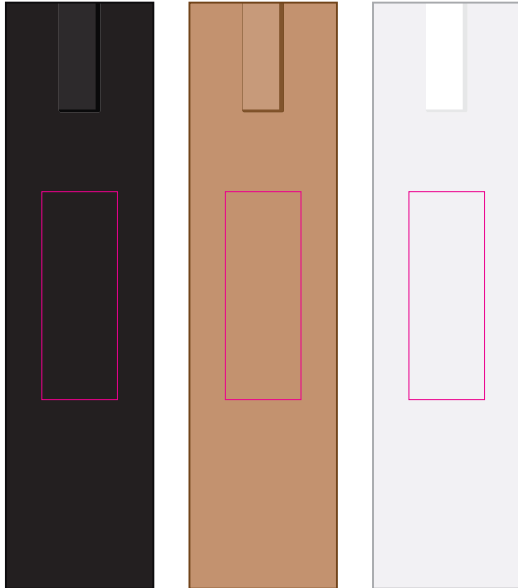

Logo Here

Job # XXXXXX
Cust # XXXX-XC

LL2044 - Raptor RPET Pen: *Transparent - Clear, Yellow, Orange, Red, Purple, Pink, Light Green, Light Blue, Dark Blue, Black*

Pad Print  PMS
XXXc

CMYK Direct Digital 

Pad/Digital
Print Area: 45mmL x 7mmH
Actual print size: xxmmL x xxmmH

Finished print area 

Logo Here

Job # XXXXXX
Cust # XXXX-XC

LL2044 - Raptor RPET Pen: Transparent - *Clear, Yellow, Orange, Red, Purple, Pink, Light Green, Light Blue, Dark Blue, Black*
+ **Cardboard Sleeve:** *Black, Natural, White*

Pad Print  PMS XXXc

CMYK Direct Digital 

Pad Print  PMS XXXc

Cardboard Pouch to be supplied in bulk 

Cardboard Pouch with pens packed inside 

BELOW IS 50% OF ACTUAL SIZE

Pad/Digital
Print Area: 45mmL x 7mmH
Actual print size: xxmmL x xxmmH

Pad - Sleeve
Print Area: 20mmL x 55mmH
Actual print size: xxmmL x xxmmH

Pad Print

PMS
XXXc

Pad - Sleeve

Print Area: 20mmL x 55mmH

Actual print size: xxmmL x xxmmH

Finished print area