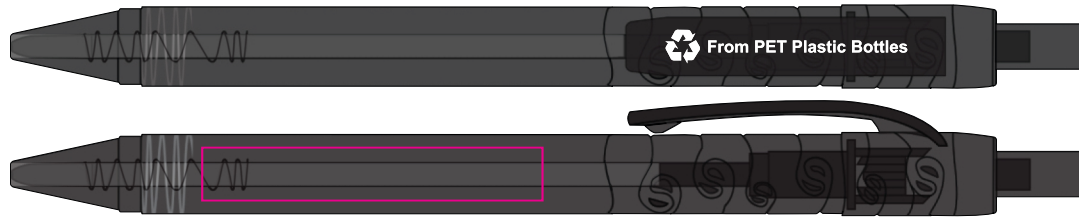

LL2044 - Raptor RPET Pen: Transparent - Black, Clear, Dark Blue, Light Blue, Green, Orange, Pink, Purple, Red, Yellow

Pad Print PMS XXXc

CMYK Direct Digital

Roll Print PMS XXXc

Pad/Digital
Print Area: 45mmL x 7mmH
Actual print size: xxmmL x xxmmH

Roll
Print Area: 35mmL x 30mmH
Actual print size: xxmmL x xxmmH

Finished print area ———
Approx opposite positions - Roll - - - -

Showing at 50%