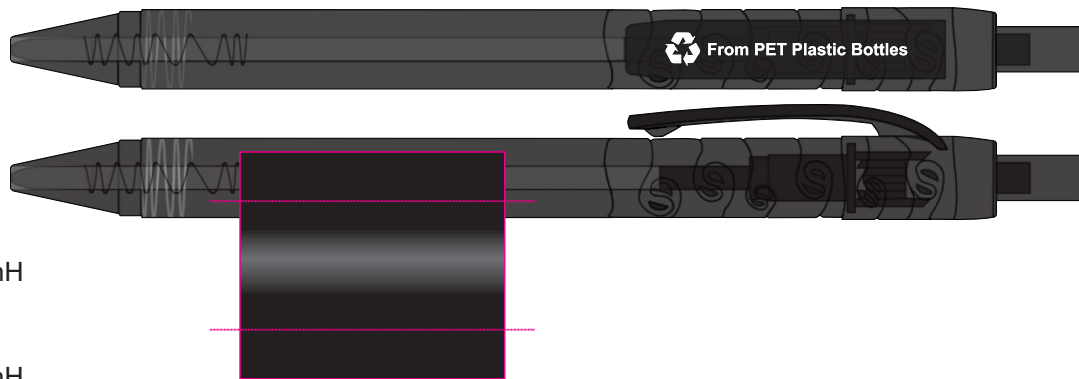

LL2044 - Raptor RPET Pen: Transparent - Black, Clear, Dark Blue, Light Blue, Green, Orange, Pink, Purple, Red, Yellow

Pad Print PMS XXXc

CMYK Direct Digital

Roll Print PMS XXXc

Pad/Digital
Print Area: 45mmL x 7mmH
Actual print size: xxmmL x xxmmH

Roll
Print Area: 35mmL x 30mmH
Actual print size: xxmmL x xxmmH

Finished print area ———
Approx opposite positions - Roll - - - -

Showing at 50%