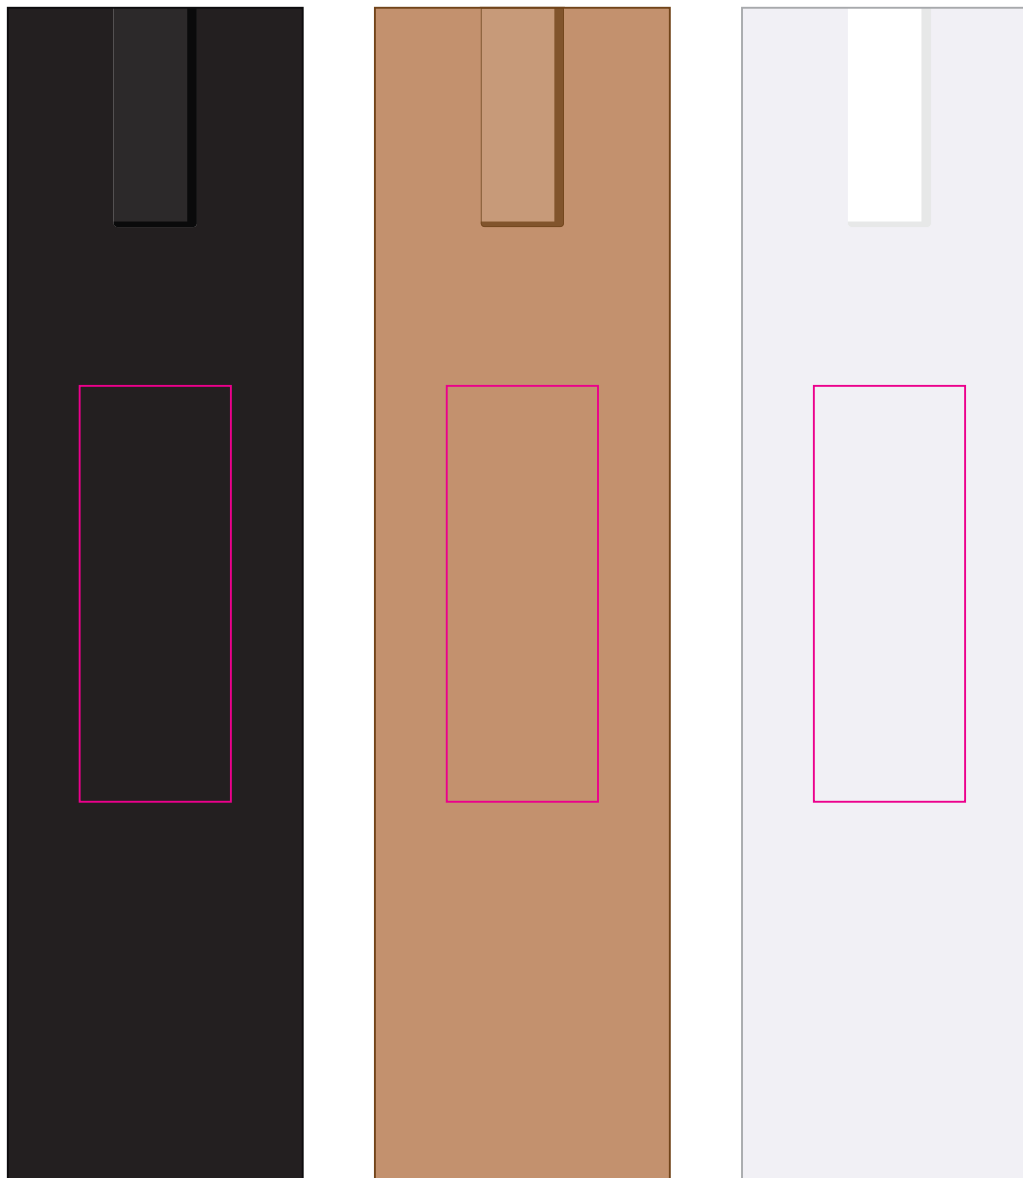

LL2037 - Hornet Bamboo Pen - White, Yellow, Orange, Red, Purple, Pink, Light Green, Teal, Light Blue, Dark Blue, Navy Blue, Black

Pad Print  PMS XXXc

CMYK Direct Digital  CMYK

Laser Engrave 

IMPORTANT
As bamboo is a natural material with irregular grain patterns & colour, variances will occur when laser engraving.

LL2037 - Hornet Bamboo Pen - White, Yellow, Orange, Red, Purple, Pink, Light Green, Teal, Light Blue, Dark Blue, Navy Blue, Black + Cardboard Sleeve: Black, Natural, White

Pad Print PMS XXXc

CMYK Direct Digital

Laser Engrave

IMPORTANT
As bamboo is a natural material with irregular grain patterns & colour, variances will occur when laser engraving.

Pad Print PMS XXXc

Cardboard Pouch to be supplied in bulk

Cardboard Pouch with pens packed inside

Pad - Sleeve
Print Area: 20mmL x 55mmH
Actual print size: xxmmL x xxmmH

Finished print area

Pad Print

PMS
XXXc

Pad - Sleeve

Print Area: 20mmL x 55mmH

Actual print size: xxmmL x xxmmH

Finished print area