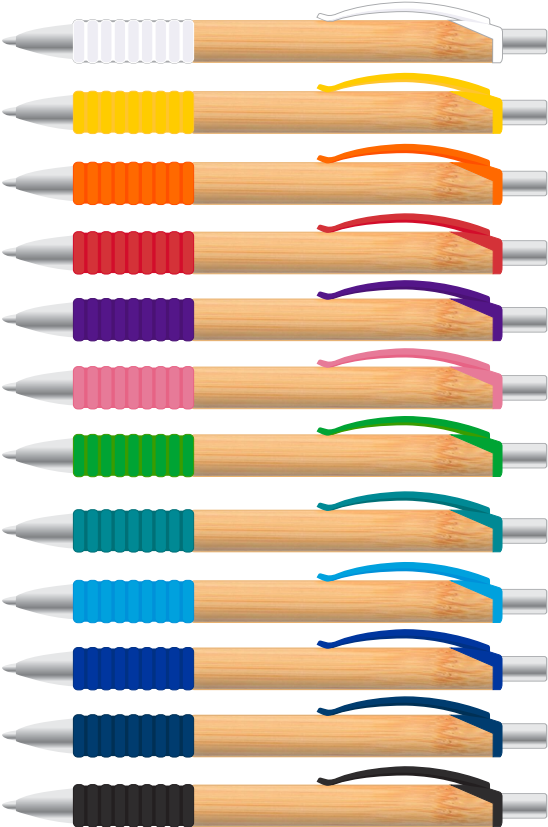

LL2037 - Hornet Bamboo Pen - White, Yellow, Orange, Red, Purple, Pink, Light Green, Teal, Light Blue, Dark Blue, Navy Blue, Black

Pad Print  PMS XXXc

CMYK Direct Digital  CMYK

Laser Engrave 

IMPORTANT
As bamboo is a natural material with irregular grain patterns & colour, variances will occur when laser engraving.

LL2037 - Hornet Bamboo Pen - White, Yellow, Orange, Red, Purple, Pink, Light Green, Teal, Light Blue, Dark Blue, Navy Blue, Black + Cardboard Sleeve: Black, Natural, White

Pad Print PMS XXXc

CMYK Direct Digital

Laser Engrave

IMPORTANT
As bamboo is a natural material with irregular grain patterns & colour, variances will occur when laser engraving.

Pad Print PMS XXXc

Cardboard Pouch to be supplied in bulk

Cardboard Pouch with pens packed inside