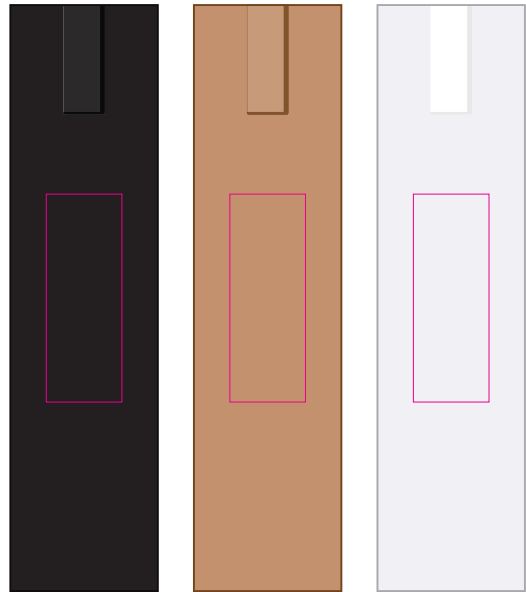

Pad
Print Area: 50mmL x 7mmH
Actual print size: xxmmL x xxmmH

Digital/Laser
Print Area: 50mmL x 6mmH
Actual print size: xxmmL x xxmmH

Finished print area - Pad Print

Finished print area - Digital/Laser

BELOW IS 50% OF ACTUAL SIZE