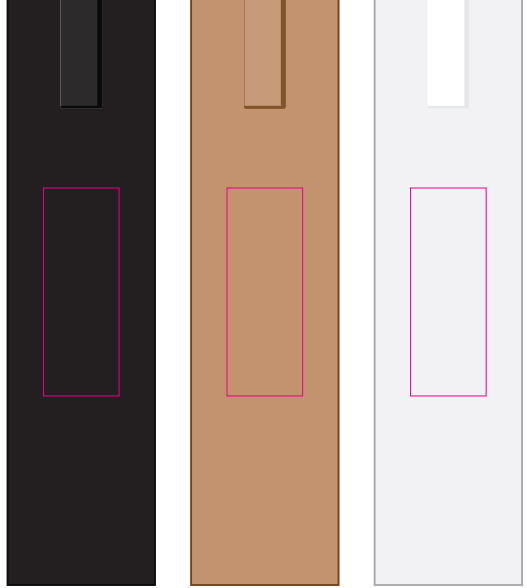

Pad - Sleeve
Print Area: 20mmL x 55mmH
Actual print size: xxmmL x xxmmH

Finished print area

Finished print area