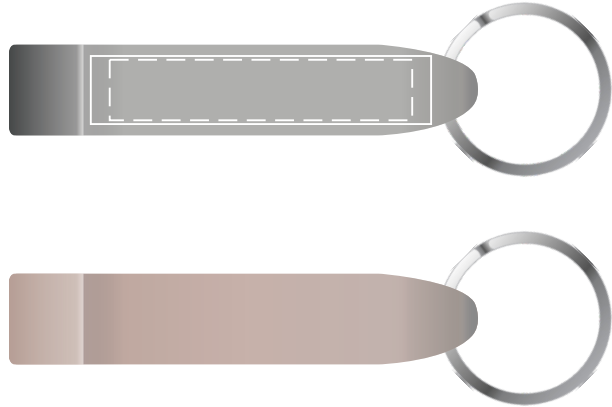

**LL201 - Skol Bottle Opener / Keytag - Silver, Champagne**

Pad Print with Epoxy  PMS XXXc

Digital with Epoxy 

Laser Engraved

Right handed

Left handed

**Pad/Digital with Epoxy**  
Print Area: 45mmL x 9mmH  
Actual print size: xxmmL x xxmmH

**Laser**  
Print Area: 40mmL x 8mmH  
Actual print size: xxmmL x xxmmH

Finished print area - Pad/Digital   
Finished print area - Laser 