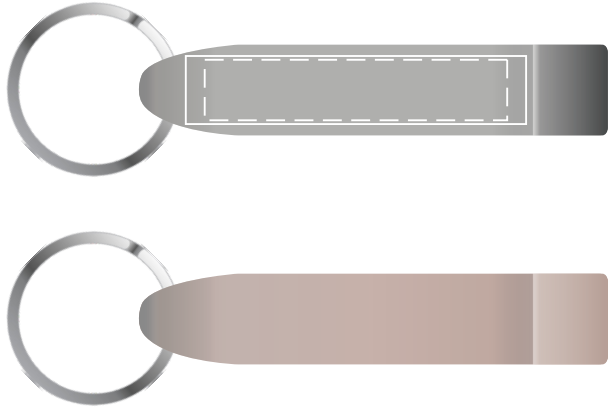

**LL201 - Skol Bottle Opener / Keytag - Silver, Champagne**

Pad Print with Epoxy  PMS XXXc

Digital with Epoxy 

Laser Engraved

Right handed

Left handed

**Pad/Digital with Epoxy**  
Print Area: 45mmL x 9mmH  
Actual print size: xxmmL x xxmmH

**Laser**  
Print Area: 40mmL x 8mmH  
Actual print size: xxmmL x xxmmH

Finished print area - Pad/Digital   
Finished print area - Laser 