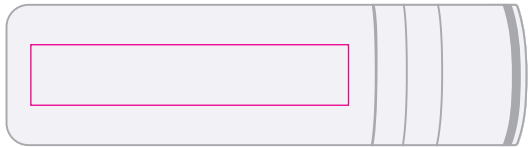

Digital
Print Area: 42mmL x 8mmH
Actual print size: xxmmL x xxmmH

Finished print area

position of overlap on full reversal cannot be guaranteed as labels are applied by hand