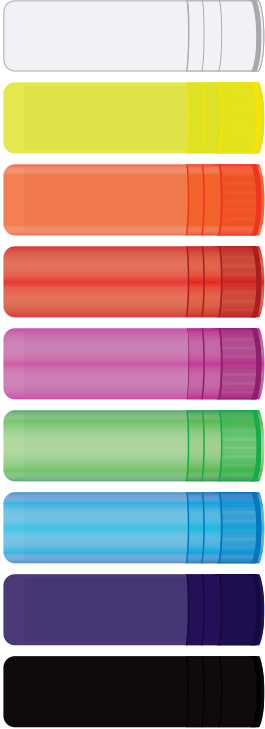

Ingredients label applied to base
Not to size

INT: _____
RPT SO: _____
QC: _____