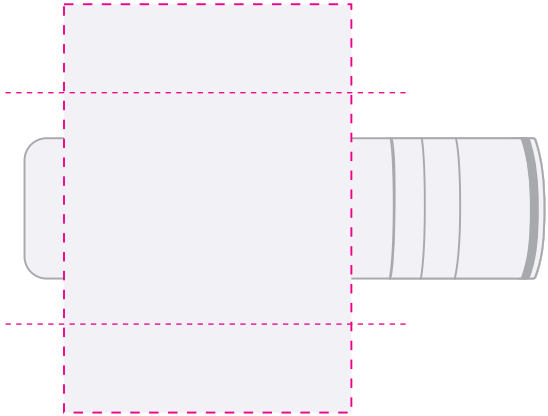

LL2015 - Lip Balm Stick - White, Yellow, Orange, Red, Pink, Green, Light Blue, Dark Blue & Black

Roll Print PMS XXXC

CMYK Label

ROLL
Print Area: 38mmL x 54mmH
Actual print size: xxmmL x xxmmH

CMYK Direct Digital