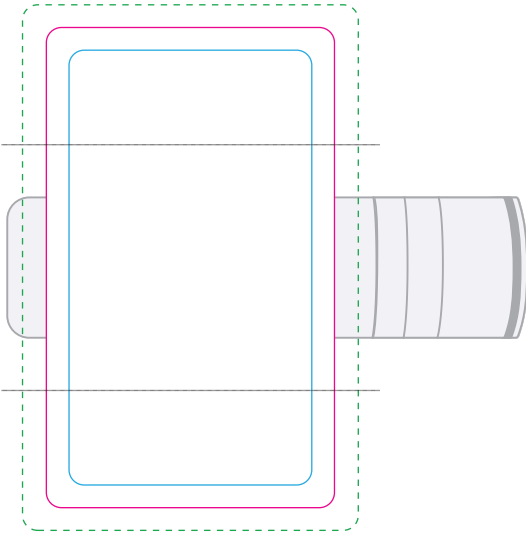

Label
Print Area: 38.1mmL x 63.5mmH
Actual print size: xxmmL x xxmmH

Max print area for copy & text
Finished print area
Bleed line
Approx opposite positions