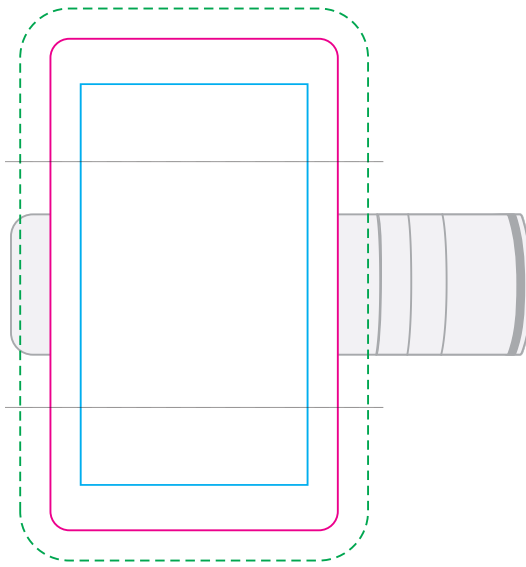

position of overlap on full reversal cannot be guaranteed as labels are applied by hand

Label
Print Area: 38mmL x 65mmH
Actual print size: xxmmL x xxmmH

Max print area for copy & text
Finished print area
Bleed line
Approx opposite positions