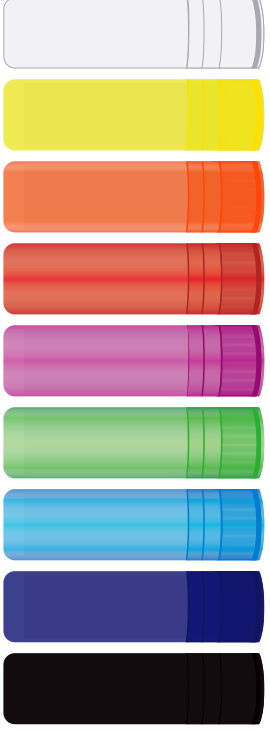

Ingredients label applied to base
Not to size