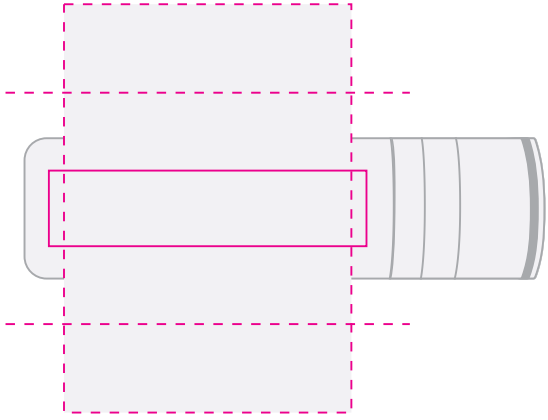

LL2015 - Lip Balm Stick - White, Yellow, Orange, Red, Pink, Green, Light Blue, Dark Blue & Black

Pad/Roll Print PMS XXXc

CMYK Label

PAD
Print Area: 42mmL x 10mmH
Actual print size: xxmmL x xxmmH

ROLL
Print Area: 38mmL x 54mmH
Actual print size: xxmmL x xxmmH

Finished print area - Pad Print
Finished print area - Roll Print

CMYK Direct Digital

Digital
Print Area: 42mmL x 8mmH
Actual print size: xxmmL x xxmmH

Finished print area