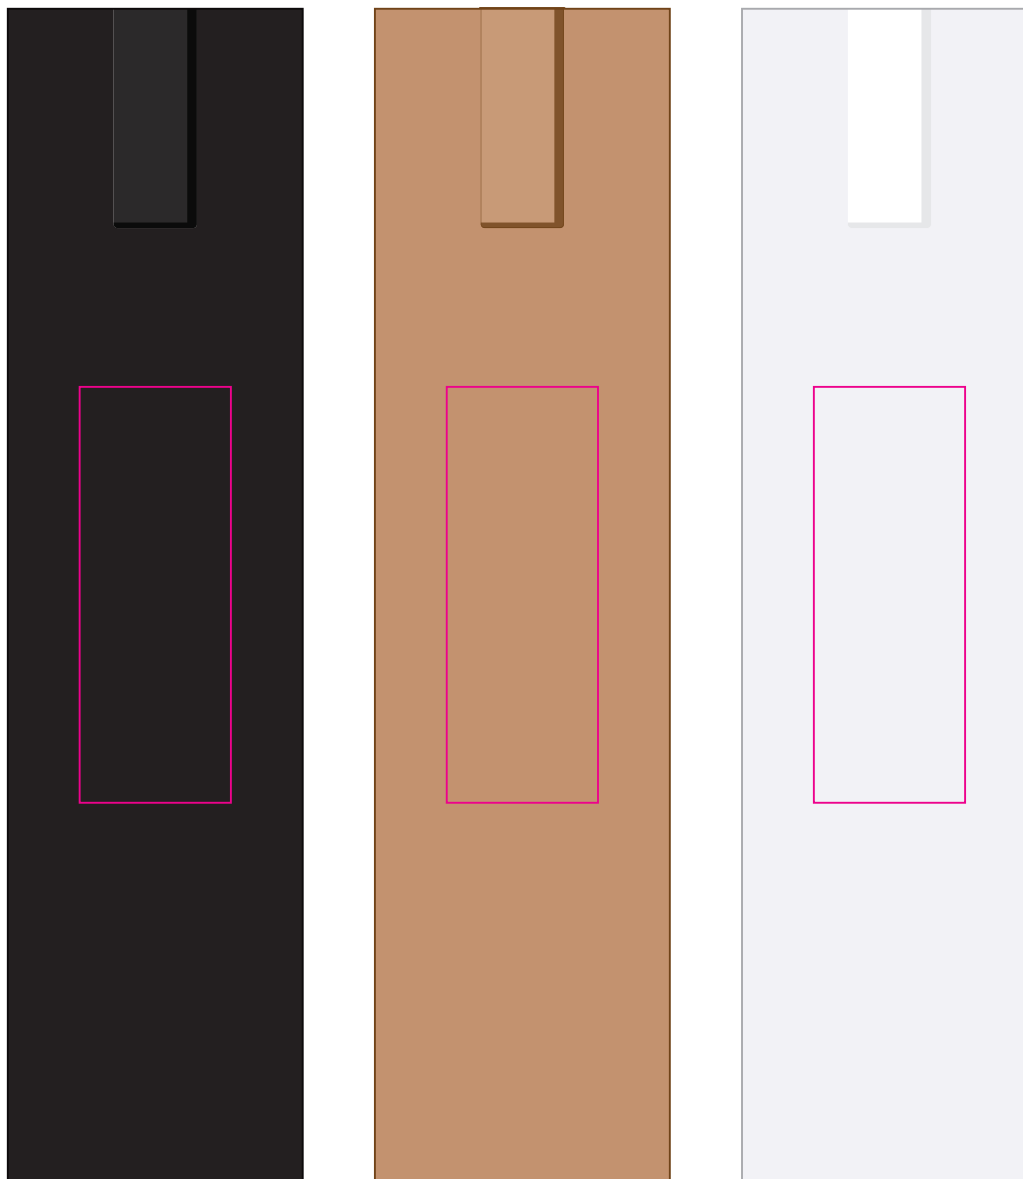

LL200 - Matador Cardboard Pen - Natural/Orange, Natural/Red, Natural/Green, Natural/Blue, Natural/Black

Pad Print  PMS XXXc

Pad Print
Maximum Print Area: 55mmL x 7mmH
Actual print size: xxmmL x xxmmH

CMYK Direct Digital 

LL200 - Matador Cardboard Pen - Natural/Orange, Natural/Red, Natural/Green, Natural/Blue, Natural/Black + Cardboard Sleeve: Black, Natural, White

Pad Print  PMS XXXc

Pad Print  PMS XXXc

Cardboard Pouch to be supplied in bulk

Roll Print  PMS XXXc

Roll Print
Maximum Print Area: 35mmL x 25mmH
Actual print size: xxmmL x xxmmH

Finished print area 

BELOW IS 50% OF ACTUAL SIZE

Pad - Sleeve
Print Area: 20mmL x 55mmH
Actual print size: xxmmL x xxmmH

Finished print area 

INT: _____
RPT SO: _____
QC: _____

Pad Print

PMS
XXXXc

Pad - Sleeve

Print Area: 20mmL x 55mmH

Actual print size: xxmmL x xxmmH

Finished print area