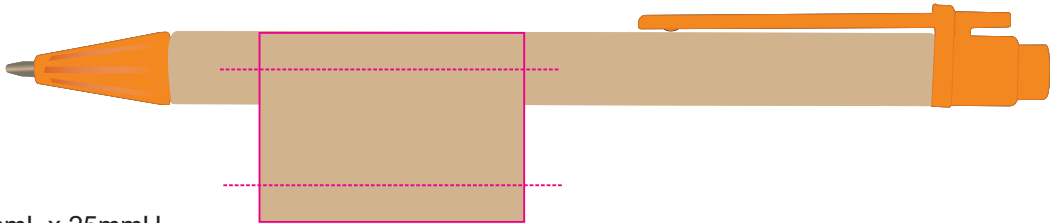

Roll Print PMS XXXc

Roll Print
Maximum Print Area: 35mmL x 25mmH
Actual print size: xxmmL x xxmmH

Finished print area

BELOW IS 50% OF ACTUAL SIZE