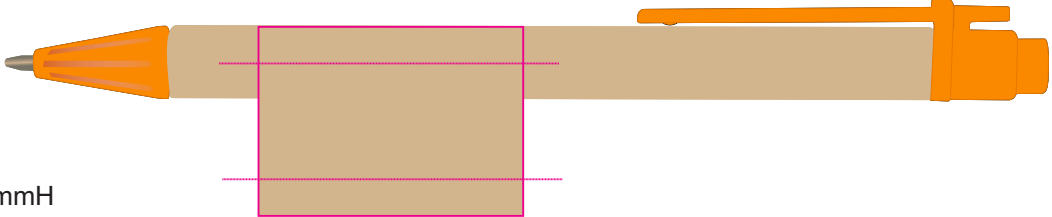

LL200 - Matador Cardboard Pen - Natural/Orange, Natural/Red, Natural/Green, Natural/Blue, Natural/Black

Pad Print  PMS XXXc

Pad Print
Maximum Print Area: 55mmL x 7mmH
Actual print size: xxmmL x xxmmH

CMYK Direct Digital 

Digital
Maximum Print Area: 90mmL x 6mmH
Actual print size: xxmmL x xxmmH

Roll Print  PMS XXXc

Roll Print
Maximum Print Area: 35mmL x 25mmH
Actual print size: xxmmL x xxmmH

Finished print area 

LL200 - Matador Cardboard Pen - Natural/Orange, Natural/Red, Natural/Green, Natural/Blue, Natural/Black + Cardboard Sleeve: Black, Natural, White

Pad Print  PMS XXXc

Pad Print  PMS XXXc

Cardboard Pouch to be supplied in bulk 

Cardboard Pouch with pens packed inside 

Pad Print
Maximum Print Area: 55mmL x 7mmH
Actual print size: xxmmL x xxmmH

CMYK Direct Digital 