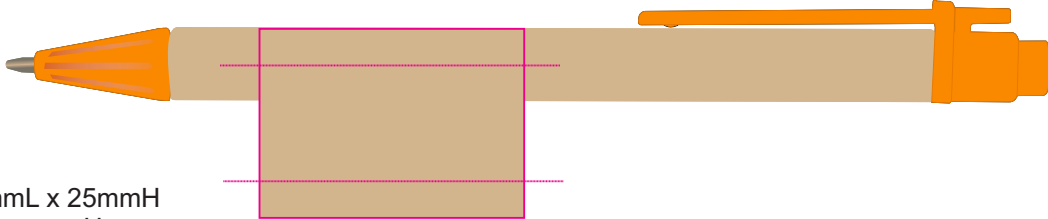

Roll Print PMS XXXc

Roll Print
Maximum Print Area: 35mmL x 25mmH
Actual print size: xxmmL x xxmmH