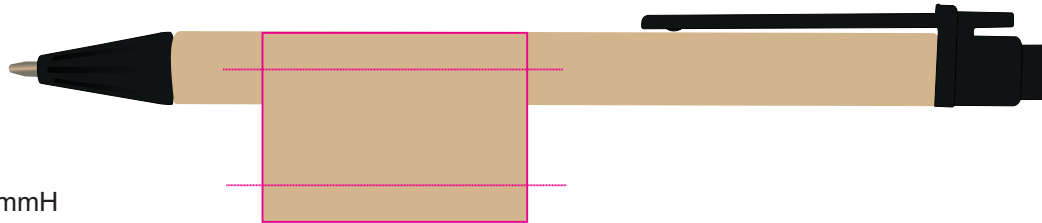

LL200 - Matador Cardboard Pen - Natural/Black, Natural/Blue, Natural/Green, Natural/Orange, Natural/Red

Pad Print  PMS XXXc

Pad Print
Maximum Print Area: 55mmL x 7mmH
Actual print size: xxmmL x xxmmH

Digital 

Digital
Maximum Print Area: 55mmL x 7mmH/90mmL x 5mmH
Actual print size: xxmmL x xxmmH

Roll Print  PMS XXXc

Roll Print
Maximum Print Area: 35mmL x 25mmH
Actual print size: xxmmL x xxmmH

Finished print area 