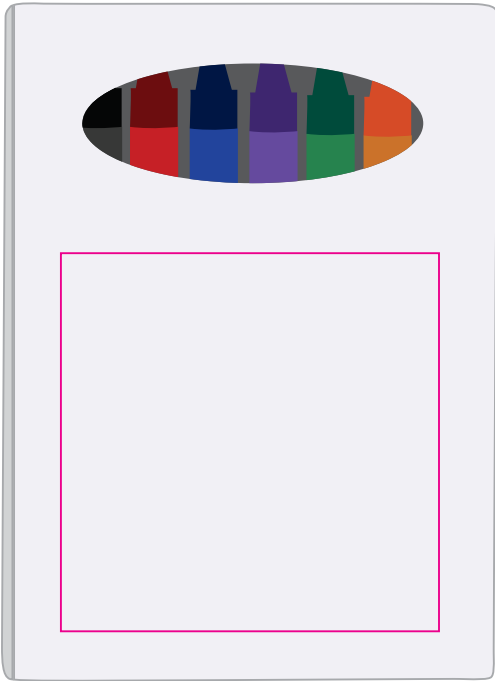

LL196 - Dali Crayon Set - White/Assorted

CMYK Label 

CMYK Direct Digital 

Digital
Print Area: 50mmL x 50mmH
Actual print size: xxmmL x xxmmH

Finished print area 

Label
Print Area: 50mmL x 50mmH
Actual print size: xxmmL x xxmmH

Finished print area - Actual Size 
Finished print area - Text & Copy 
Bleed Requirement 