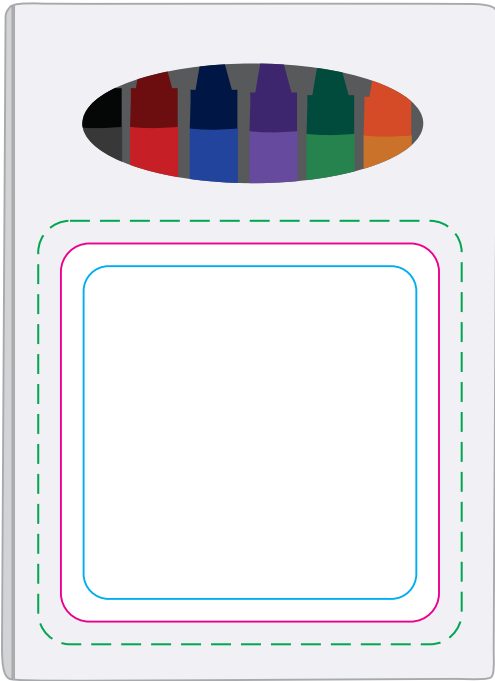

LL196 - Dali Crayon Set - White/Assorted

CMYK Label 

CMYK Direct Digital 

Digital
Print Area: 50mmL x 50mmH
Actual print size: xxmmL x xxmmH

Finished print area 

Label
Print Area: 50mmL x 50mmH
Actual print size: xxmmL x xxmmH

Finished print area - Actual Size 
Finished print area - Text & Copy 
Bleed Requirement 