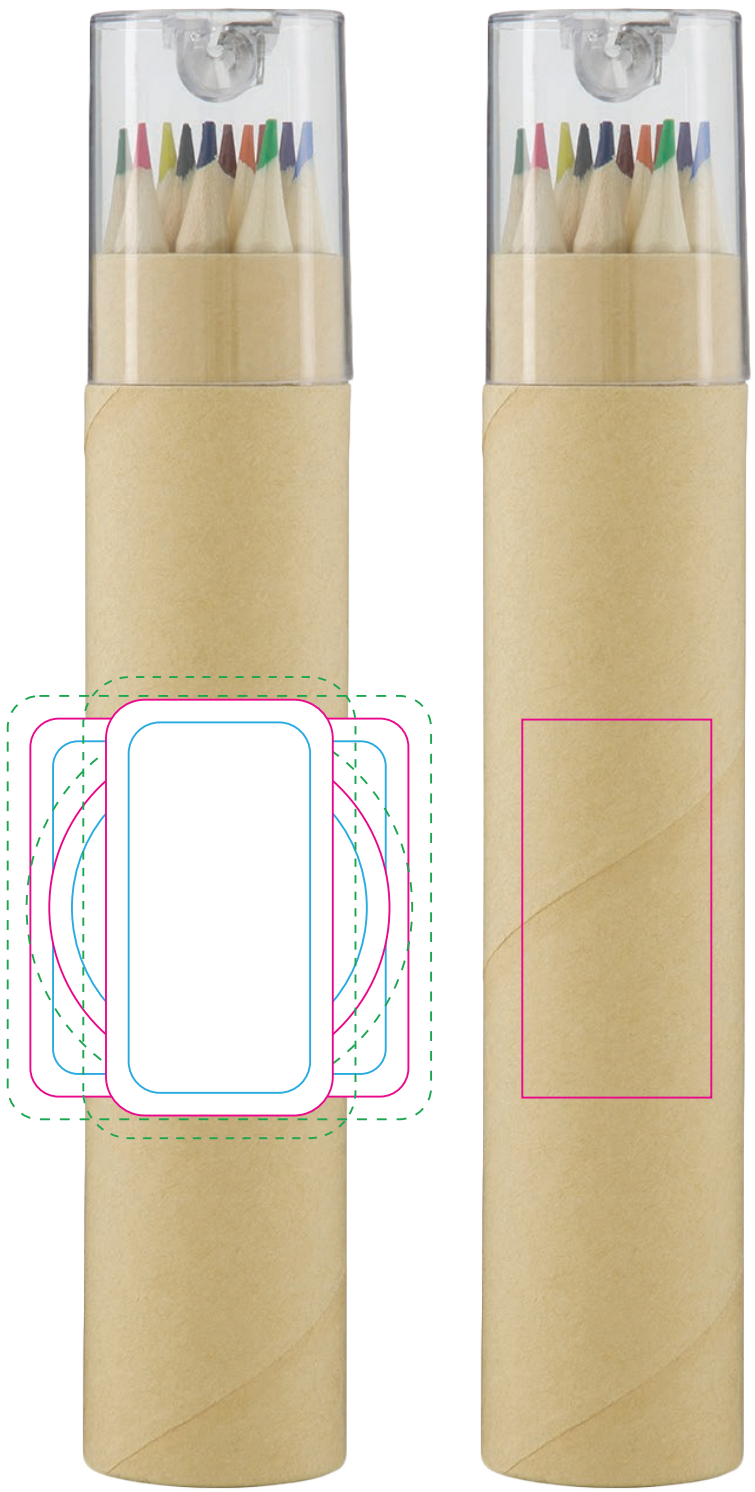

LL193 Rembrandt Pencils in Tube

QUANTITY:

- QTY: Colour:
- QTY: Colour:
- QTY: Colour:
- QTY: Colour:

Below is 80% of the actual size

PAD PRINT PMS XXXc

DIGITAL LABEL

DECORATION SIZE
PAD PRINT
 Print Area: 25mmL x 50mmH
 Actual print size:
 Finished print area - Pad Print

DIGITAL LABEL
 Print Area: 45mm Diameter
 Actual print size:

DIGITAL LABEL
 Print Area: 30mmL x 55mmH
 Actual print size:

DIGITAL LABEL
 Print Area: 50mmL x 50mmH
 Actual print size:

Max print area for copy & text

Finished print area

Bleed line