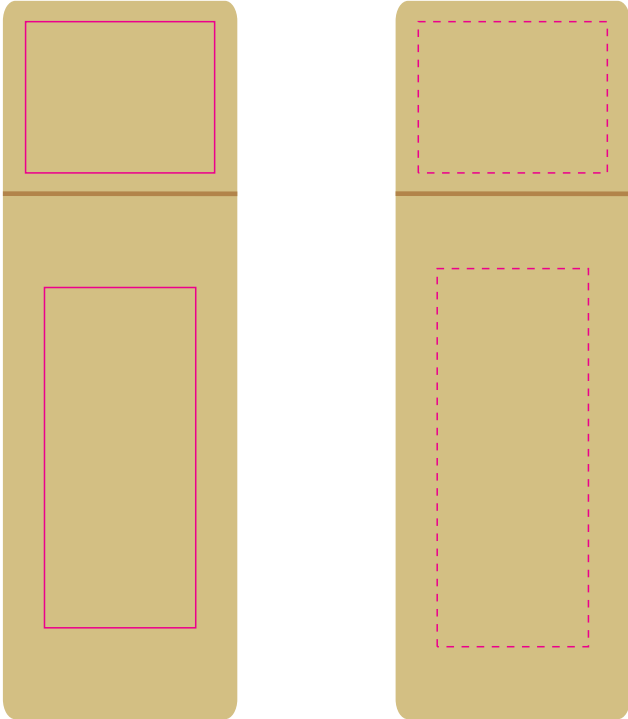

LL1914 - Pablo Pencil Set - Natural

Pad Print  PMS XXXc

CMYK Direct Digital 

Lid - Pad/Digital
Print Area: 25mmL x 20mmH
Actual print size: xxmmL x xxmmH

Base - Pad Print **Base - Digital Print**
Print Area: 20mmL x 45mmH Print Area: 20mmL x 50mmH
Actual print size: xxmmL x xxmmH Actual print size: xxmmL x xxmmH

Finished print area - Pad 
Finished print area - Digital 