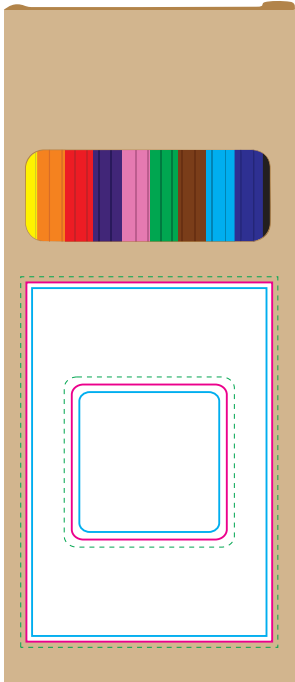

LL1907 - Mighty Pencil Set - Natural

Pad Print  PMS XXXc

CMYK Label 

Showing at approx 50% of size

Pad
Print Area: 50mmL x 50mmH
Actual print size: xxmmL x xxmmH

Finished print area 

Label
Print Area: 41mmL x 41mmH
Actual print size: xxmmL x xxmmH

Print Area: 65mmL x 95mmH
Actual print size: xxmmL x xxmmH

Max print area for copy & text 
Finished print area 
Bleed line 