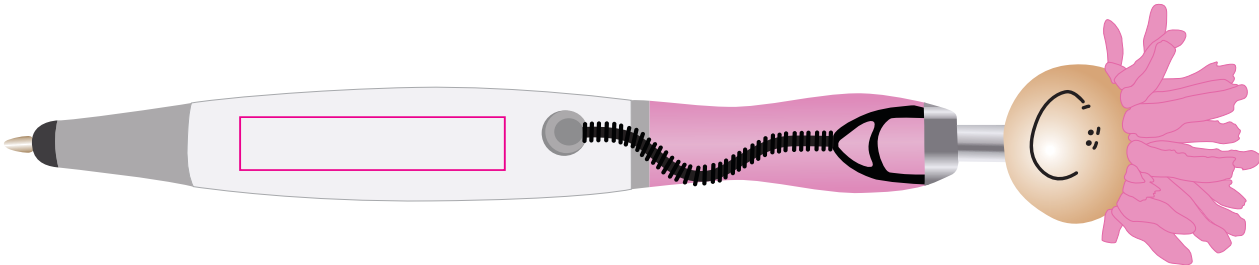

LL1724 - Medical Mop Top Pen/Stylus - Light Blue, Pink

Pad Print  PMS XXXc

**Front**  
Print Area: 35mmL x 7mmH  
Actual print size: xxmmL x xxmmH

**Back**  
Print Area: 50mmL x 7mmH  
Actual print size: xxmmL x xxmmH

Finished print area 

Logo Here

Job # XXXXXX  
Cust # XXXX-XC

**LL1724 - Medical Mop Top Pen/Stylus - Light Blue, Pink + Cardboard Sleeve: Black, Natural, White**

Pad Print  PMS XXXc

Pad Print  PMS XXXc

Cardboard Pouch to be supplied in bulk

Cardboard Pouch with pens packed inside

**BELOW IS 50% OF ACTUAL SIZE**

**Pad - Sleeve**  
Print Area: 20mmL x 55mmH  
Actual print size: xxmmL x xxmmH

Finished print area 

**Front**  
Print Area: 35mmL x 7mmH  
Actual print size: xxmmL x xxmmH

**Back**  
Print Area: 50mmL x 7mmH  
Actual print size: xxmmL x xxmmH

Finished print area 

Pad Print

PMS  
XXXc

**Pad - Sleeve**

Print Area: 20mmL x 55mmH

Actual print size: xxmmL x xxmmH

Finished print area