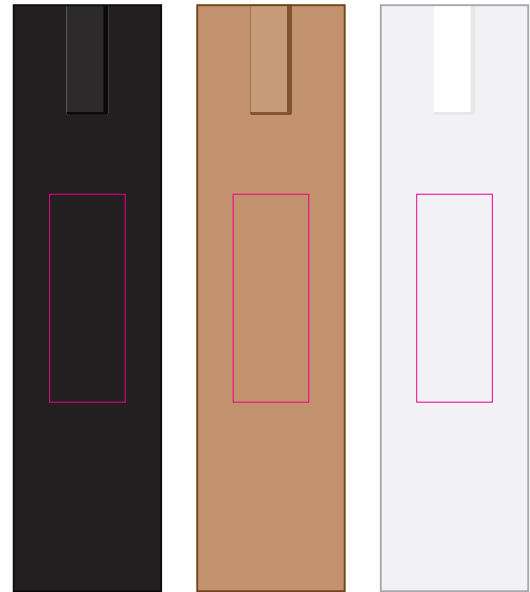

LL1724 - Medical Mop Top Pen/Stylus - Light Blue, Pink

Pad Print  PMS XXXc

**Front**  
Print Area: 35mmL x 7mmH  
Actual print size: xxmmL x xxmmH

**Back**  
Print Area: 50mmL x 7mmH  
Actual print size: xxmmL x xxmmH

Finished print area 

Logo Here

Job # XXXXXX  
Cust # XXXX-XC

**LL1724 - Medical Mop Top Pen/Stylus - Light Blue, Pink + Cardboard Sleeve: Black, Natural, White**

Pad Print  PMS XXXc

Pad Print  PMS XXXc

Cardboard Pouch to be supplied in bulk

Cardboard Pouch with pens packed inside

**BELOW IS 50% OF ACTUAL SIZE**

**Pad - Sleeve**  
Print Area: 20mmL x 55mmH  
Actual print size: xxmmL x xxmmH

Finished print area 

**Front**  
Print Area: 35mmL x 7mmH  
Actual print size: xxmmL x xxmmH