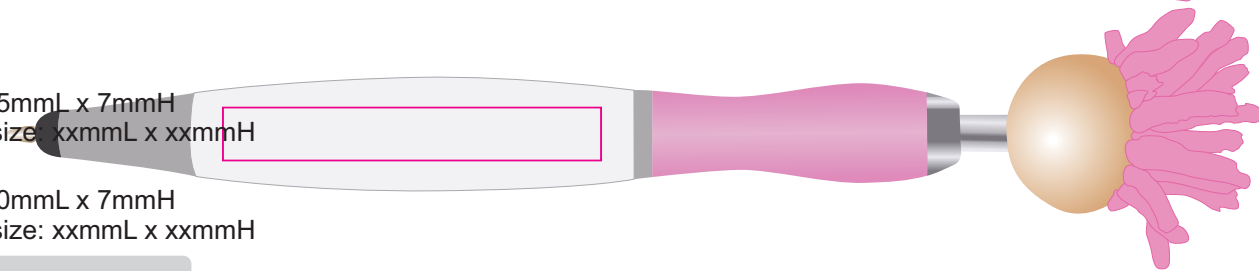

LL1724 - Medical Mop Top Pen/Stylus - Light Blue, Pink

Pad Print  PMS XXXc

**Front**  
Print Area: 35mmL x 7mmH  
Actual print size: xxmmL x xxmmH

**Back**  
Print Area: 50mmL x 7mmH  
Actual print size: xxmmL x xxmmH

Finished print area 

Logo Here

Job # XXXXXX  
Cust # XXXX-XC

**LL1724 - Medical Mop Top Pen/Stylus - Light Blue, Pink + Cardboard Sleeve: Black, Natural, White**

Pad Print  PMS XXXc

Pad Print  PMS XXXc

Cardboard Pouch to be supplied in bulk

Cardboard Pouch with pens packed inside

**BELOW IS 50% OF ACTUAL SIZE**

**Pad - Sleeve**  
Print Area: 20mmL x 55mmH  
Actual print size: xxmmL x xxmmH

Finished print area 

**Front**  
Print Area: 35mmL x 7mmH  
Actual print size: xxmmL x xxmmH

**Back**  
Print Area: 50mmL x 7mmH  
Actual print size: xxmmL x xxmmH

Finished print area 

Pad Print

PMS  
XXXc

**Pad - Sleeve**

Print Area: 20mmL x 55mmH

Actual print size: xxmmL x xxmmH

Finished print area