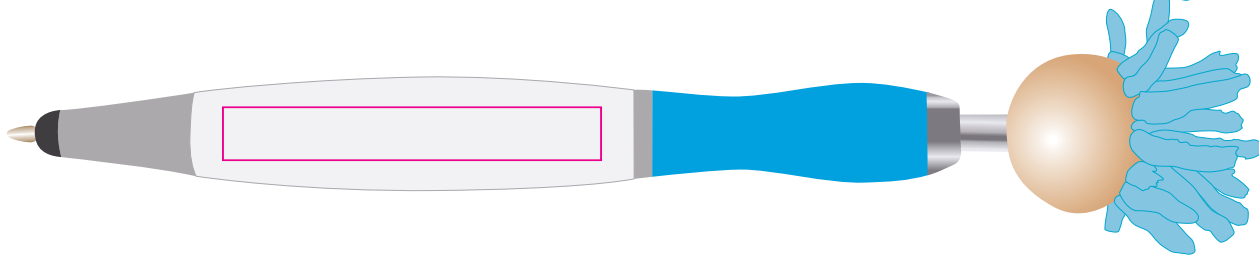

LL1724 - Medical Mop Top Pen/Stylus - Light Blue, Pink

Pad Print  PMS XXXc

**Front**  
Print Area: 35mmL x 7mmH  
Actual print size: xxmmL x xxmmH

**Back**  
Print Area: 50mmL x 7mmH  
Actual print size: xxmmL x xxmmH

Finished print area 

Logo Here

Job # XXXXXX  
Cust # XXXX-XC

**LL1724 - Medical Mop Top Pen/Stylus - Light Blue, Pink + Cardboard Sleeve: Black, Natural, White**

Pad Print  PMS XXXc

Pad Print  PMS XXXc

Cardboard Pouch to be supplied in bulk

Cardboard Pouch with pens packed inside

**BELOW IS 50% OF ACTUAL SIZE**

**Pad - Sleeve**  
Print Area: 20mmL x 55mmH  
Actual print size: xxmmL x xxmmH

Finished print area 

**Front**  
Print Area: 35mmL x 7mmH  
Actual print size: xxmmL x xxmmH

**Back**  
Print Area: 50mmL x 7mmH  
Actual print size: xxmmL x xxmmH

Finished print area 

Pad Print

PMS  
XXXc

**Pad - Sleeve**

Print Area: 20mmL x 55mmH

Actual print size: xxmmL x xxmmH

Finished print area