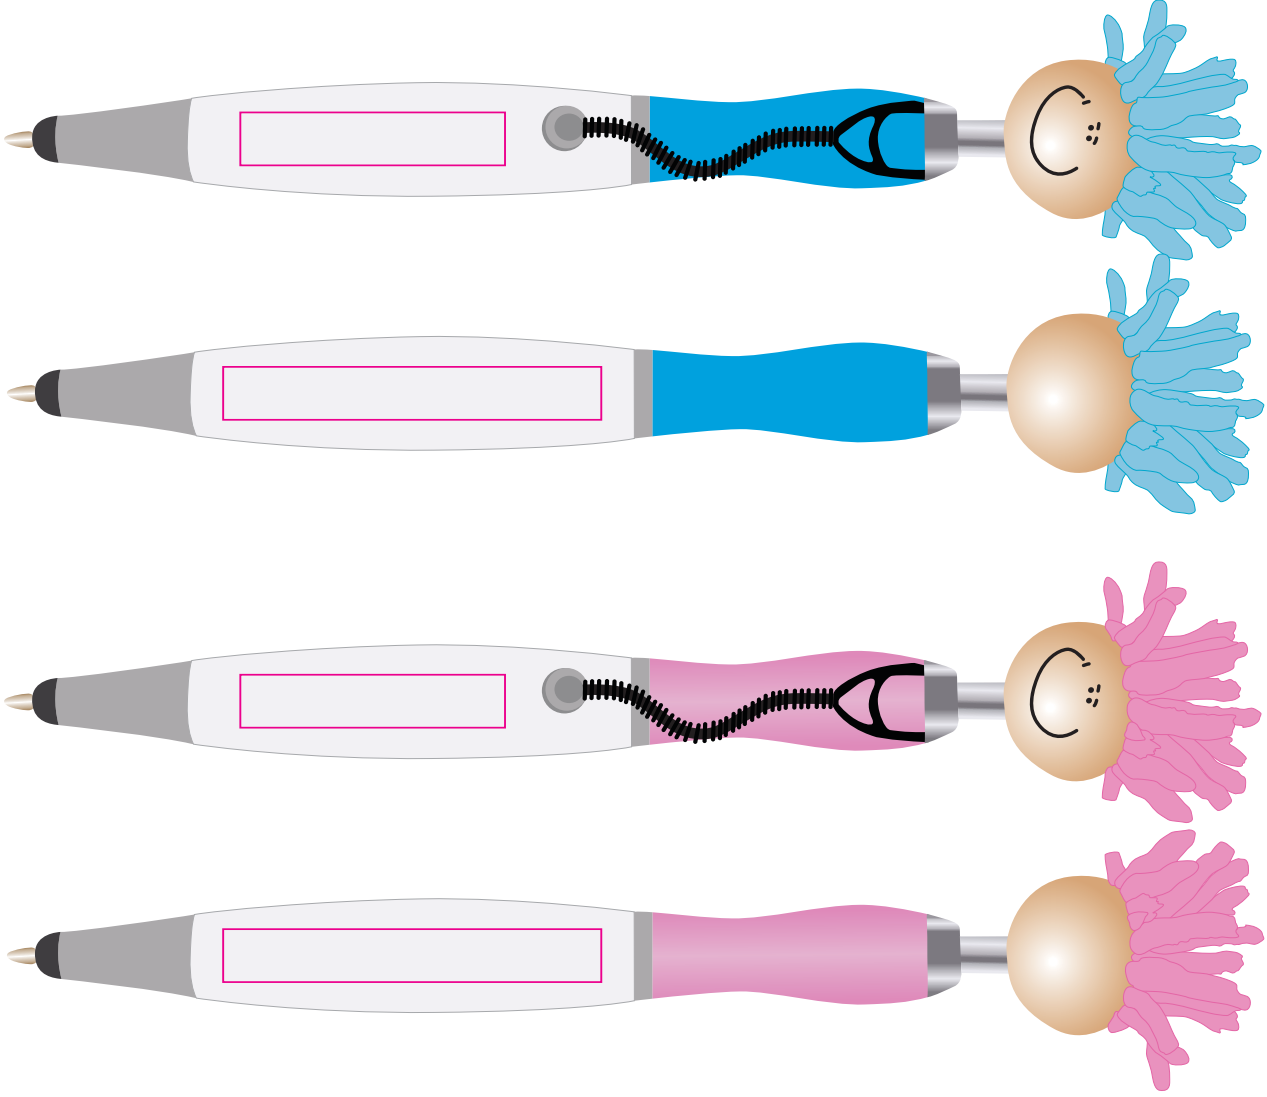

LL1724 - Medical Mop Top Pen/Stylus - Light Blue, Pink

Pad Print  PMS XXXc

Front
Print Area: 35mmL x 7mmH
Actual print size: xxmmL x xxmmH

Back
Print Area: 50mmL x 7mmH
Actual print size: xxmmL x xxmmH

Finished print area 