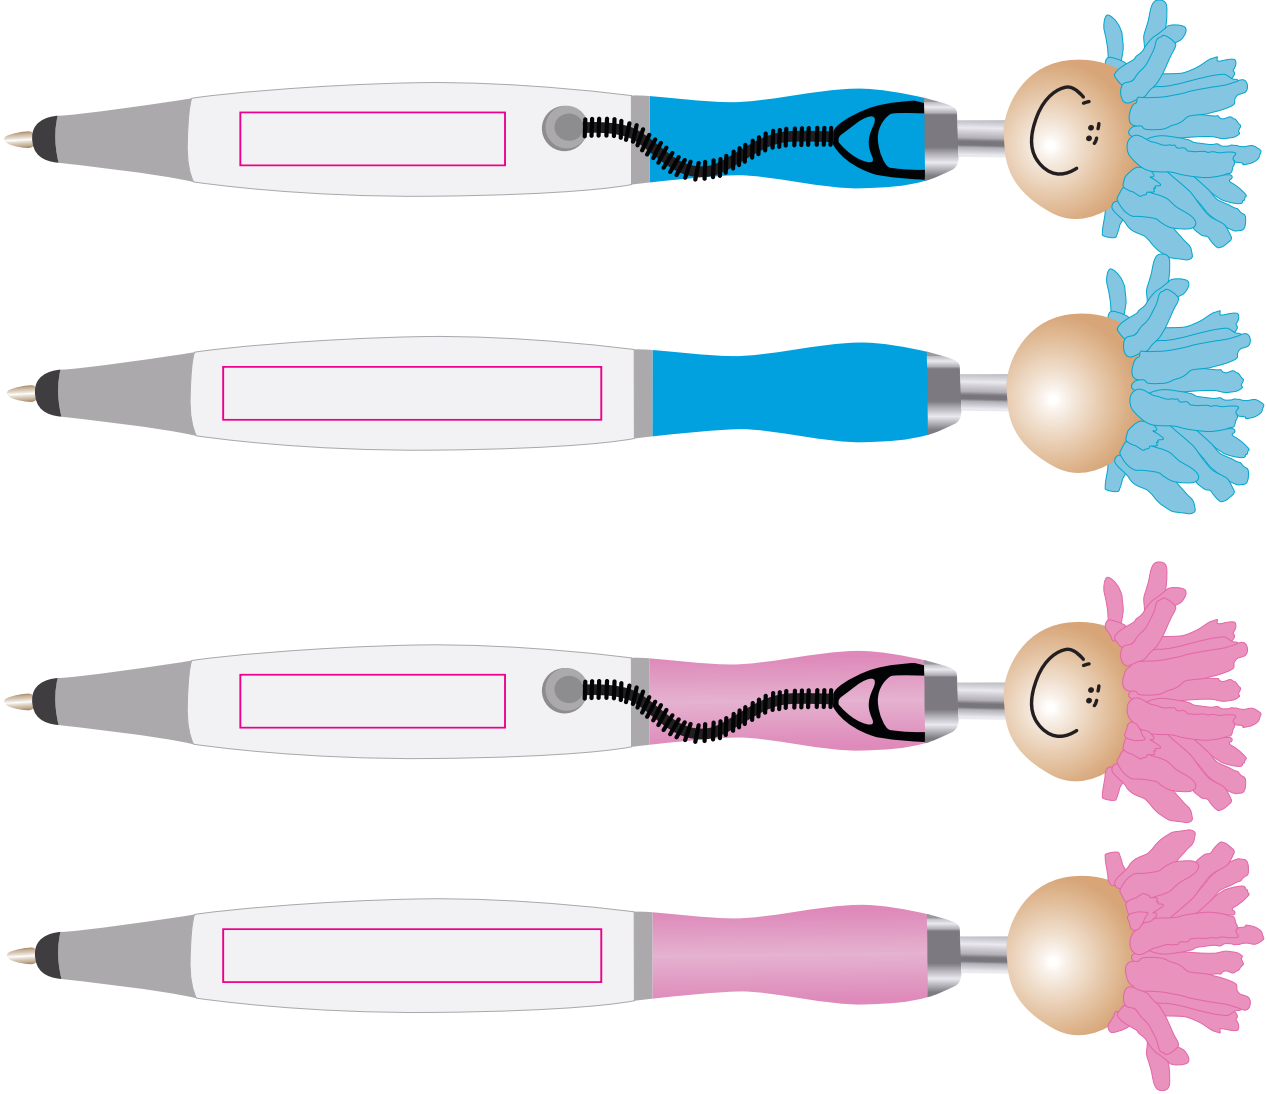

LL1724 - Medical Mop Top Pen/Stylus - Light Blue, Pink

Pad Print  PMS XXXc

**Front**  
Print Area: 35mmL x 7mmH  
Actual print size: xxmmL x xxmmH

**Back**  
Print Area: 50mmL x 7mmH  
Actual print size: xxmmL x xxmmH

Finished print area 

Logo Here

Job # XXXXXX  
Cust # XXXX-XC

**LL1724 - Medical Mop Top Pen/Stylus - Light Blue, Pink + Cardboard Sleeve: Black, Natural, White**

Pad Print  PMS XXXc

Pad Print  PMS XXXc

Cardboard Pouch to be supplied in bulk

Cardboard Pouch with pens packed inside

**BELOW IS 50% OF ACTUAL SIZE**

**Pad - Sleeve**  
Print Area: 20mmL x 55mmH  
Actual print size: xxmmL x xxmmH

Finished print area 

**Front**  
Print Area: 35mmL x 7mmH  
Actual print size: xxmmL x xxmmH

**Back**  
Print Area: 50mmL x 7mmH  
Actual print size: xxmmL x xxmmH

Finished print area 

Pad Print

PMS  
XXXc

**Pad - Sleeve**

Print Area: 20mmL x 55mmH

Actual print size: xxmmL x xxmmH

Finished print area