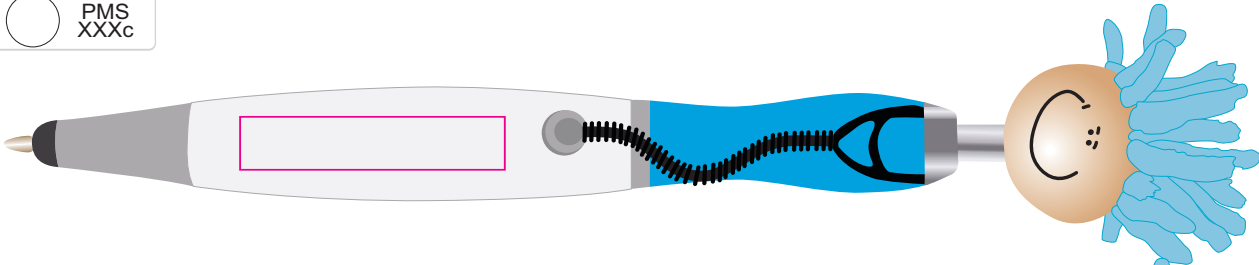

LL1724 - Medical Mop Top Pen/Stylus - Light Blue, Pink

Pad Print  PMS XXXc

**Front**  
Print Area: 35mmL x 7mmH  
Actual print size: xxmmL x xxmmH

**Back**  
Print Area: 50mmL x 7mmH  
Actual print size: xxmmL x xxmmH

Finished print area 

Logo Here

Job # XXXXXX  
Cust # XXXX-XC

**LL1724 - Medical Mop Top Pen/Stylus - Light Blue, Pink + Cardboard Sleeve: Black, Natural, White**

Pad Print  PMS XXXc

Pad Print  PMS XXXc

Cardboard Pouch to be supplied in bulk

Cardboard Pouch with pens packed inside

**BELOW IS 50% OF ACTUAL SIZE**

**Pad - Sleeve**  
Print Area: 20mmL x 55mmH  
Actual print size: xxmmL x xxmmH

Finished print area 

**Front**  
Print Area: 35mmL x 7mmH  
Actual print size: xxmmL x xxmmH

**Back**  
Print Area: 50mmL x 7mmH  
Actual print size: xxmmL x xxmmH

Finished print area 

Pad Print

PMS  
XXXc

**Pad - Sleeve**

Print Area: 20mmL x 55mmH

Actual print size: xxmmL x xxmmH

Finished print area