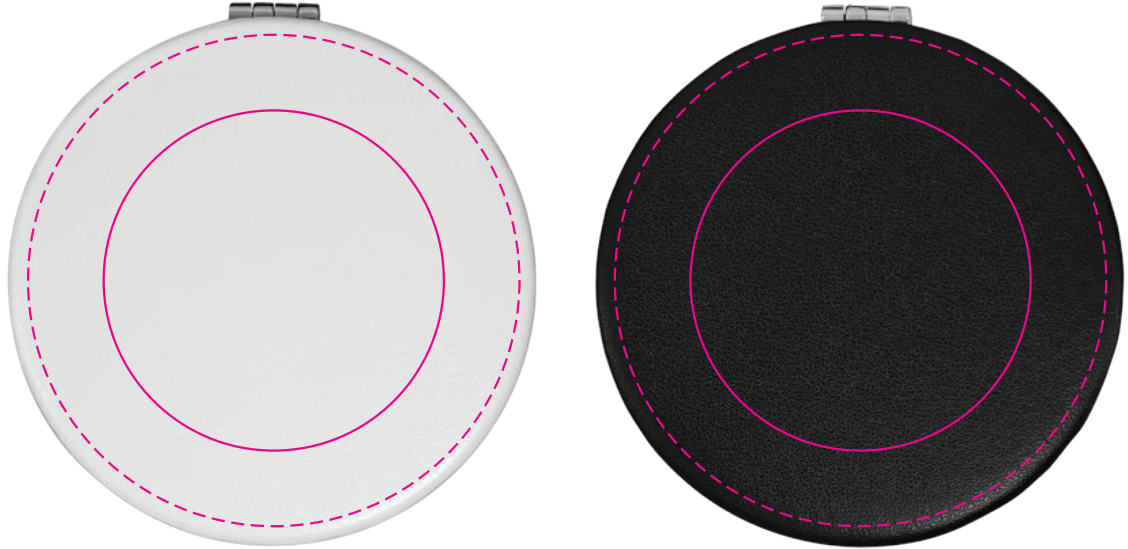

LL1638

Finesse Compact Mirror

QUANTITY:

QTY: Colour:

PAD PRINT PMS
XXXc

DIGITAL PRINT 

Below is the actual size

DECORATION SIZE

PAD PRINT - FRONT/BACK

Print Area: 45mm Diameter
Actual print size:

DIGITAL PRINT - FRONT/BACK

Print Area: 65mm Diameter
Actual print size:

Finished print area - Pad Print 
Finished print area - Digital Print 