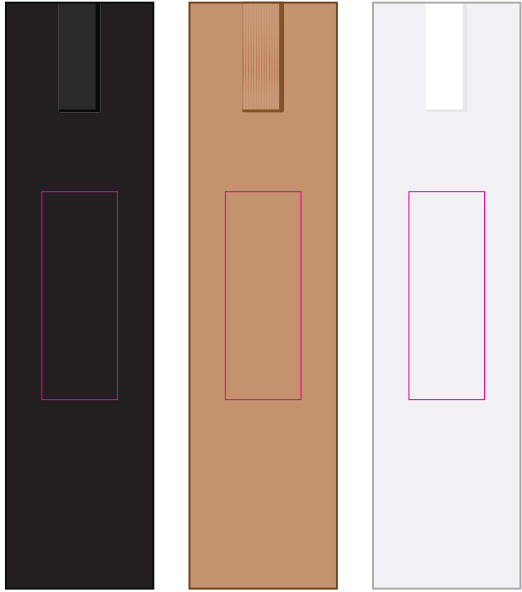

Logo Here

Job # XXXXXX
Cust # XXXX-XC

LL1472 - Stingray Pen - White, Yellow, Orange, Red, Purple, Pink, Light Green, Teal, Light Blue, Blue, Navy Blue, Black

Pad Print  PMS XXXc

CMYK Direct Digital 

Pad/Digital
Print Area: 50mmL x 7mmH
Actual print size: xxmmL x xxmmH

Finished print area 

Logo Here

Job # XXXXXX
Cust # XXXX-XC

LL1472 - Stingray Pen - White, Yellow, Orange, Red, Purple, Pink, Light Green, Teal, Light Blue, Blue, Navy Blue, Black
+ Cardboard Sleeve: Black, Natural, White

Pad Print  PMS XXXc

CMYK Direct Digital 

Pad Print  PMS XXXc

Cardboard Pouch to be supplied in bulk 

Cardboard Pouch with pens packed inside 

BELOW IS 50% OF ACTUAL SIZE

Pad/Digital
Print Area: 50mmL x 7mmH
Actual print size: xxmmL x xxmmH

Finished print area 

Pad - Sleeve
Print Area: 20mmL x 55mmH
Actual print size: xxmmL x xxmmH

Finished print area 

Pad Print

PMS
XXXXc

Pad - Sleeve

Print Area: 20mmL x 55mmH

Actual print size: xxmmL x xxmmH