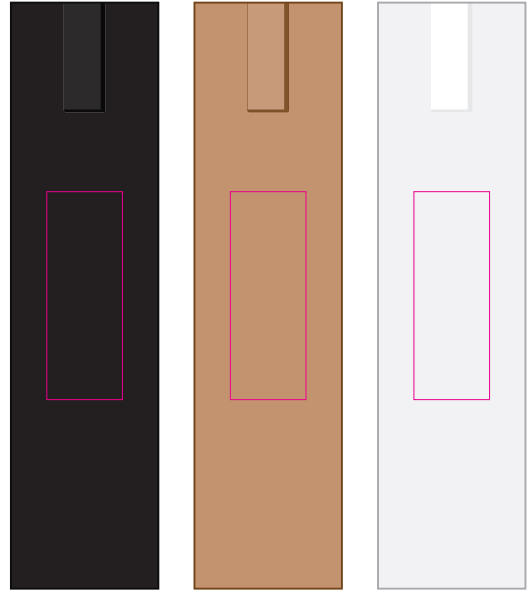

Logo Here

Job # XXXXXX
Cust # XXXX-XC

LL1472 - Stingray Pen - White, Yellow, Orange, Red, Purple, Pink, Light Green, Teal, Light Blue, Blue, Navy Blue, Black

Pad Print PMS XXXc
CMYK Direct Digital 

 **Please Specify**
 Pens to be supplied in bulk
 Pens to be supplied in Poly Bags

Pad/Digital
Print Area: 50mmL x 7mmH
Actual print size: xxmmL x xxmmH

Finished print area 

Logo Here

Job # XXXXXX
Cust # XXXX-XC

LL1472 - Stingray Pen - White, Yellow, Orange, Red, Purple, Pink, Light Green, Teal, Light Blue, Blue, Navy Blue, Black
+ Cardboard Sleeve: Black, Natural, White

Pad Print  PMS XXXc

CMYK Direct Digital 

Pad Print  PMS XXXc

- Cardboard Pouch to be supplied in bulk
- Cardboard Pouch with pens packed inside

BELOW IS 50% OF ACTUAL SIZE

Pad/Digital
Print Area: 50mmL x 7mmH
Actual print size: xxmmL x xxmmH

Finished print area 

Pad - Sleeve
Print Area: 20mmL x 55mmH
Actual print size: xxmmL x xxmmH

Finished print area 

Pad Print

PMS
XXXc

Pad - Sleeve

Print Area: 20mmL x 55mmH

Actual print size: xxmmL x xxmmH