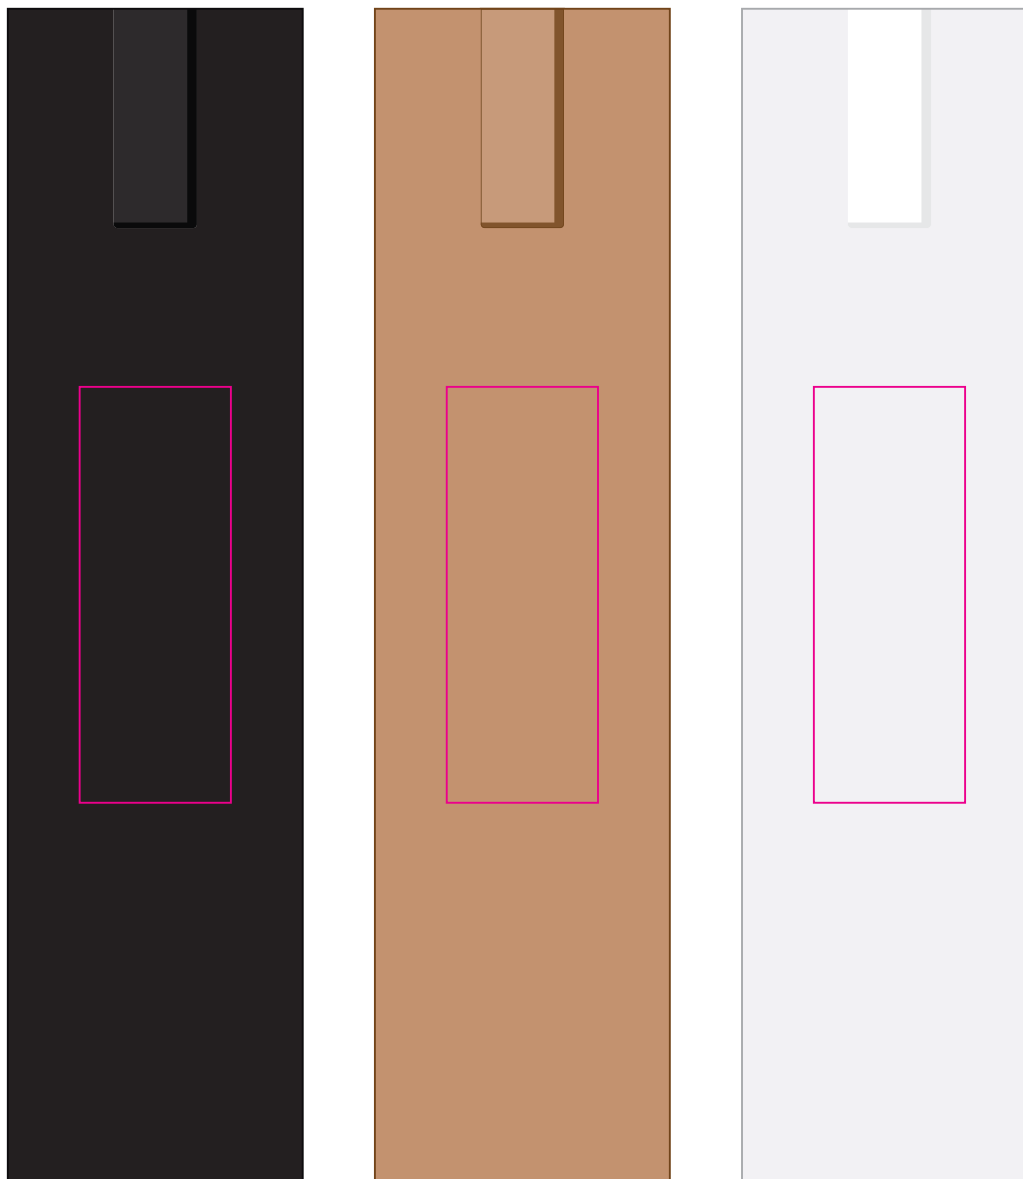

Logo Here

Job # XXXXXX
Cust # XXXX-XC

LL1472 - Stingray Pen - White, Yellow, Orange, Red, Purple, Pink, Light Green, Teal, Light Blue, Blue, Navy Blue, Black

Pad Print PMS XXXc
CMYK Direct Digital 

 **Please Specify**
 Pens to be supplied in bulk
 Pens to be supplied in Poly Bags

Pad/Digital
Print Area: 50mmL x 7mmH
Actual print size: xxmmL x xxmmH

Finished print area 

Logo Here

Job # XXXXXX
Cust # XXXX-XC

LL1472 - Stingray Pen - White, Yellow, Orange, Red, Purple, Pink, Light Green, Teal, Light Blue, Blue, Navy Blue, Black
+ Cardboard Sleeve: Black, Natural, White

Finished print area 

Pad - Sleeve
Print Area: 20mmL x 55mmH
Actual print size: xxmmL x xxmmH

Finished print area 

Pad Print

PMS
XXXc

Pad - Sleeve

Print Area: 20mmL x 55mmH

Actual print size: xxmmL x xxmmH

Finished print area