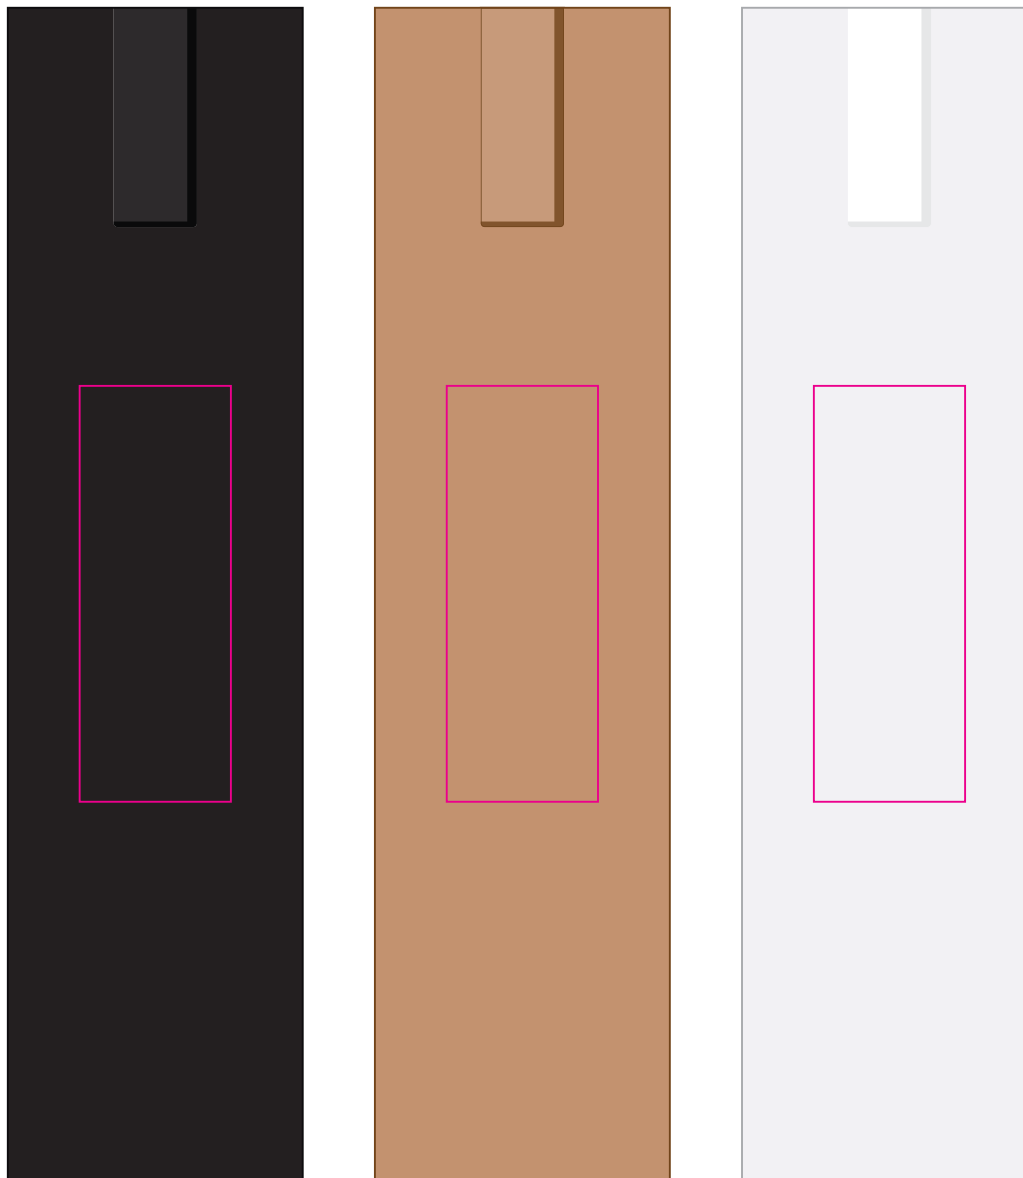

Logo Here

Job # XXXXXX
Cust # XXXX-XC

LL1461 - Vespa Pen - White, Yellow, Orange, Red, Purple, Pink, Light Green, Teal, Light Blue, Dark Blue, Navy Blue, Black

Pad Print  PMS XXXc

CMYK Direct Digital 

Pad
Print Area: 50mmL x 7mmH
Actual print size: xxmmL x xxmmH

Digital
Print Area: 50mmL x 6mmH
Actual print size: xxmmL x xxmmH

Finished print area - Pad Print 
Finished print area - Digital Print 

Logo Here

Job # XXXXXX
Cust # XXXX-XC

LL1461 - Vespa Pen - White, Yellow, Orange, Red, Purple, Pink, Light Green, Teal, Light Blue, Dark Blue, Navy Blue, Black
+ Cardboard Sleeve: Black, Natural, White

Digital
Print Area: 50mmL x 6mmH
Actual print size: xxmmL x xxmmH

Finished print area - Pad Print 
Finished print area - Digital Print 

Pad - Sleeve
Print Area: 20mmL x 55mmH
Actual print size: xxmmL x xxmmH

Finished print area 

Pad Print

PMS
XXXc

Pad - Sleeve

Print Area: 20mmL x 55mmH

Actual print size: xxmmL x xxmmH

Finished print area