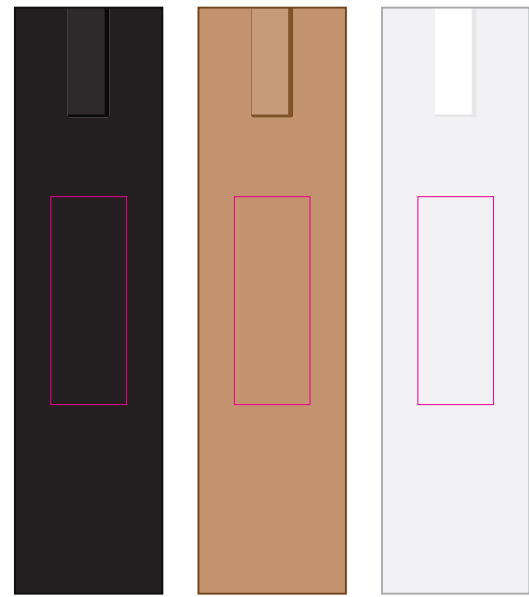

Logo Here

Job # XXXXXX
Cust # XXXX-XC

LL1461 - Vespa Pen - White, Yellow, Orange, Red, Purple, Pink, Light Green, Teal, Light Blue, Dark Blue, Navy Blue, Black

Pad Print  PMS XXXc

CMYK Direct Digital 

Pad
Print Area: 50mmL x 7mmH
Actual print size: xxmmL x xxmmH

Digital
Print Area: 50mmL x 6mmH
Actual print size: xxmmL x xxmmH

Finished print area - Pad Print 
Finished print area - Digital Print 

Logo Here

Job # XXXXXX
Cust # XXXX-XC

LL1461 - Vespa Pen - White, Yellow, Orange, Red, Purple, Pink, Light Green, Teal, Light Blue, Dark Blue, Navy Blue, Black
+ Cardboard Sleeve: Black, Natural, White

Pad Print  PMS XXXc

CMYK Direct Digital 

Pad Print  PMS XXXc

Cardboard Pouch to be supplied in bulk 

Cardboard Pouch with pens packed inside 

BELOW IS 50% OF ACTUAL SIZE

Pad
Print Area: 50mmL x 7mmH
Actual print size: xxmmL x xxmmH

Digital
Print Area: 50mmL x 6mmH
Actual print size: xxmmL x xxmmH

Finished print area - Pad Print 
Finished print area - Digital Print 

Pad - Sleeve
Print Area: 20mmL x 55mmH
Actual print size: xxmmL x xxmmH