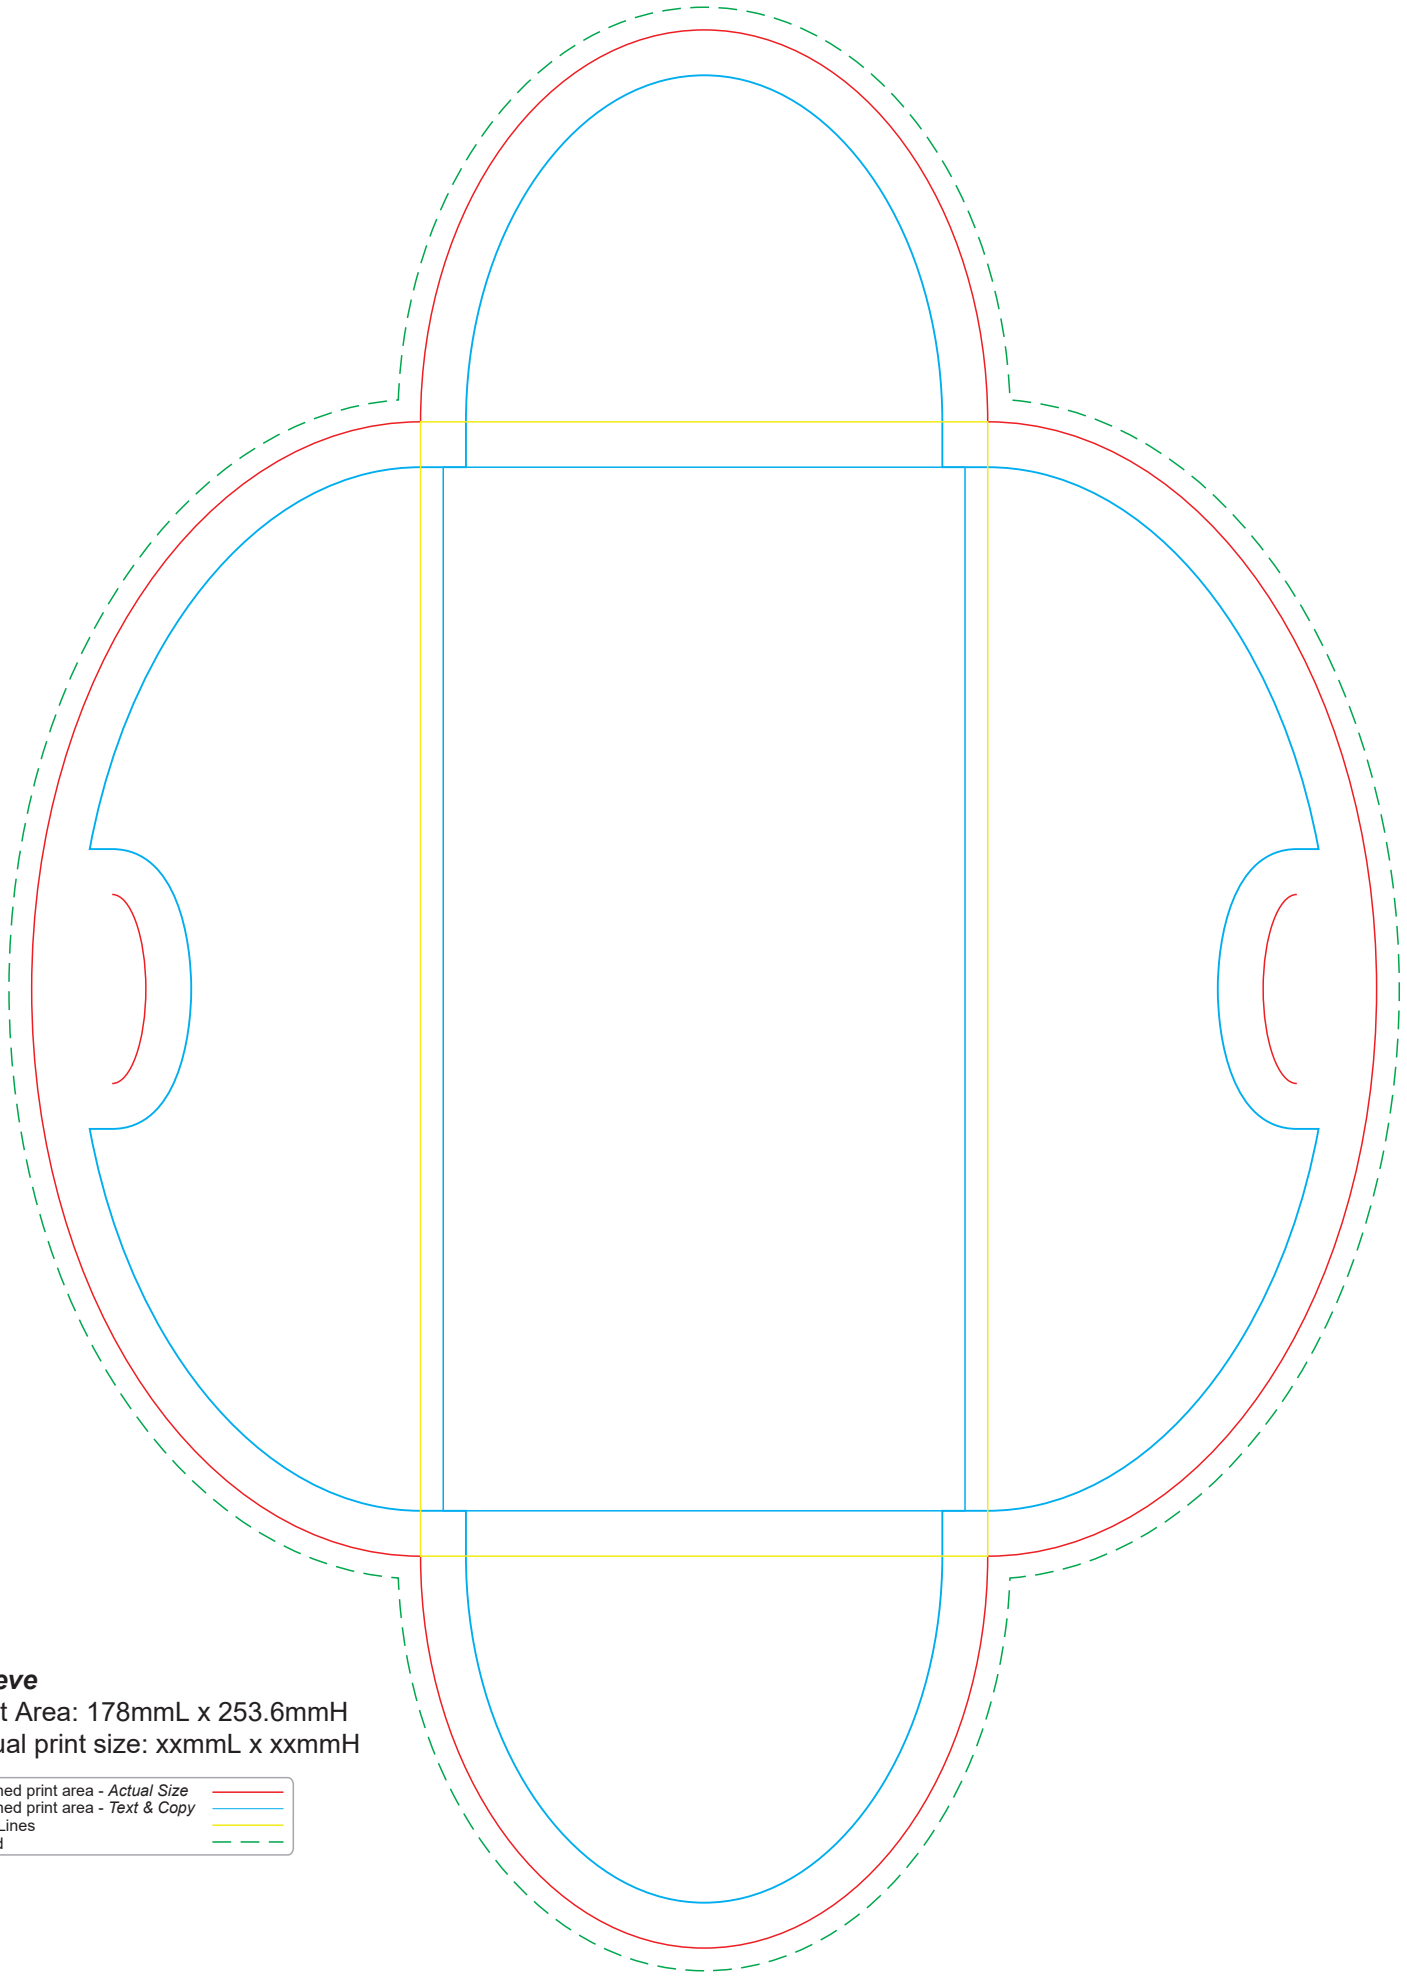

CMYK Direct Digital 

Below showing at approx 50% of size

Sublimation

Print area: 150mmL x 150mmH
Actual print size: xxmmL x xxmmH

Finished print area - Actual Size 
Finished print area - Text & Copy 
Bleed Requirement 

Sleeve

Print Area: 178mmL x 253.6mmH
Actual print size: xxmmL x xxmmH

Finished print area - Actual Size 
Finished print area - Text & Copy 
Fold Lines 
Bleed 

Sublimation

Print area: 150mmL x 150mmH

Actual print size: xxmmL x xxmmH

Finished print area - <i>Actual Size</i>	
Finished print area - <i>Text & Copy</i>	
Bleed Requirement	

Sleeve

Print Area: 178mmL x 253.6mmH
Actual print size: xxmmL x xxmmH

Finished print area - Actual Size	—
Finished print area - Text & Copy	—
Fold Lines	—
Bleed	- - -