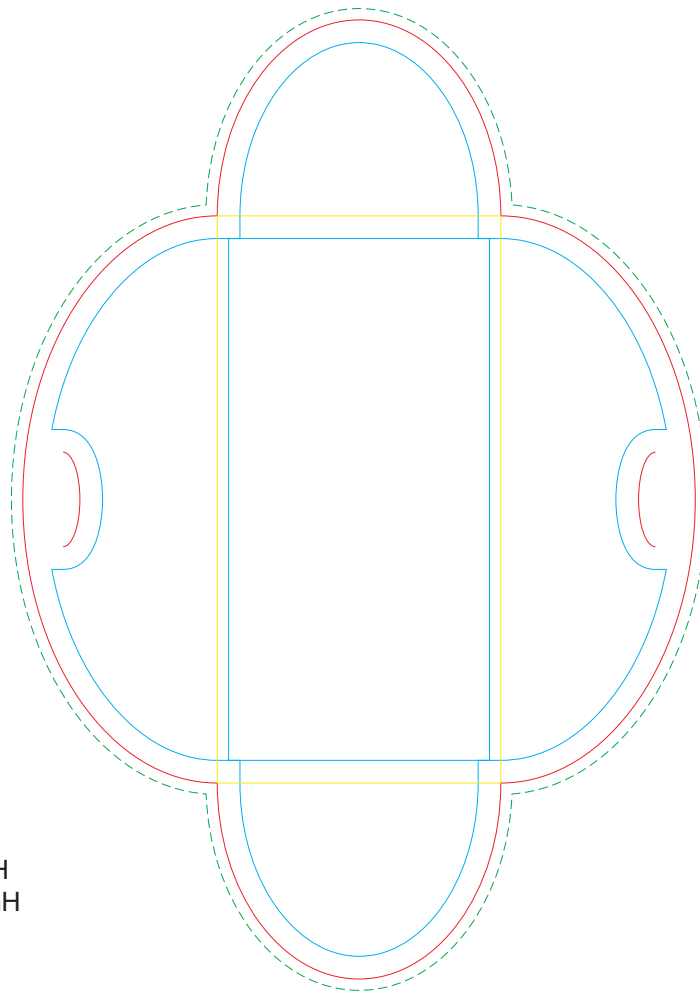

Actual print size: xxmmL x xxmmH

Finished print area - Actual Size	
Finished print area - Text & Copy	
Bleed Requirement	

LL1410 - Zig Zag Economy Microfibre Lens Cloth with Sleeve - White + Sleeve

CMYK Sublimation 

CMYK Direct Digital 

Below showing at approx 50% of size

Sublimation

Print area: 150mmL x 150mmH
Actual print size: xxmmL x xxmmH

Finished print area - Actual Size 
Finished print area - Text & Copy 
Bleed Requirement 

Sleeve

Print Area: 178mmL x 253.6mmH
Actual print size: xxmmL x xxmmH

Finished print area - Actual Size 
Finished print area - Text & Copy 
Fold Lines 
Bleed 

Sublimation

Print area: 150mmL x 150mmH

Actual print size: xxmmL x xxmmH

Finished print area - <i>Actual Size</i>	
Finished print area - <i>Text & Copy</i>	
Bleed Requirement	

Sleeve

Print Area: 178mmL x 253.6mmH
Actual print size: xxmmL x xxmmH

Finished print area - Actual Size	—
Finished print area - Text & Copy	—
Fold Lines	—
Bleed	- - -