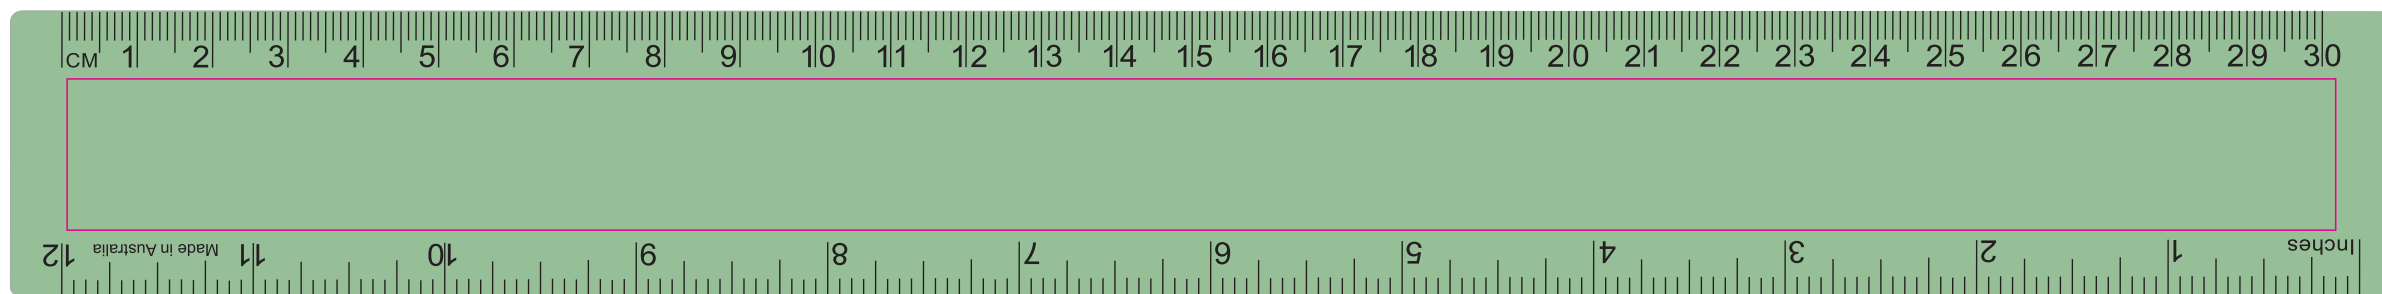

LL13 - Recycled Plastic Ruler 30cm Ruler - Recycled/Assorted

Screen Print  Black

There will be an assortment of colours and colour blends throughout the stock.
Refer to website for colour guide.

Black Print available only.

Showing at approx 80% of size

The colours below are intended solely as a reference and may not accurately represent the available stock. Please note that the colour of recycled plastic cannot be predetermined or chosen.

Screen
Print Area: 300mmL x 20mmH (Excluding Calibrations)
Actual print size: xxmmL x xxmmH

Screen Print

Black

Screen

Print Area: 300mmL x 20mmH (Excluding Calibrations)

Actual print size: xxmmL x xxmmH