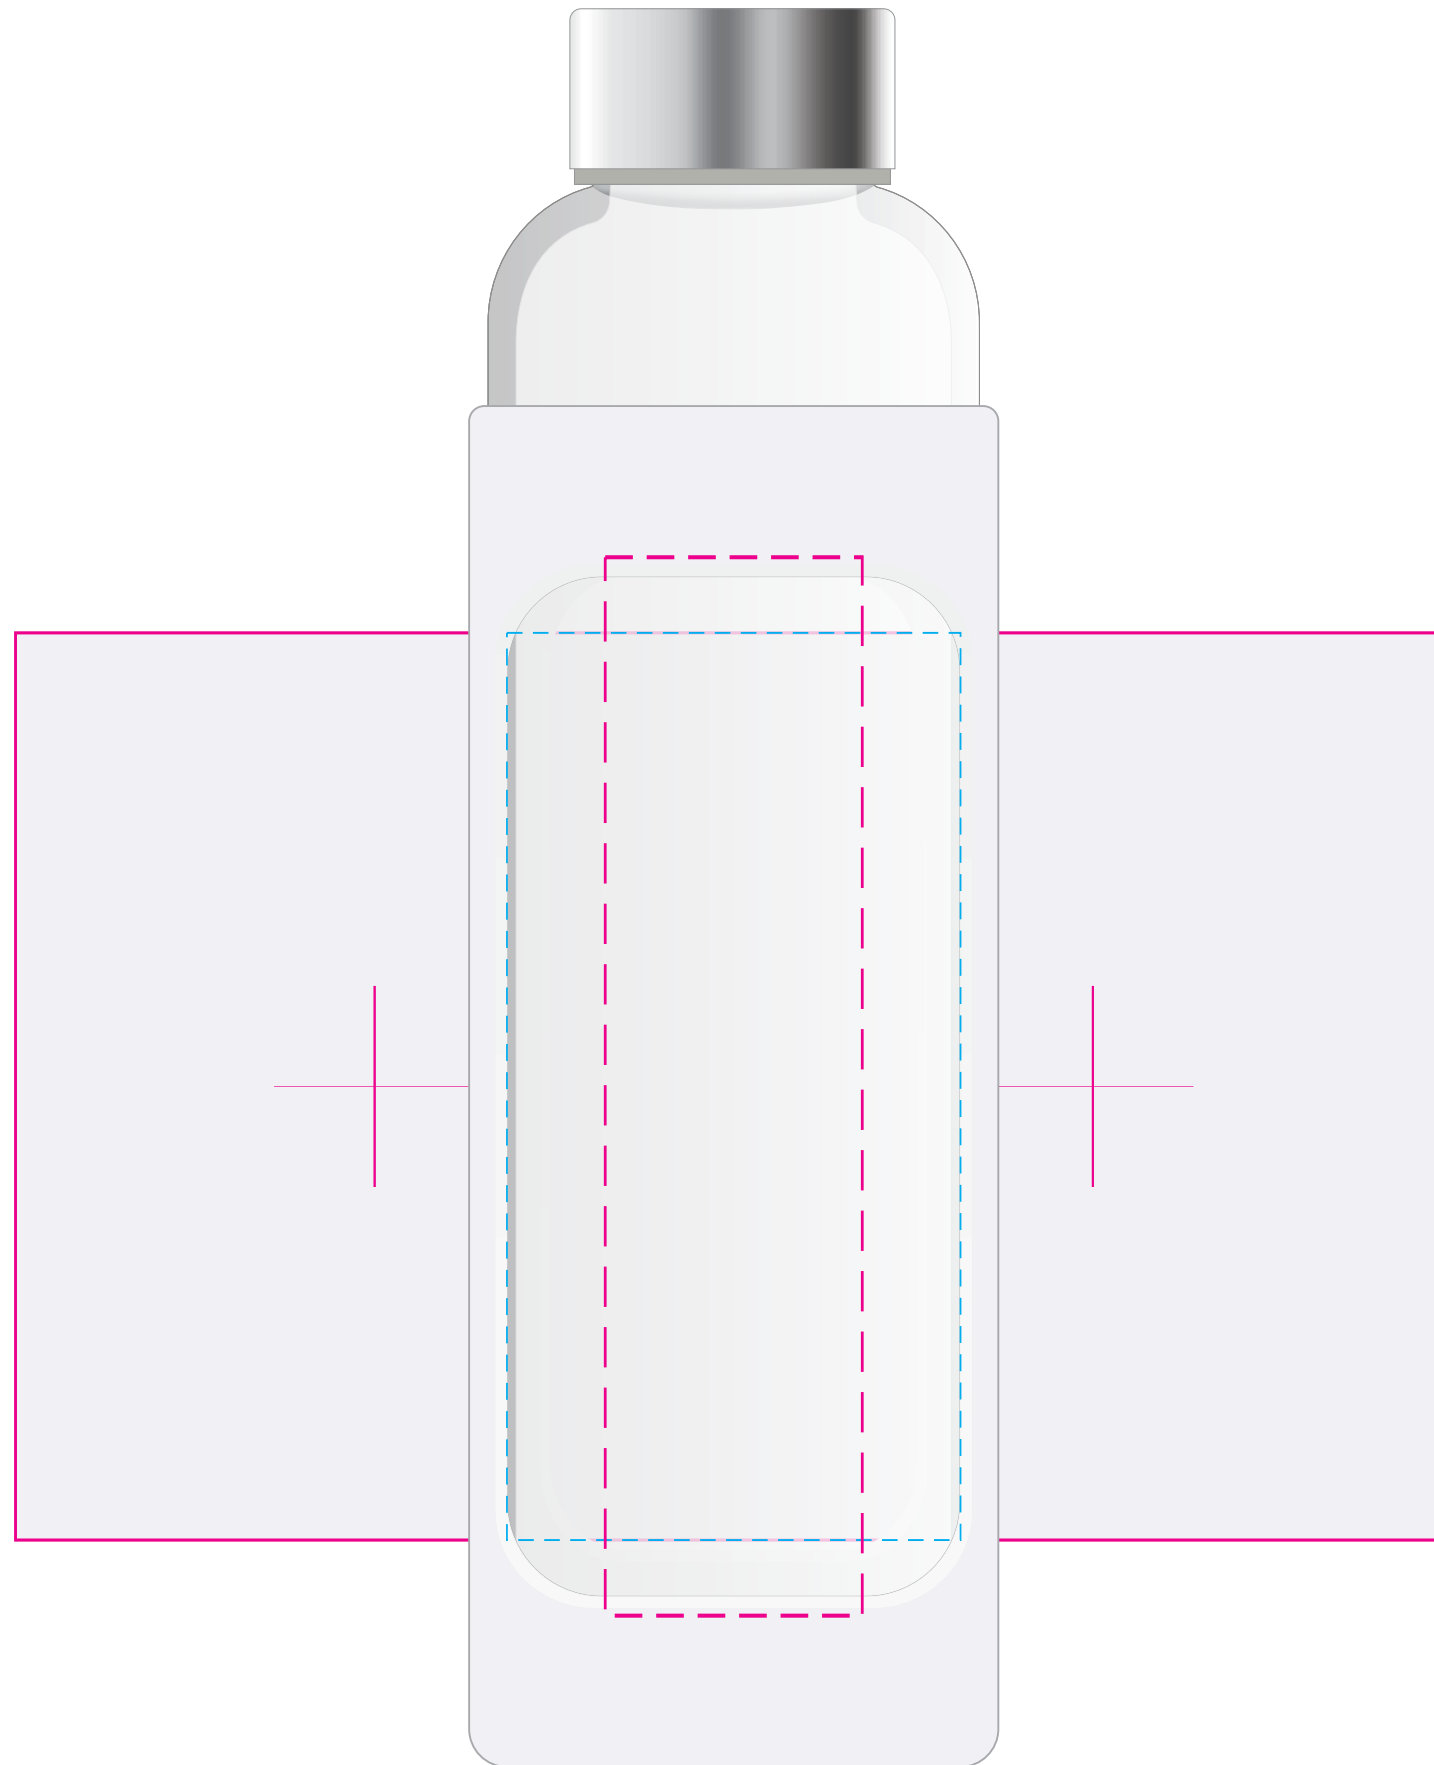

Digital Print
Print Area: 34mmL x 140mmH
Actual print size: xxmmL x xxmmH

Finished print area - Roll/Screen 
 Finished print area - Digital 
 Finished print area - Laser 
 Approx opposite positions 

INTERNAL USE ONLY

Roll Print  PMS XXXc

Available Glass Ink Colours
 White  Black  Red  Blue  Green  Imitation etch

Laser Engrave 

TOP OF LID

Below is 30% of actual size

Roll
Print Area: 190mmL x 120mmH
Actual print size: xxmmL x xxmmH