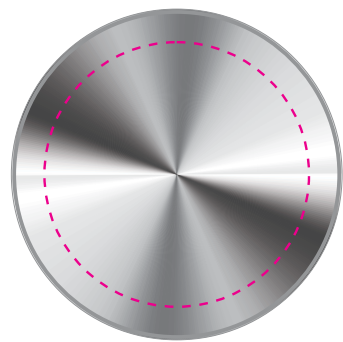

Laser Engrave 

CMYK Direct Digital 

Below showing at approx 60% of size

BELOW IS 20% OF ACTUAL SIZE

Roll
Print Area: 190mmL x 120mmH
Actual print size: xxmmL x xxmmH

Laser
Print Area: 35mm Diameter
Actual print size: xxmmL x xxmmH

Digital Print
Print Area: 34mmL x 140mmH
Actual print size: xxmmL x xxmmH

Finished print area - Roll/Screen 
 Finished print area - Digital 
 Finished print area - Laser 
 Approx opposite positions 

INTERNAL USE ONLY

Roll Print  PMS XXXc

Available Glass Ink Colours
 White  Black  Red  Blue  Green  Imitation etch

Laser Engrave 

TOP OF LID

Below is 30% of actual size

Roll
Print Area: 190mmL x 120mmH
Actual print size: xxmmL x xxmmH