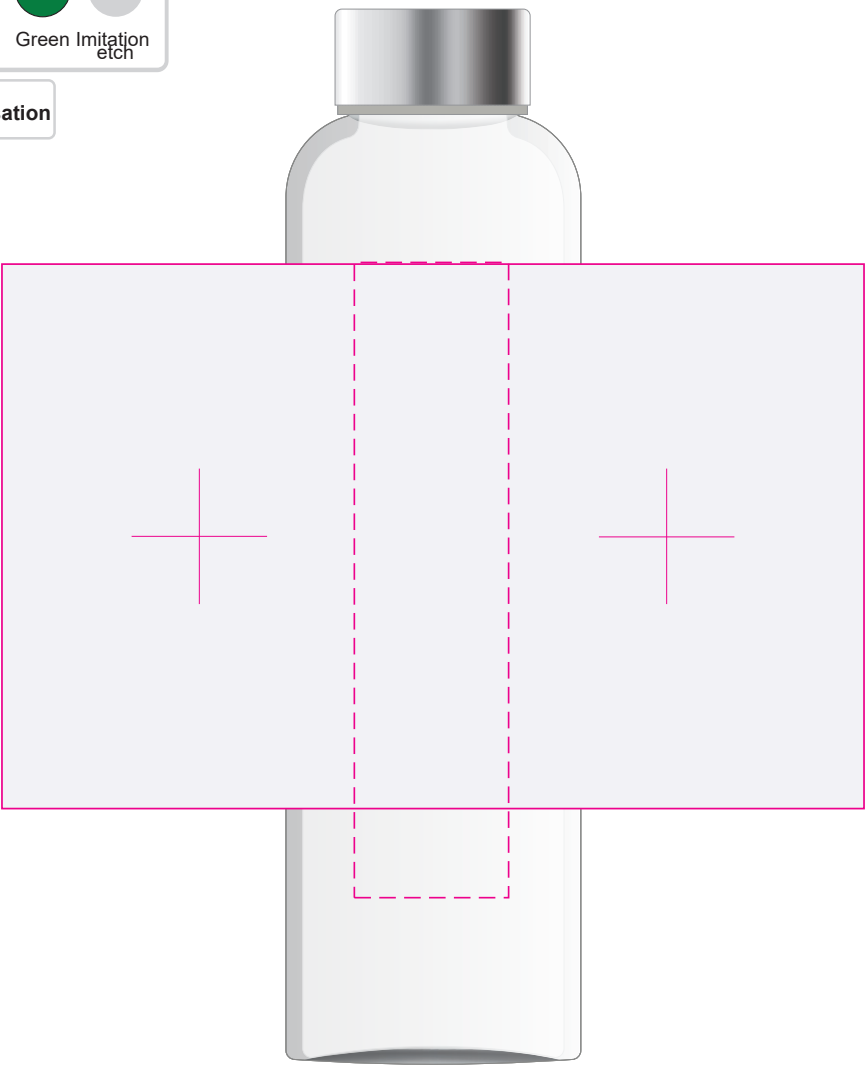

LL1394 - Capri Glass Bottle - Glass

Roll Print Colour

Below showing at approx 60% of size

Available Glass Ink Colours

White Black Red Blue Green Imitation etch

Laser Engraved - White Oxidisation

CMYK Direct Digital 

Roll
Print Area: 190mmL x 120mmH
Actual print size: xxmmL x xxmmH

Laser - Min Thickness required is 0.07mm
Print Area: 35mm Diameter
Actual print size: xxmmL x xxmmH

Digital Print
Print Area: 34mmL x 140mmH
Actual print size: xxmmL x xxmmH