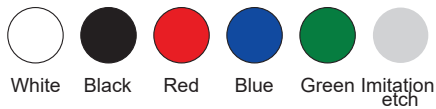

LL1394 - Capri Glass Bottle - Glass

Roll Print Colour

Below showing at approx 60% of size

Available Glass Ink Colours

White Black Red Blue Green Imitation etch

Laser Engraved - White Oxidisation

CMYK Direct Digital 

Finished print area - Roll/Screen 
Finished print area - Digital 
Finished print area - Laser 
Approx opposite positions  

Roll Print Colour

Available Glass Ink Colours

Laser Engraved - White Oxidisation