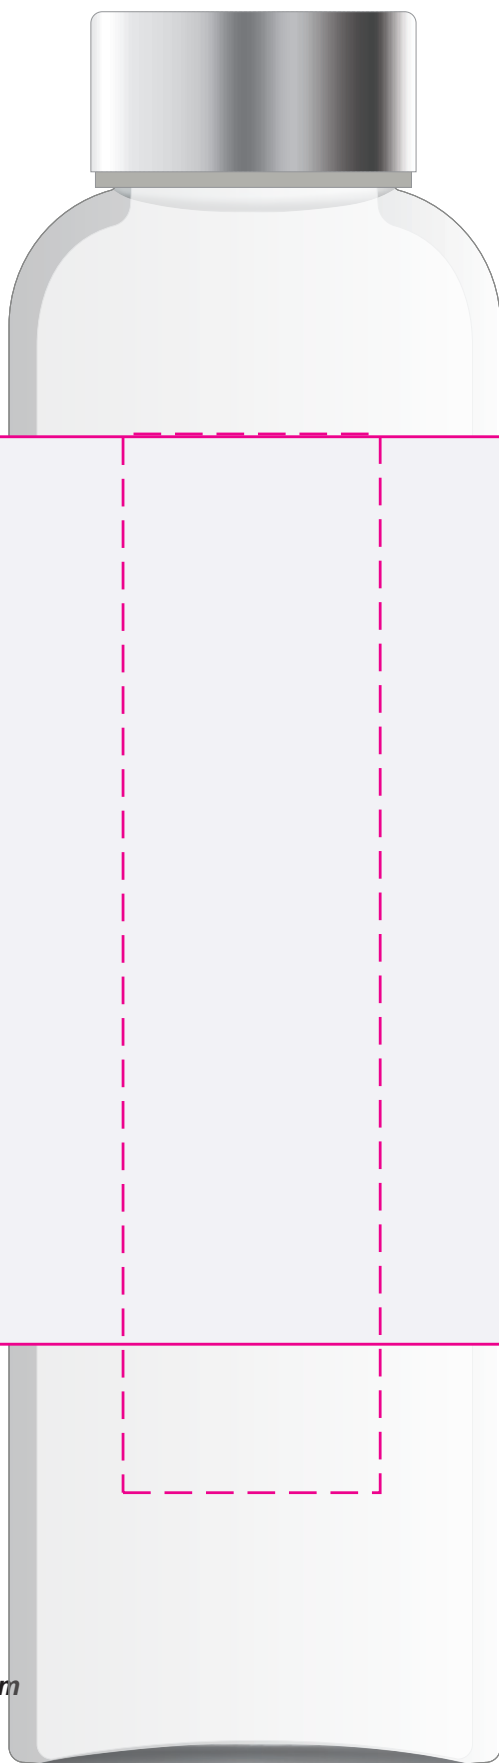

LL1394 - Capri Glass Bottle - Glass

Roll Print Colour

Below showing at approx 60% of size

Available Glass Ink Colours

White Black Red Blue Green Imitation etch

Laser Engraved - White Oxidisation

CMYK Direct Digital 

Roll
Print Area: 190mmL x 120mmH
Actual print size: xxmmL x xxmmH

Laser - Min Thickness required is 0.07mm
Print Area: 35mm Diameter
Actual print size: xxmmL x xxmmH

Digital Print
Print Area: 34mmL x 140mmH
Actual print size: xxmmL x xxmmH

Finished print area - Roll/Screen 
Finished print area - Digital 
Finished print area - Laser 
Approx opposite positions  

Roll Print Colour

Available Glass Ink Colours

Laser Engraved - White Oxidisation

CMYK Direct Digital

Roll

Print Area: 190mmL x 120mmH
Actual print size: xxmmL x xxmmH

Laser - Min Thickness required is 0.07mm

Print Area: 35mm Diameter
Actual print size: xxmmL x xxmmH

Digital Print

Print Area: 34mmL x 140mmH
Actual print size: xxmmL x xxmmH