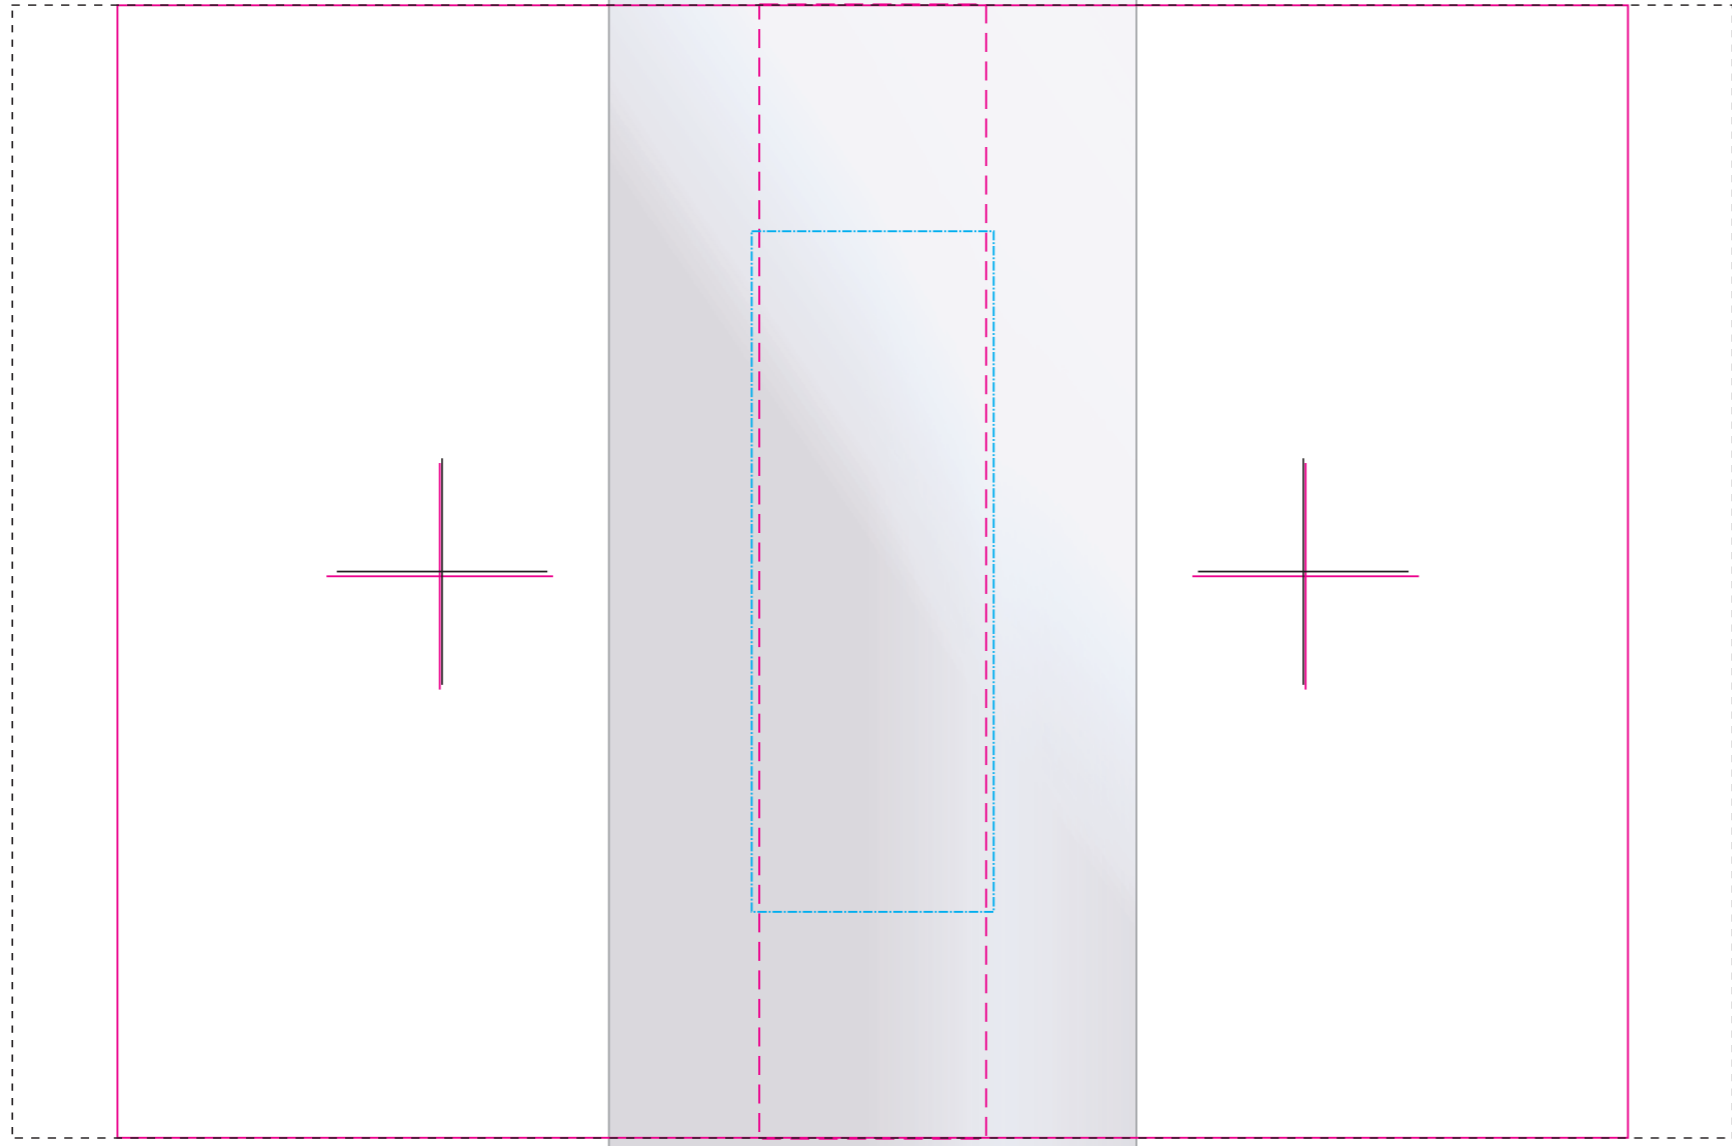

Direct Digital 

Rotary Digital 

Choice of lid

Sipper

Flip up with Straw

Roll
Print Area: 200mmL x 150mmH
Actual print size: xxmmL x xxmmH

Digital
Print Area: 30mmL x 150mmH
Actual print size: xxmmL x xxmmH

Digital Rotary - Joined Wrap
Print area: 227.77mmL x 150mmH
Actual print size: xxmmL x xxmmH

Laser
Print Area: 32mmL x 90mmH
Actual print size: xxmmL x xxmmH

Finished print area - Roll	
Finished print area - Digital	
Finished print area - Digital Rotary	
Finished print area - Laser	
Approx opposite positions	

Roll Print  PMS XXXc

Laser Engraved - White Oxidisation

Direct Digital 

Rotary Digital 

Roll
Print Area: 200mmL x 150mmH
Actual print size: xxmmL x xxmmH

Digital
Print Area: 30mmL x 150mmH
Actual print size: xxmmL x xxmmH

Sleeve
Print Area: 318mmL x 289mmH
Actual print size: xxmmL x xxmmH

Finished print area - *Actual Size* ———
Finished print area - *Text & Copy* ———
Fold Lines ———
Bleed Requirement - - - - -