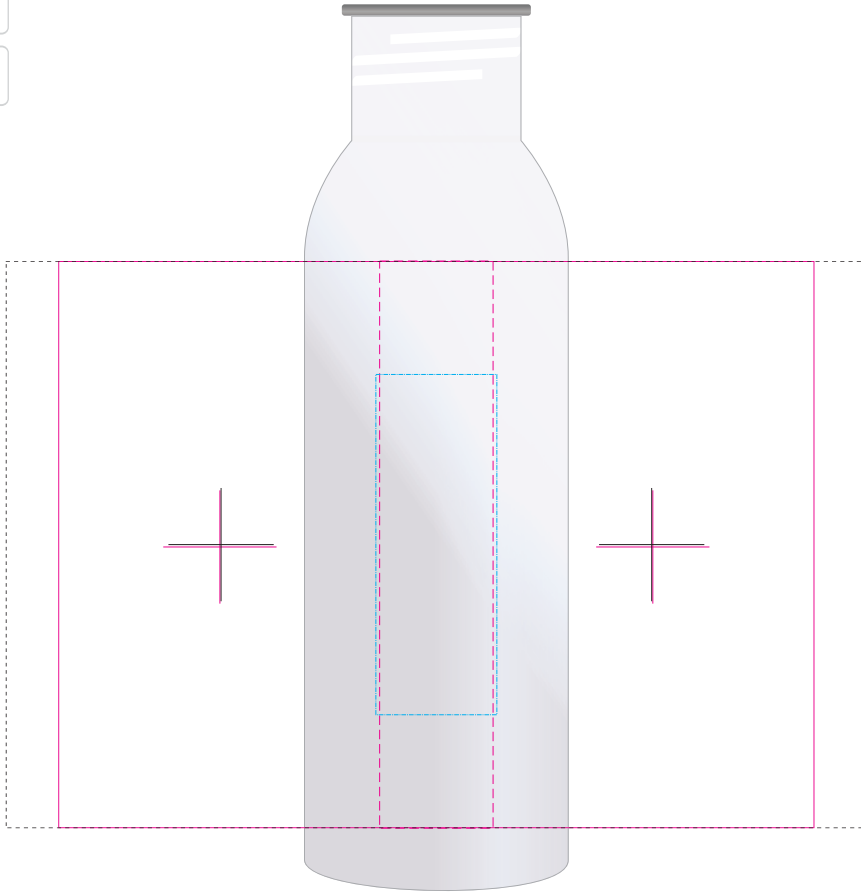

LL1385 - Hike Drink Bottle - White, Yellow, Orange, Red, Light Green, Light Blue, Dark Blue, Silver, or Black with Sipper Lid or Flip Lid

Roll Print  PMS XXXc

Below showing at approx 50% of size

Laser Engraved - White Oxidisation

Direct Digital 

Rotary Digital 

Choice of lid

Sipper

Flip up with Straw

Roll
Print Area: 200mmL x 150mmH
Actual print size: xxmmL x xxmmH

Digital
Print Area: 30mmL x 150mmH
Actual print size: xxmmL x xxmmH

Digital Rotary - Joined Wrap
Print area: 227.77mmL x 150mmH
Actual print size: xxmmL x xxmmH