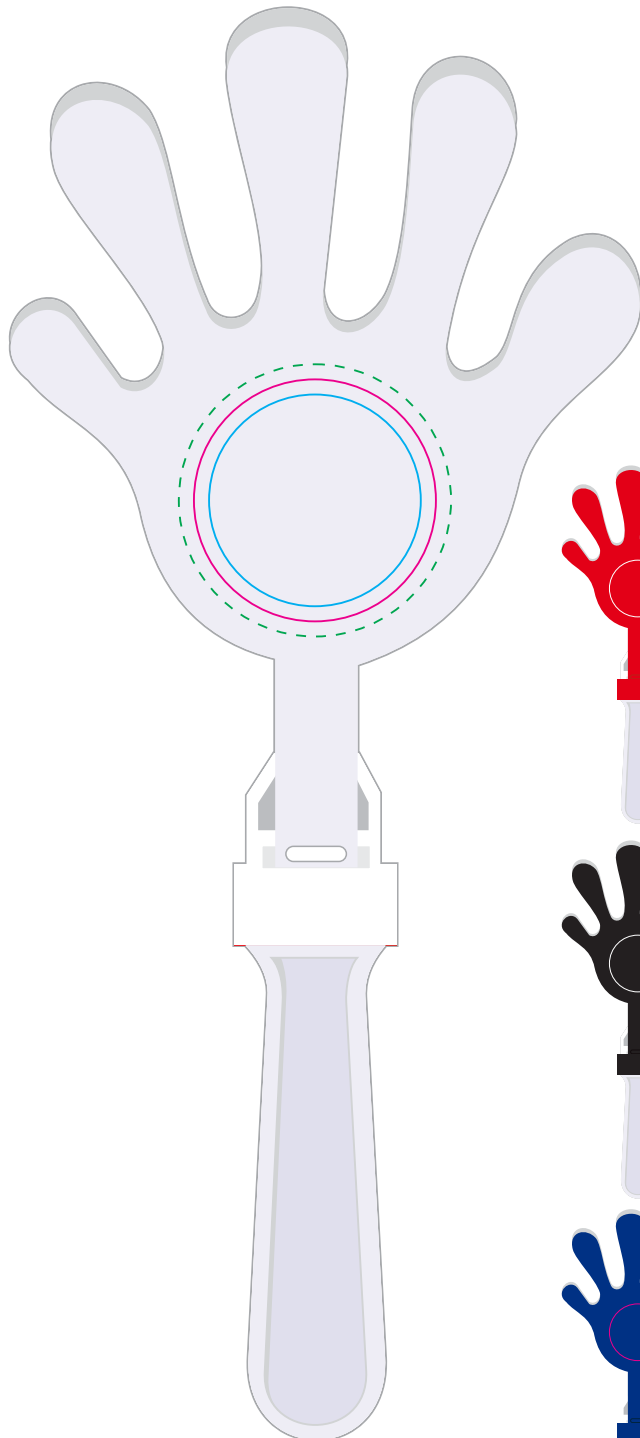

LL134 - Happy Klapper - White with Blue, Red, Black or White

Pad Print  PMS XXXc

Label 

Pad
Print Area: 30mm Diameter
Actual print size: xxmmL x xxmmH

Label
Print Area: 32mm Diameter
Actual print size: xxmmL x xxmmH

Max print area for copy & text 
Finished print area 
Bleed line 