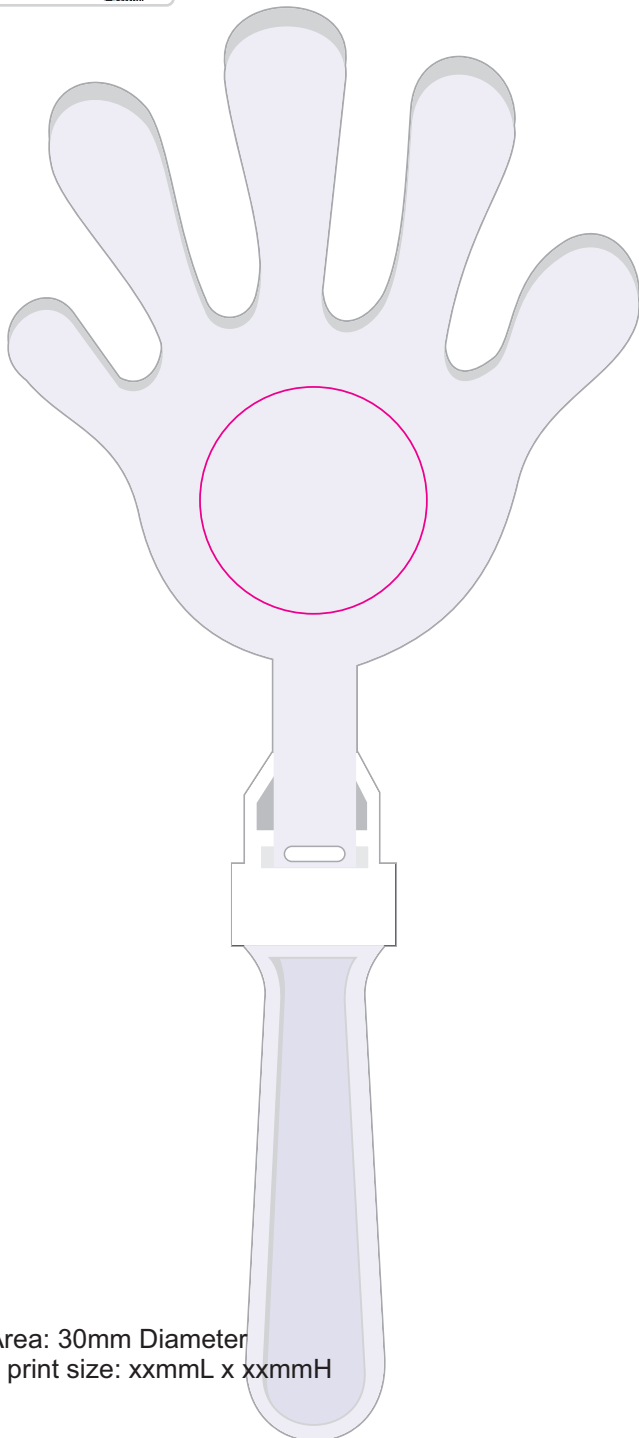

LL134 - Happy Klapper - White with Blue, Red, Black or White

Pad Print  PMS XXXc

Label 

Pad
Print Area: 30mm Diameter
Actual print size: xxmmL x xxmmH

Label
Print Area: 32mm Diameter
Actual print size: xxmmL x xxmmH

Max print area for copy & text 
Finished print area 
Bleed line 