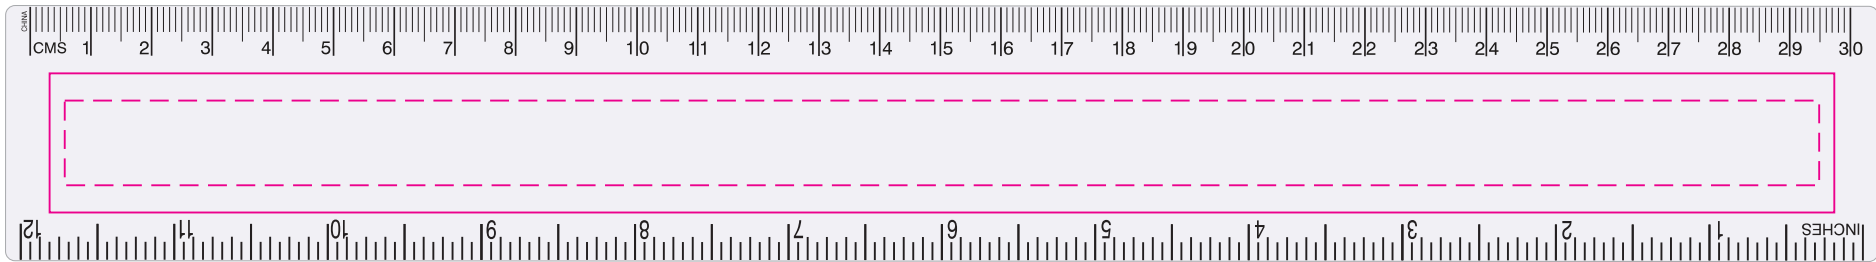

LL12 - White 30cm Ruler - White

Screen Print  PMS XXXc

Digital 

Current stock has a matte finish.
Screen printed orders will result in uncoated Pantone finish.

Showing at approx 80% of size

Screen
Print Area: 295mmL x 23mmH
Actual print size: xxmmL x xxmmH

Digital Print
Print Area: 290mmL x 14mmH
Actual print size: xxmmL x xxmmH

Finished print area - Screen Print 
Finished print area - Digital Print 

Screen Print

Digital

Screen

Print Area: 295mmL x 23mmH

Actual print size: xxmmL x xxmmH

Digital Print

Print Area: 290mmL x 14mmH

Actual print size: xxmmL x xxmmH

Finished print area - Screen Print

Finished print area - Digital Print