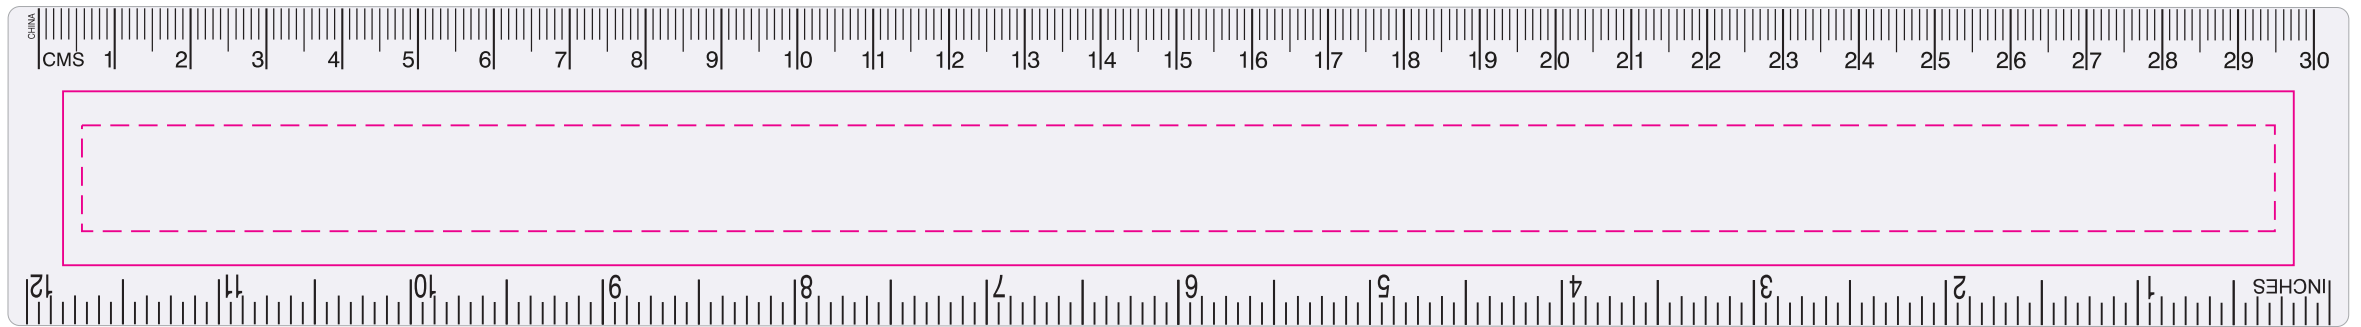

LL12 - White 30cm Ruler - White

Screen Print  PMS XXXc

Digital 

Current stock has a matte finish.
Screen printed orders will result in uncoated Pantone finish.

Showing at approx 80% of size

Screen
Print Area: 295mmL x 23mmH
Actual print size: xxmmL x xxmmH

Digital Print
Print Area: 290mmL x 14mmH
Actual print size: xxmmL x xxmmH

Finished print area - Screen Print 
Finished print area - Digital Print 

Screen Print

Digital

Screen

Print Area: 295mmL x 23mmH

Actual print size: xxmmL x xxmmH

Digital Print

Print Area: 290mmL x 14mmH

Actual print size: xxmmL x xxmmH

Finished print area - Screen Print

Finished print area - Digital Print