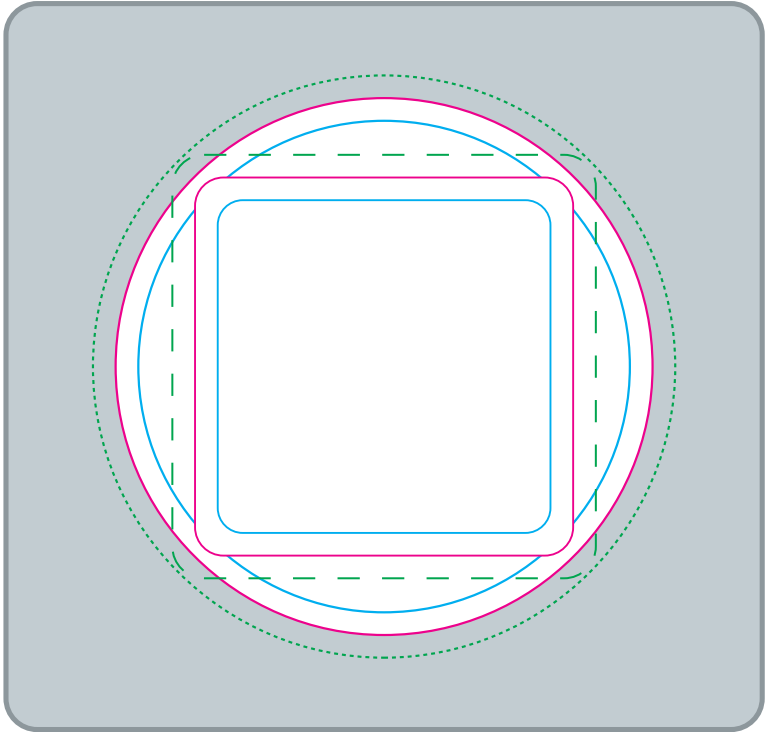

Logo Here

Job # XXXXXX
Cust # XXXX-XC

LL1295 - Doodle 12 Pencils in Tin - Silver/Assorted

Pad Print  PMS XXXc

CMYK Label 

CMYK Direct Digital 

Opens this side

Opens this side

Pad
Print Area: 50mmL x 50mmH
Actual print size: xxmmL x xxmmH

Digital
Print Area: 70mmL x 70mmH
Actual print size: xxmmL x xxmmH

Finished print area - Pad 
Finished print area - Digital 

Label
Print Area: 50mmL x 50mmH / 71mm Diameter
Actual print size: xxmmL x xxmmH

Finished print area - Actual Label Size 
Finished print area - Text & Copy 
Finished print area - Bleed 