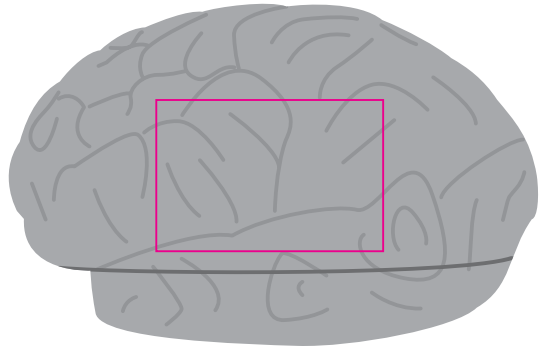

LL112 - Brain Stress Reliever: Grey

Pad Print  PMS XXXc

Top
Print Area: 30mm Diameter
Actual print size: xxmmL x xxmmH

Sides
Print Area: 30mmL x 20mmH
Actual print size: xxmmL x xxmmH

Finished print area 