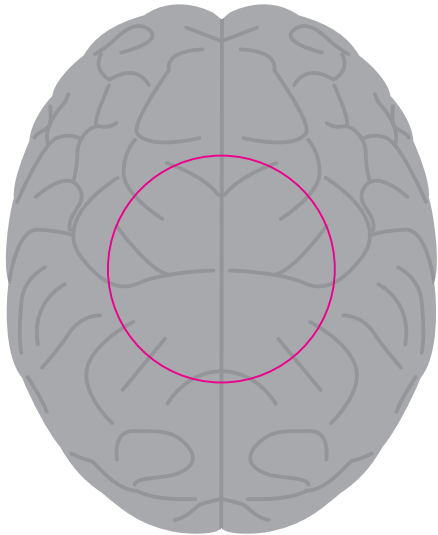

LL112 - Brain Stress Reliever: Grey

Pad Print  PMS XXXc

Top
Print Area: 30mm Diameter
Actual print size: xxmmL x xxmmH

Sides
Print Area: 30mmL x 20mmH
Actual print size: xxmmL x xxmmH

Finished print area 