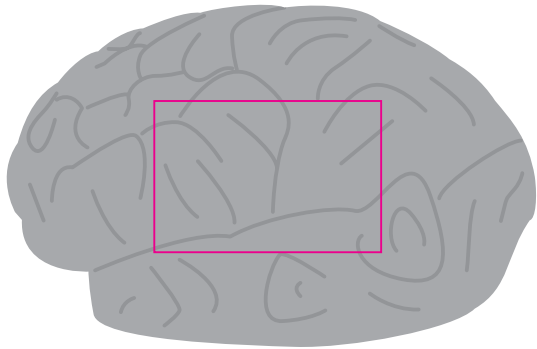

LL112 - Brain Stress Reliever: Grey

Pad Print  PMS XXXc

Top
Print Area: 30mm Diameter
Actual print size: xxmmL x xxmmH

Sides
Print Area: 30mmL x 20mmH
Actual print size: xxmmL x xxmmH

Finished print area 