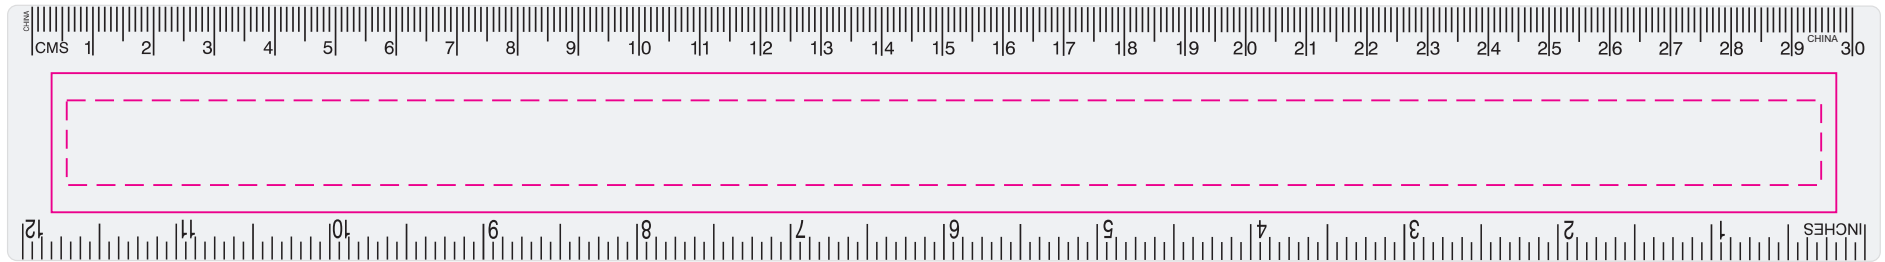

**LL11 - Transparent 30cm Ruler - Frosted Clear or Transparent - Blue, Green, Orange, Purple & Red**

Screen Print  PMS XXXc

Digital  CMYK

Showing at approx 80% of size

Showing at approx 20% of size

**Screen**  
Print Area: 295mmL x 23mmH  
Actual print size: xxmmL x xxmmH

**Digital Print**  
Print Area: 290mmL x 14mmH  
Actual print size: xxmmL x xxmmH

Finished print area - Screen Print   
Finished print area - Digital Print 

Screen Print

Digital

**Screen**

Print Area: 295mmL x 23mmH

Actual print size: xxmmL x xxmmH

**Digital Print**

Print Area: 290mmL x 14mmH

Actual print size: xxmmL x xxmmH

Finished print area - Screen Print   
Finished print area - Digital Print 