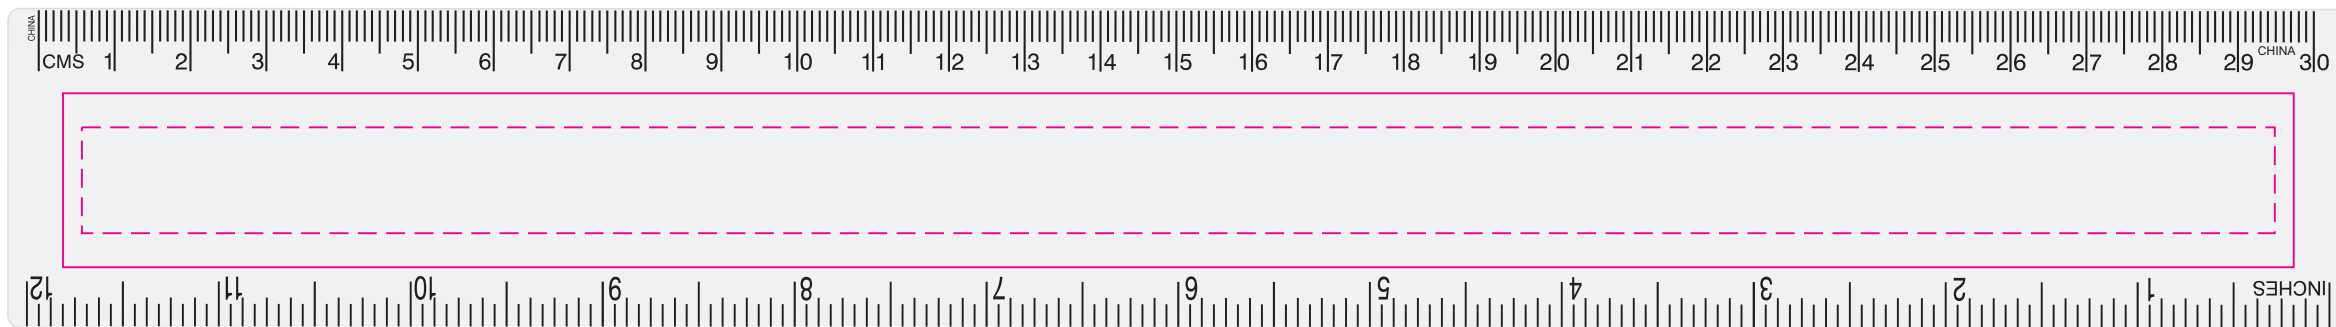

**LL11 - Transparent 30cm Ruler - Frosted Clear or Transparent - Blue, Green, Orange, Purple & Red**

Screen Print  PMS XXXc

Digital  CMYK

Showing at approx 80% of size

Showing at approx 20% of size

**Screen**  
Print Area: 295mmL x 23mmH  
Actual print size: xxmmL x xxmmH

**Digital Print**  
Print Area: 290mmL x 14mmH  
Actual print size: xxmmL x xxmmH

Finished print area - Screen Print   
Finished print area - Digital Print 

Screen Print

Digital

**Screen**

Print Area: 295mmL x 23mmH

Actual print size: xxmmL x xxmmH

**Digital Print**

Print Area: 290mmL x 14mmH

Actual print size: xxmmL x xxmmH

Finished print area - Screen Print   
Finished print area - Digital Print 