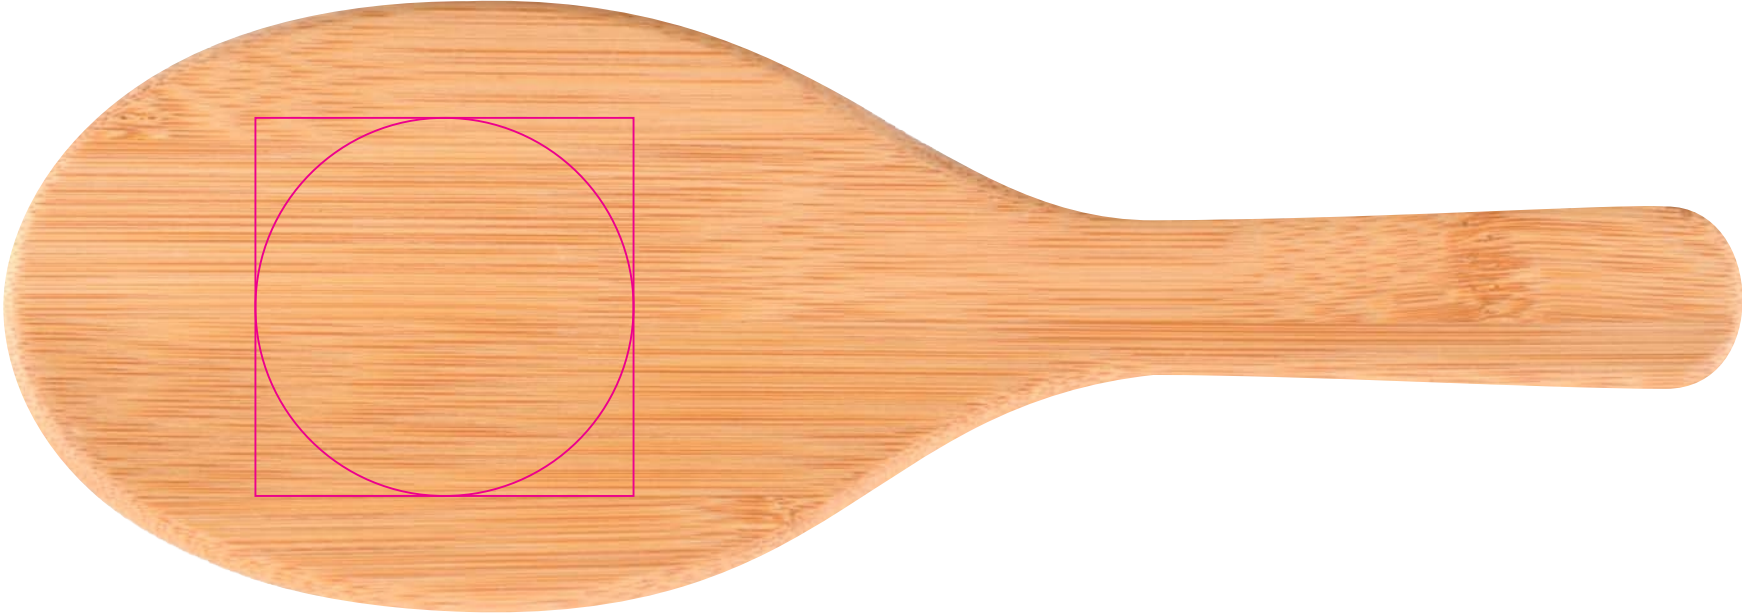

Logo Here

Job # XXXXXX
Cust # XXXX-XC

LL1047 - Spa Bamboo Hair Brush - Natural

Pad Print PMS XXXc

Digital 

Laser Engraved

Decoration available on back of brush only.

IMPORTANT

Imperfections in the surface of this item can occur due to the nature of the material.

Pad/Digital/Laser
Print area: 50mm Diameter / 50mmL x 50mmH
Actual print size: xxmmL x xxmmH

Finished print area 