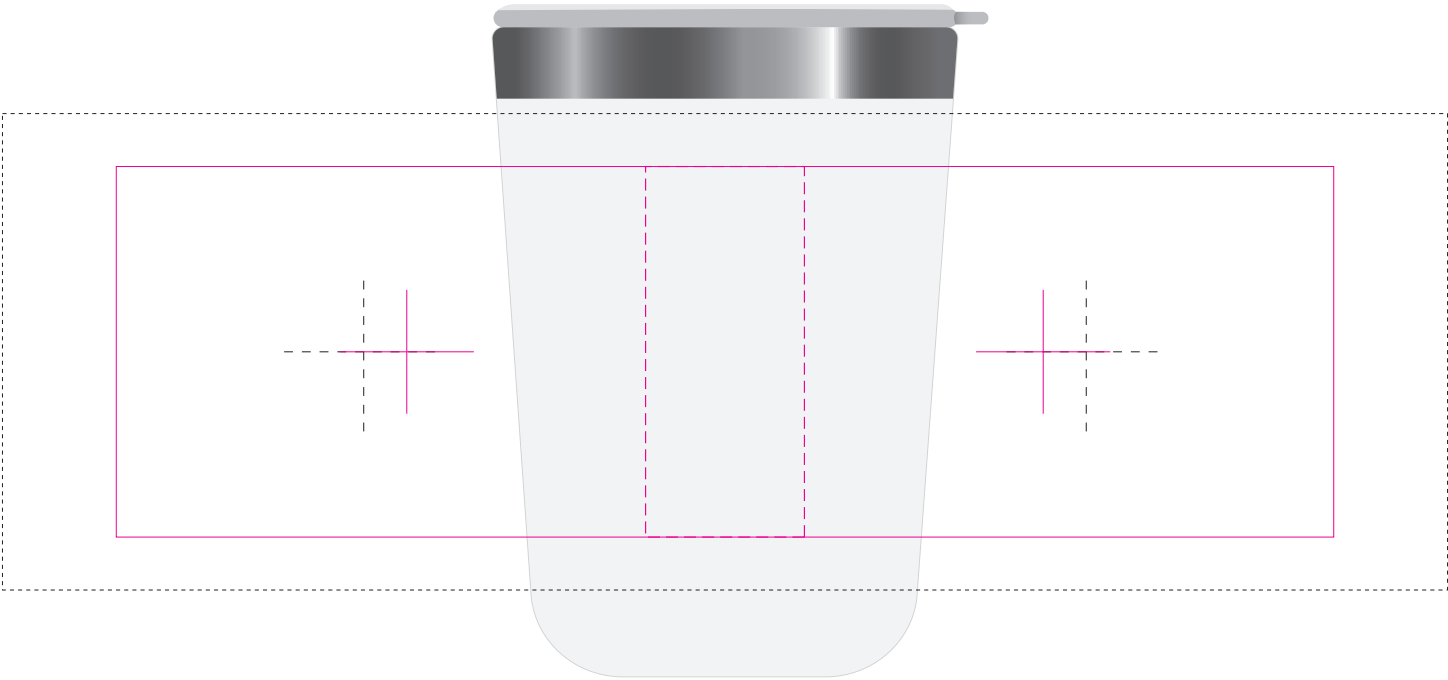

LL1023 - Rizz Coffee Cup - *Black/Black, Navy Blue/Black, White*

- Rotary Screen  PMS XXXc
- Laser Engrave  Laser Engrave
- Rotary Digital  CMYK
- CMYK Direct Digital  CMYK

Below showing at approx 60% of size

- Digital Rotary - *Joined Wrap***
Print Area: 273mmL x 90mmH
Actual print size: xxmmL x xxmmH
- Digital/Laser**
Print Area: 30mmL x 70mmH
Actual print size: xxmmL x xxmmH
- Rotary Screen**
Print Area: 230mmL x 70mmH
Actual print size: xxmmL x xxmmH