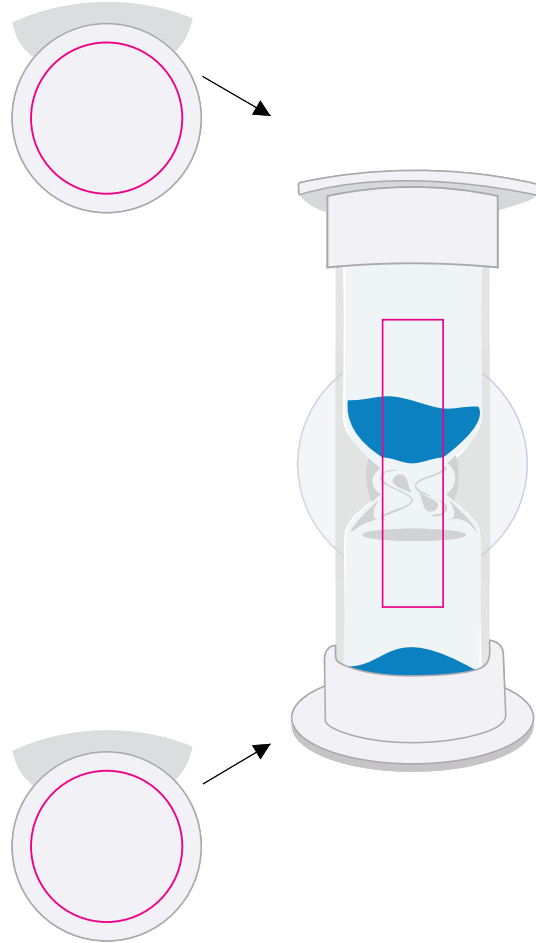

LL1002 - Water Saving Shower Timer - Clear/White/Blue

Pad Print  PMS XXXc

Cap/s
Print Area: 20mm Diameter
Actual print size: xxmmL x xxmmH

Barrel
Print Area: 8mmL x 38mmH
Actual print size: xxmmL x xxmmH

Finished print area 