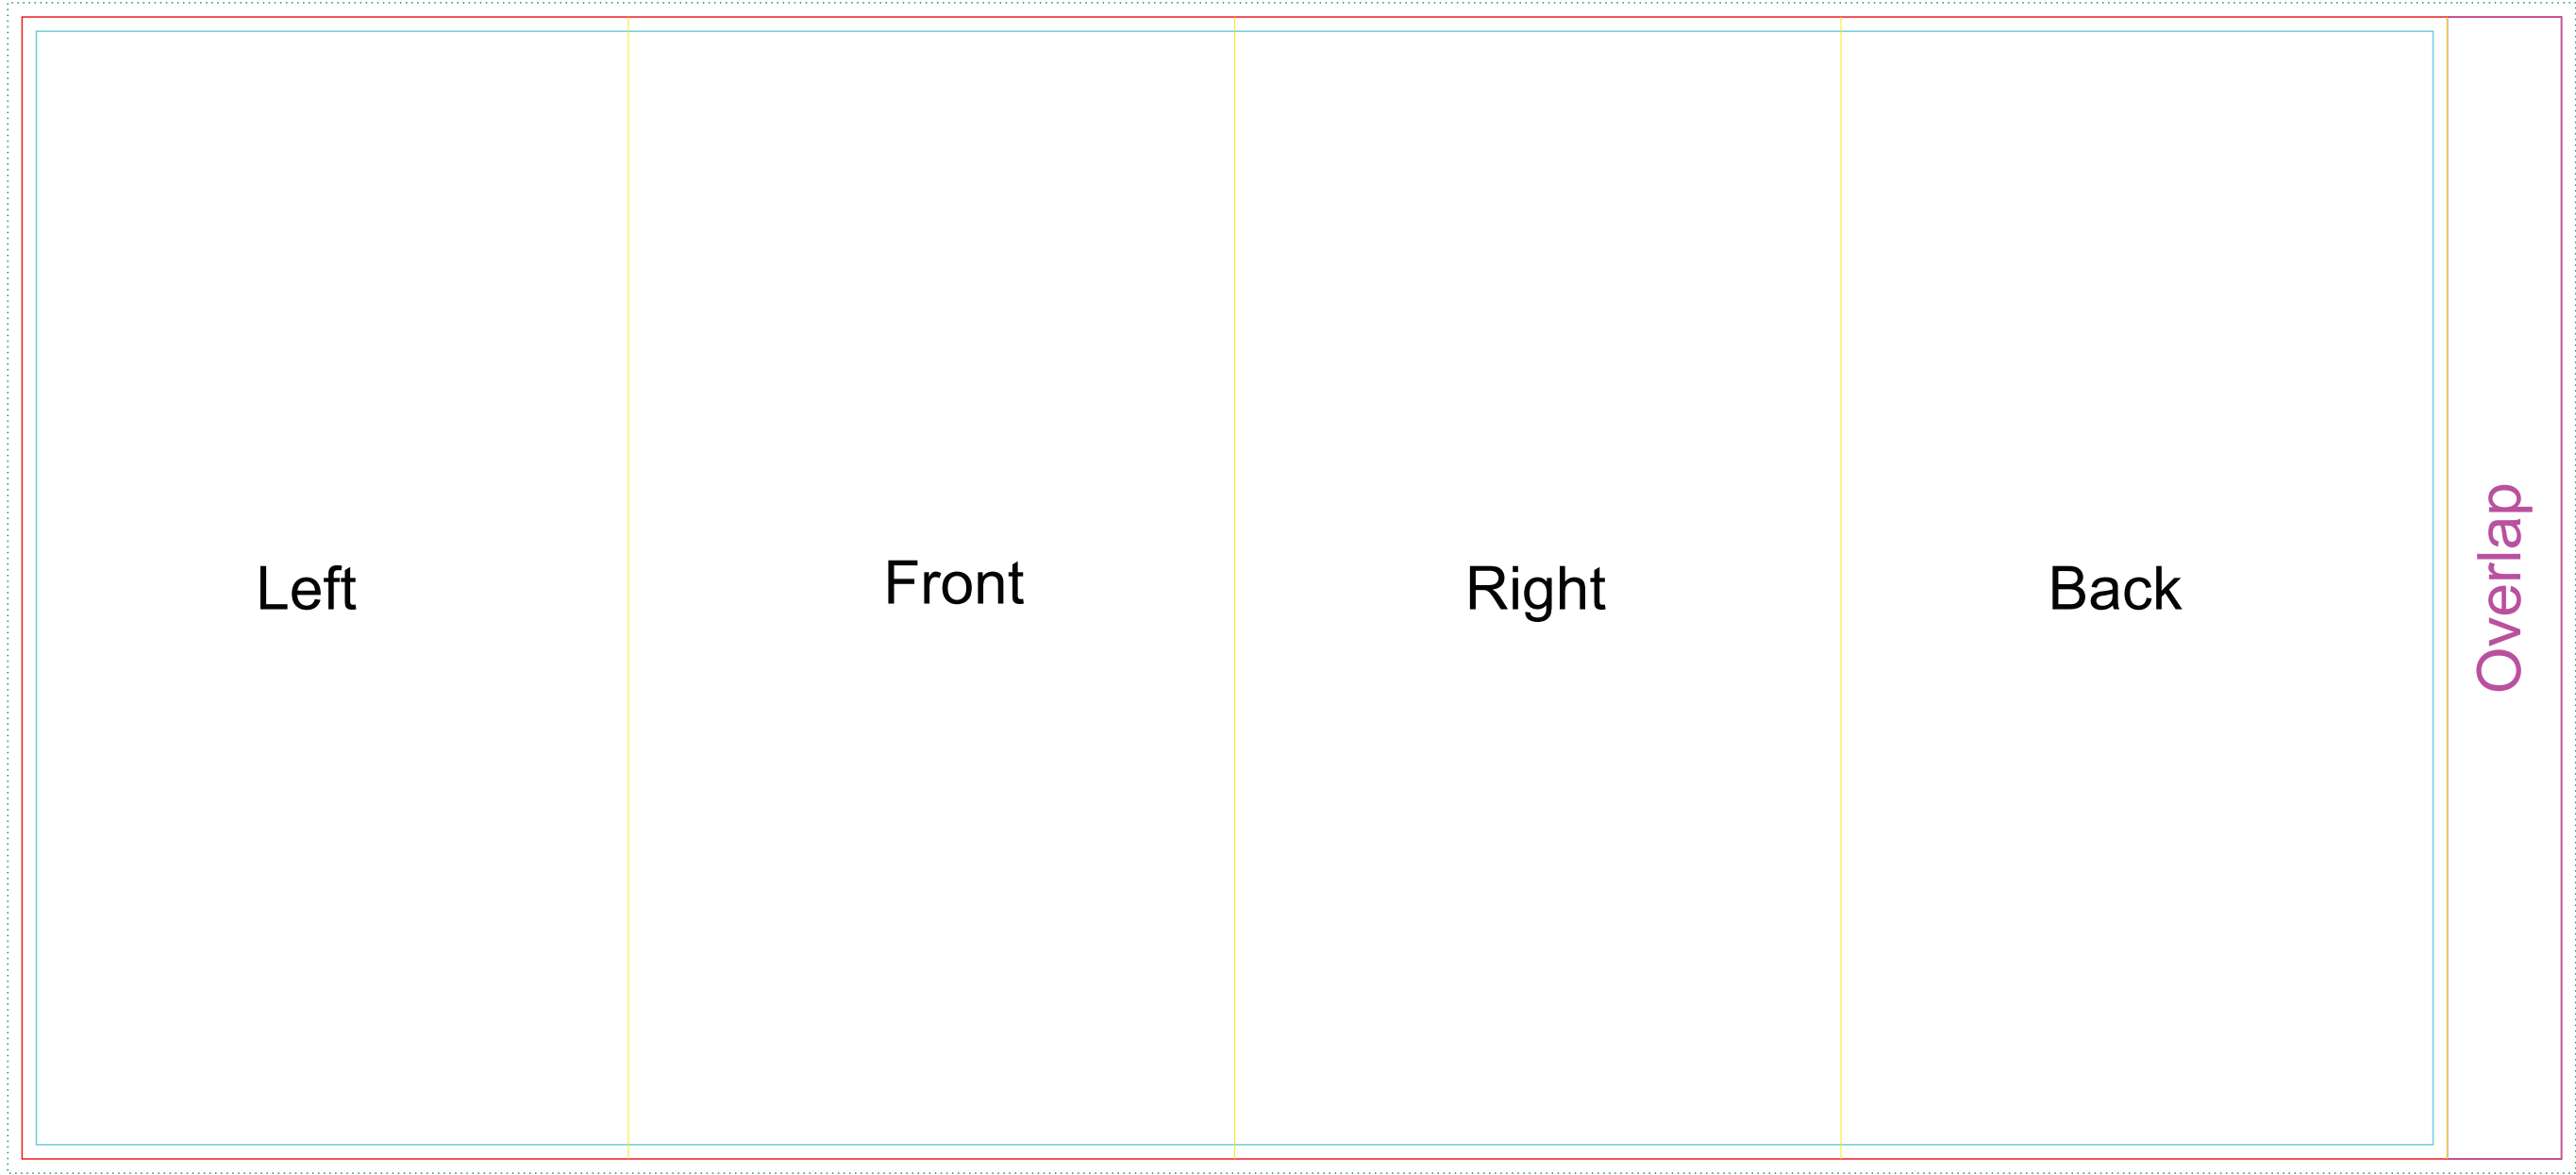

Digital/Laser

Print Area: 30mmL x 55mmH

Actual print size: xxmmL x xxmmH

Digital Rotary - Joined Wrap

Print Area: 252mmL x 65mmH

Actual print size: xxmmL x xxmmH

Rotary Screen

Print Area: 230mmL x 60mmH

Actual print size: xxmmL x xxmmH

Finished print area - Roll/Screen 
Finished print area - Laser/Digital 
Finished print area - Digital Rotary 
Approx Opposite Positions 

Digital Sleeve
Print Area: 356mmL x 160mmH
Actual print size: xxmmL x xxmmH