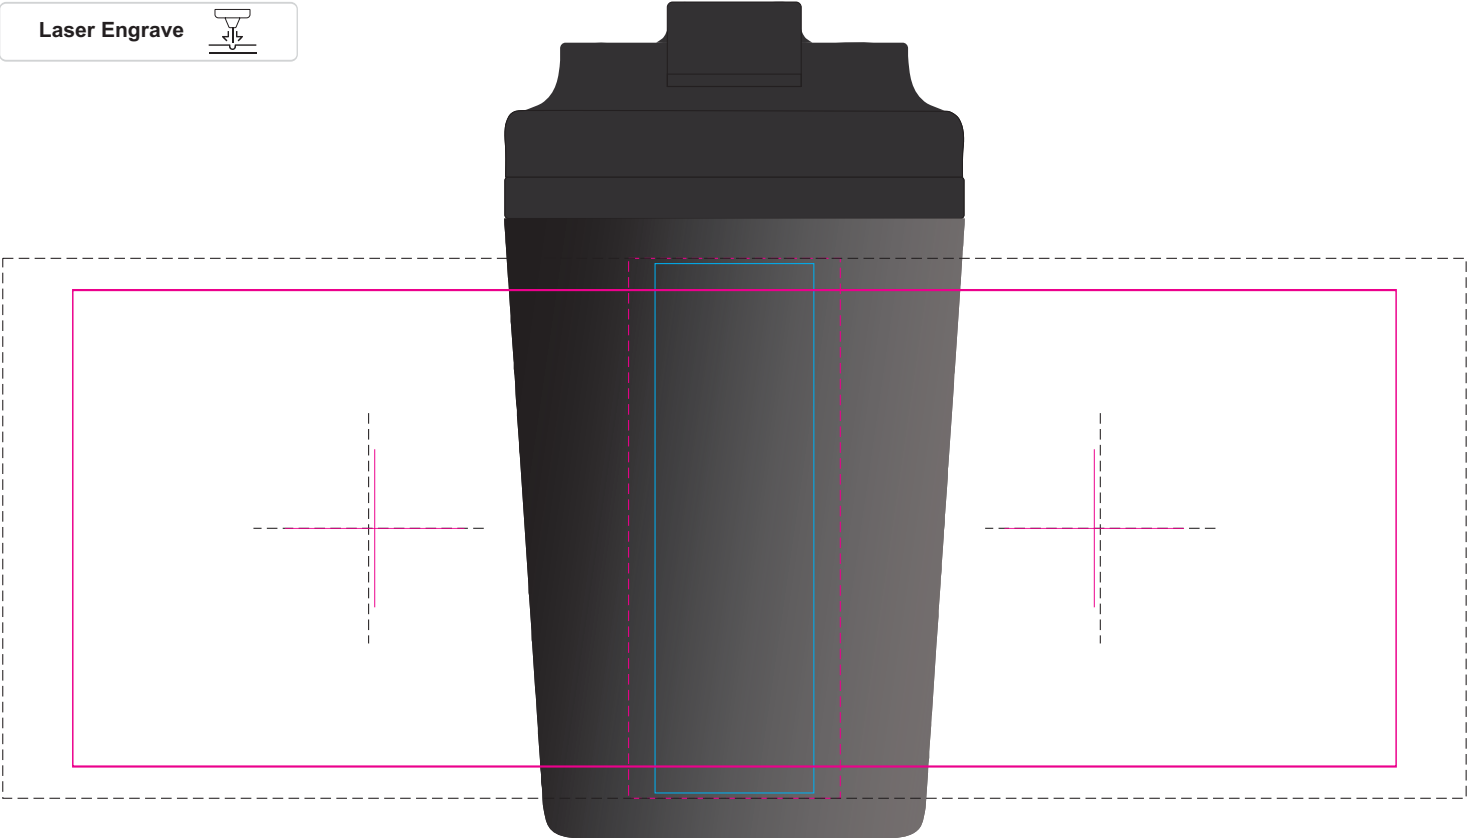

LI0976 - Taurus Coffee Cup - Black, White, Navy Blue, Silver

- Roll Print  PMS XXXc
- CMYK Direct Digital  C M Y K
- Rotary Digital  C M Y K
- Laser Engrave 

Below is 70% of actual size

Roll/Screen

Print Area: 250mmL x 90mmH
Actual print size: mmL x xxmmH

Digital

Print Area: 40mmL x 102mmH
Actual print size: xxmmL x xxmmH

Digital Rotary - Joined Wrap

Print area: 276.46mmL x 102mmH
Actual print size: xxmmL x xxmmH

Laser

Print Area: 30mmL x 100mmH
Actual print size: xxmmL x xxmmH

Finished print area - Roll Print	
Finished print area - Digital	
Finished print area - Laser	
Finished print area - Digital Rotary	
Approx Opposite Positions	

Below is 30% of actual size

Roll Print

PMS
XXXc

Sleeve

Print Area: 388mmL x 170mmH

Actual print size: mmL x mmH

Max print area for copy & text	
Finished print area	
Folds	
Bleed Requirement	