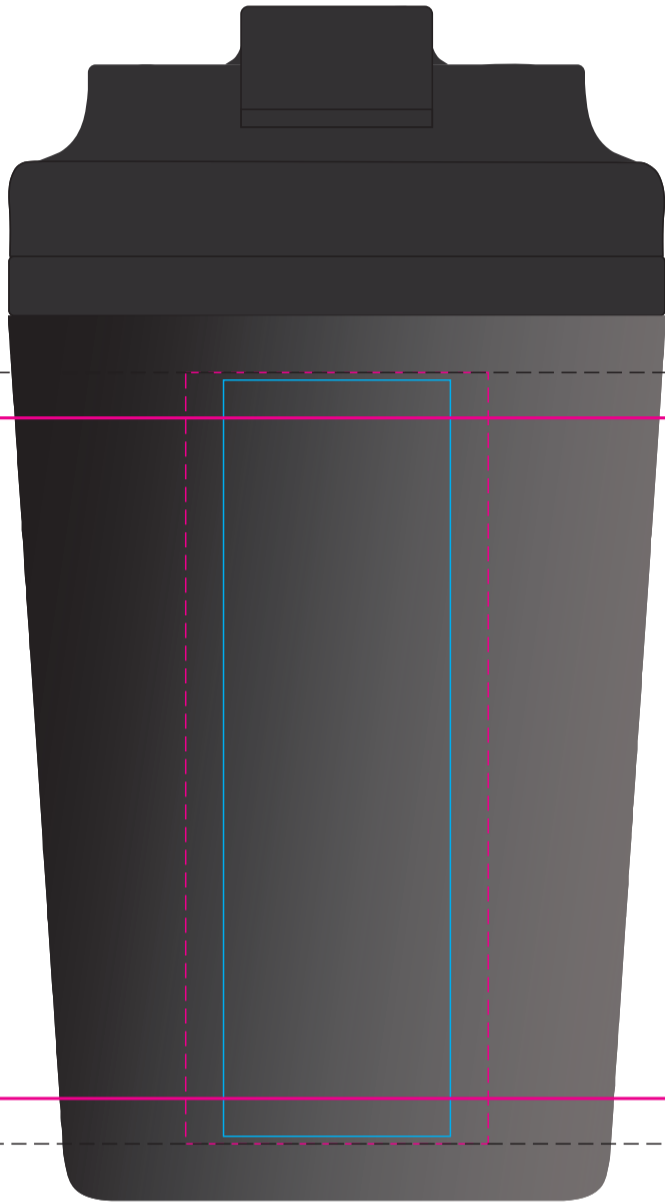

LI0976 - Taurus Coffee Cup - Black, White, Navy Blue, Silver

- Roll Print  PMS XXXc
- CMYK Direct Digital  C M Y K
- Rotary Digital  C M Y K
- Laser Engrave 

Below is 70% of actual size

Roll/Screen

Print Area: 250mmL x 90mmH
Actual print size: mmL x xxmmH

Finished print area - Roll Print	
Finished print area - Digital	
Finished print area - Laser	
Finished print area - Digital Rotary	
Approx Opposite Positions	

Below is 30% of actual size

Roll Print

PMS
XXXc

CMYK Direct Digital

Rotary Digital

Laser Engrave

Below is 50% of actual size

Roll/Screen

Print Area: 250mmL x 90mmH
Actual print size: mmL x xxmmH

Digital

Print Area: 40mmL x 102mmH
Actual print size: xxmmL x xxmmH

Sleeve

Print Area: 388mmL x 170mmH

Actual print size: mmL x mmH

Max print area for copy & text	
Finished print area	
Folds	
Bleed Requirement	