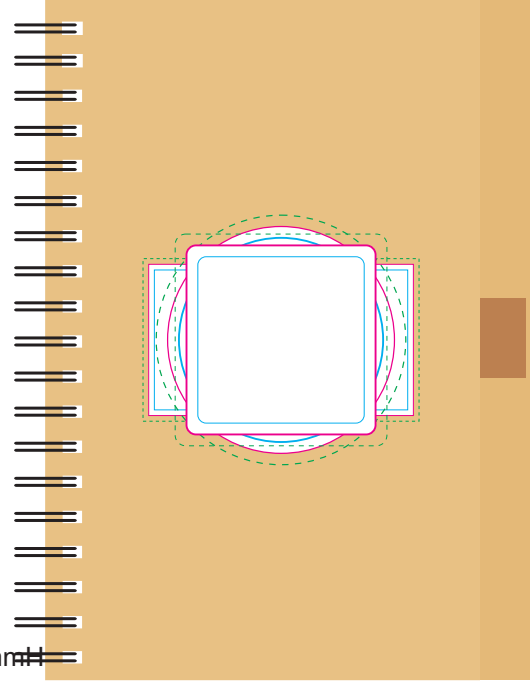

LL0952 - Savannah Spiral Notebook with Matador Eco Pen - Natural

Screen Print  PMS XXXc

CMYK Label 

CMYK Direct Digital 

Showing at approx 50% of size

Showing at approx 50% of size

NOTEBOOK
Screen Print
Print Area: 80mmL x 110mmH
Actual print size: xxmmL x xxmmH

Digital Print
Print Area: 70mmL x 80mmH
Actual print size: xxmmL x xxmmH

Finished print area - *Screen Print* 
Finished print area - *Digital Print* 

PEN
Digital/Pad Print
Print Area: 55mmL x 7mmH
Actual print size: xxmmL x xxmmH

Digital Print
Print Area: 90mmL x 5mmH
Actual print size: xxmmL x xxmmH

Finished print area 

Label
Print Area: 50mmL x 50mmH
Actual print size: xxmmL x xxmmH

Print Area: 70mmL x 40mmH
Actual print size: xxmmL x xxmmH

Finished print area - Screen Print 
Finished print area - Digital Print 

Finished print area 

Label

Print Area: 50mmL x 50mmH
Actual print size: xxmmL x xxmmH

Print Area: 70mmL x 40mmH
Actual print size: xxmmL x xxmmH