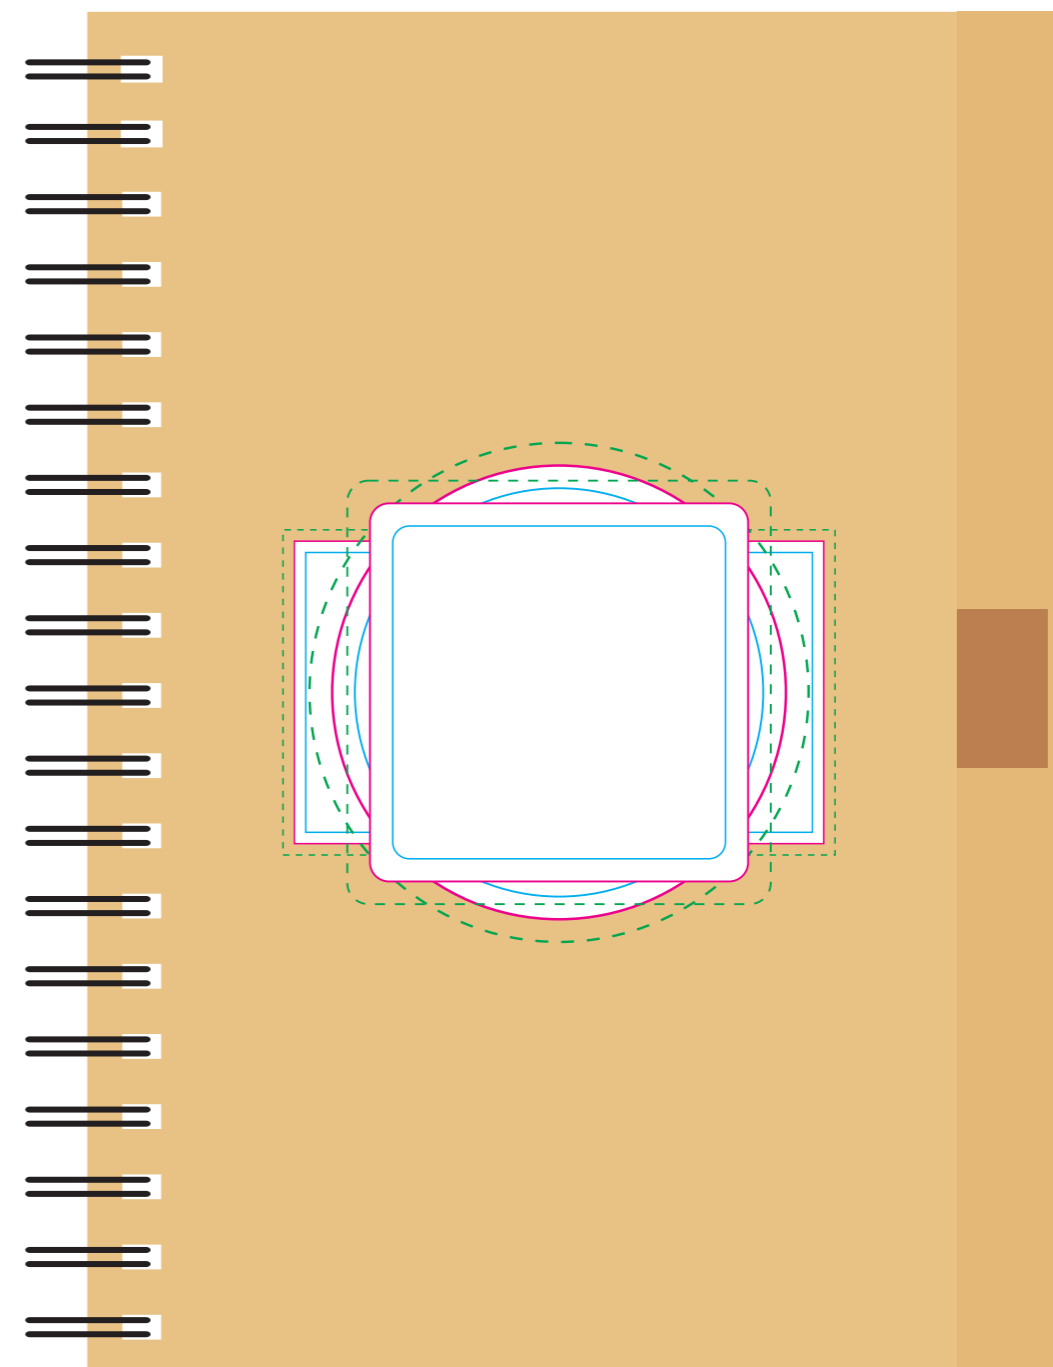

LL0952 - Savannah Spiral Notebook with Matador Eco Pen - Natural

Screen Print  PMS XXXc

CMYK Label 

CMYK Direct Digital 

Showing at approx 50% of size

Showing at approx 50% of size

NOTEBOOK
Screen Print
Print Area: 80mmL x 110mmH
Actual print size: xxmmL x xxmmH

Digital Print
Print Area: 90mmL x 5mmH
Actual print size: xxmmL x xxmmH

Finished print area 

Label
Print Area: 50mmL x 50mmH
Actual print size: xxmmL x xxmmH

Print Area: 70mmL x 40mmH
Actual print size: xxmmL x xxmmH

Print Area: 60mm Diameter
Actual print size: xxmmL x xxmmH

Max print area for copy & text 
Finished print area 
Bleed line 

Screen Print 

CMYK Direct Digital 

CMYK Label 

NOTEBOOK

Screen Print
Print Area: 80mmL x 110mmH
Actual print size: xxmmL x xxmmH

Finished print area - Screen Print 
Finished print area - Digital Print 

Finished print area 

Label

Print Area: 50mmL x 50mmH
Actual print size: xxmmL x xxmmH

Print Area: 70mmL x 40mmH
Actual print size: xxmmL x xxmmH