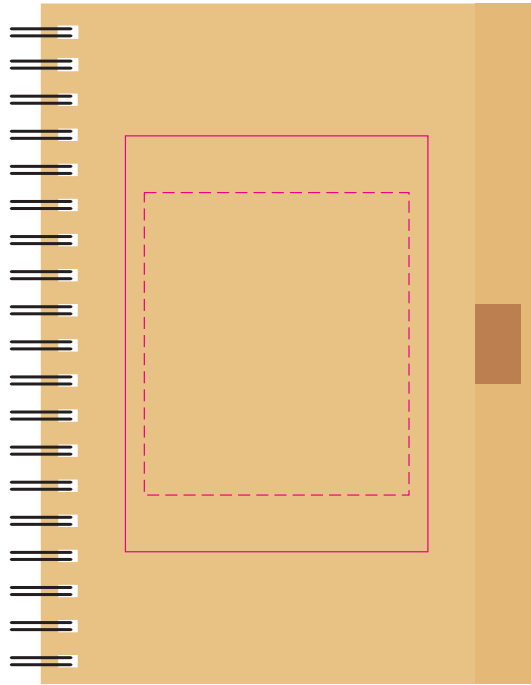

LL0952 - Savannah Spiral Notebook with Matador Eco Pen - Natural

Screen Print  PMS XXXc

CMYK Label 

CMYK Direct Digital 

Showing at approx 50% of size

Showing at approx 50% of size

NOTEBOOK
Screen Print
Print Area: 80mmL x 110mmH
Actual print size: xxmmL x xxmmH

Digital Print
Print Area: 70mmL x 80mmH
Actual print size: xxmmL x xxmmH

Finished print area - *Screen Print* 
Finished print area - *Digital Print* 

PEN
Digital/Pad Print
Print Area: 55mmL x 7mmH
Actual print size: xxmmL x xxmmH

Digital Print
Print Area: 90mmL x 5mmH
Actual print size: xxmmL x xxmmH

Finished print area 

Label
Print Area: 50mmL x 50mmH
Actual print size: xxmmL x xxmmH

Print Area: 70mmL x 40mmH
Actual print size: xxmmL x xxmmH

Finished print area - Screen Print 
Finished print area - Digital Print 

Finished print area 

Label

Print Area: 50mmL x 50mmH
Actual print size: xxmmL x xxmmH

Print Area: 70mmL x 40mmH
Actual print size: xxmmL x xxmmH