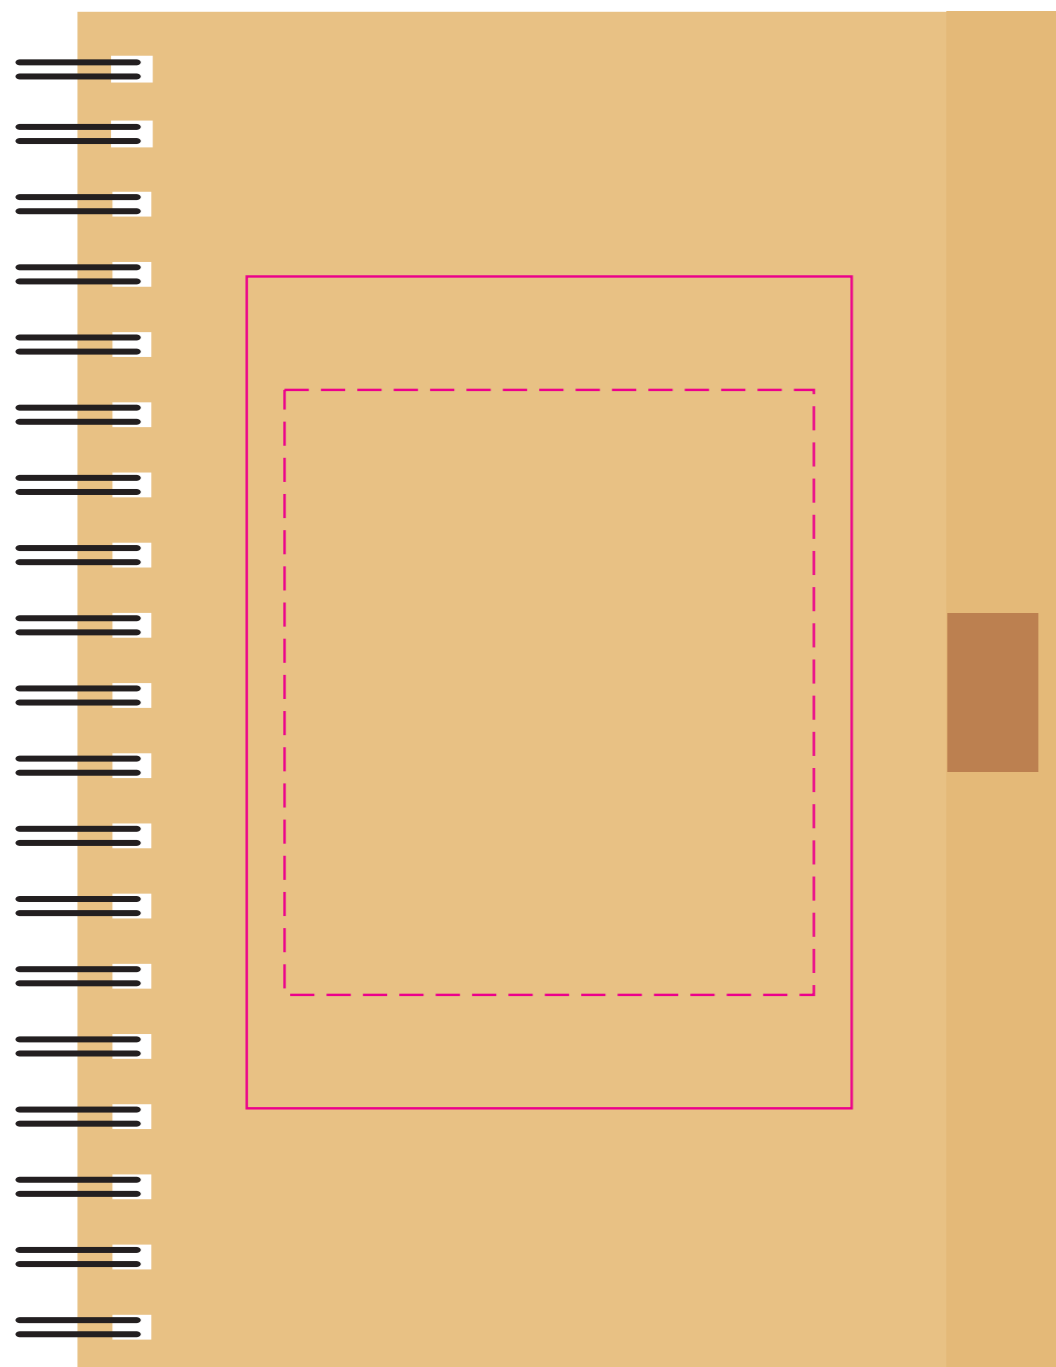

Digital Print
Print Area: 70mmL x 80mmH
Actual print size: xxmmL x xxmmH

Finished print area - *Screen Print* 
Finished print area - *Digital Print* 

PEN
Digital/Pad Print
Print Area: 55mmL x 7mmH
Actual print size: xxmmL x xxmmH

Digital Print
Print Area: 90mmL x 5mmH
Actual print size: xxmmL x xxmmH

Finished print area 

Label
Print Area: 50mmL x 50mmH
Actual print size: xxmmL x xxmmH

Print Area: 70mmL x 40mmH
Actual print size: xxmmL x xxmmH

Print Area: 60mm Diameter
Actual print size: xxmmL x xxmmH

Max print area for copy & text 
Finished print area 
Bleed line 

Screen Print 

CMYK Direct Digital 

CMYK Label 

NOTEBOOK

Screen Print
Print Area: 80mmL x 110mmH
Actual print size: xxmmL x xxmmH

Finished print area - Screen Print 
Finished print area - Digital Print 

Finished print area 

Label

Print Area: 50mmL x 50mmH
Actual print size: xxmmL x xxmmH

Print Area: 70mmL x 40mmH
Actual print size: xxmmL x xxmmH