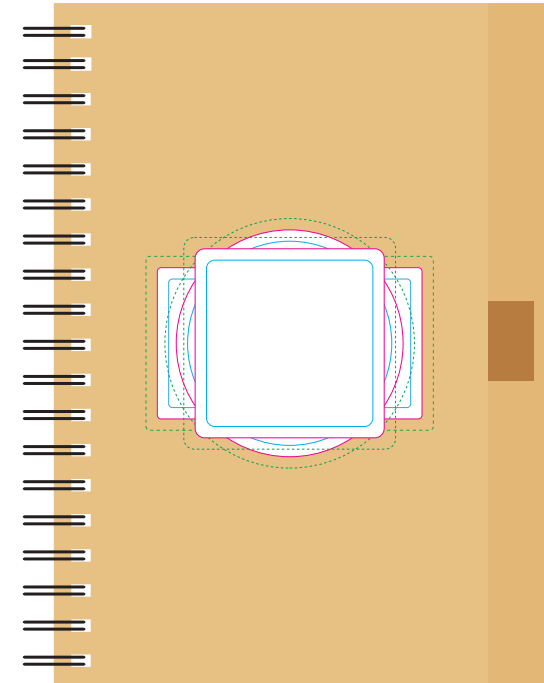

LL0952 - Savannah Spiral Notebook with Matador Eco Pen - Natural

Screen Print  PMS XXXc

CMYK Label 

CMYK Direct Digital 

Showing at approx 50% of size

NOTEBOOK
Screen Print
Print Area: 80mmL x 110mmH
Actual print size: xxmmL x xxmmH

Digital Print
Print Area: 70mmL x 80mmH
Actual print size: xxmmL x xxmmH

Finished print area - Screen Print 
Finished print area - Digital Print 

PEN
Pad Print
Print Area: 55mmL x 7mmH
Actual print size: xxmmL x xxmmH

Digital Print
Print Area: 90mmL x 6mmH
Actual print size: xxmmL x xxmmH

Finished print area 

Showing at approx 50% of size

Label
Print Area: 50mmL x 50mmH
Actual print size: xxmmL x xxmmH

Print Area: 70mmL x 40mmH
Actual print size: xxmmL x xxmmH

Print Area: 70mmL x 40mmH
Actual print size: xxmmL x xxmmH

Print Area: 60mm Diameter
Actual print size: xxmmL x xxmmH

Max print area for copy & text 
Finished print area 
Bleed line 