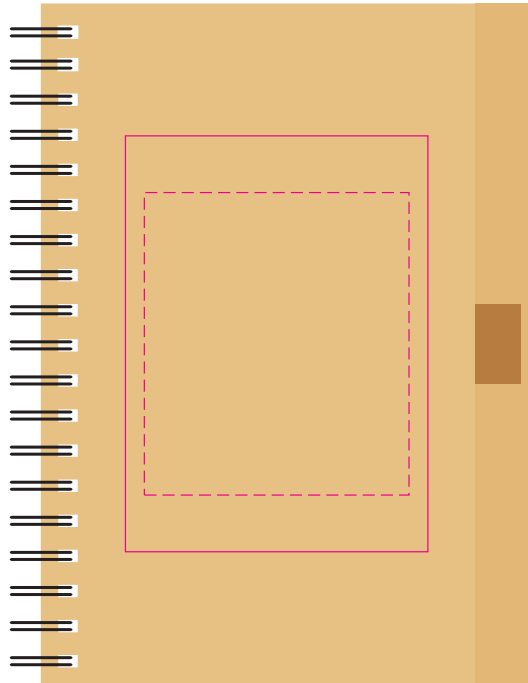

LL0952 - Savannah Spiral Notebook with Matador Eco Pen - Natural

Screen Print  PMS XXXc

CMYK Label 

CMYK Direct Digital 

Showing at approx 50% of size

NOTEBOOK
Screen Print
Print Area: 80mmL x 110mmH
Actual print size: xxmmL x xxmmH

Digital Print
Print Area: 70mmL x 80mmH
Actual print size: xxmmL x xxmmH

Finished print area - Screen Print 
Finished print area - Digital Print 

PEN
Pad Print
Print Area: 55mmL x 7mmH
Actual print size: xxmmL x xxmmH

Digital Print
Print Area: 90mmL x 6mmH
Actual print size: xxmmL x xxmmH

Finished print area 

Showing at approx 50% of size

Label
Print Area: 50mmL x 50mmH
Actual print size: xxmmL x xxmmH

Print Area: 70mmL x 40mmH
Actual print size: xxmmL x xxmmH

Print Area: 70mmL x 40mmH
Actual print size: xxmmL x xxmmH

Print Area: 60mm Diameter
Actual print size: xxmmL x xxmmH

Max print area for copy & text 
Finished print area 
Bleed line 