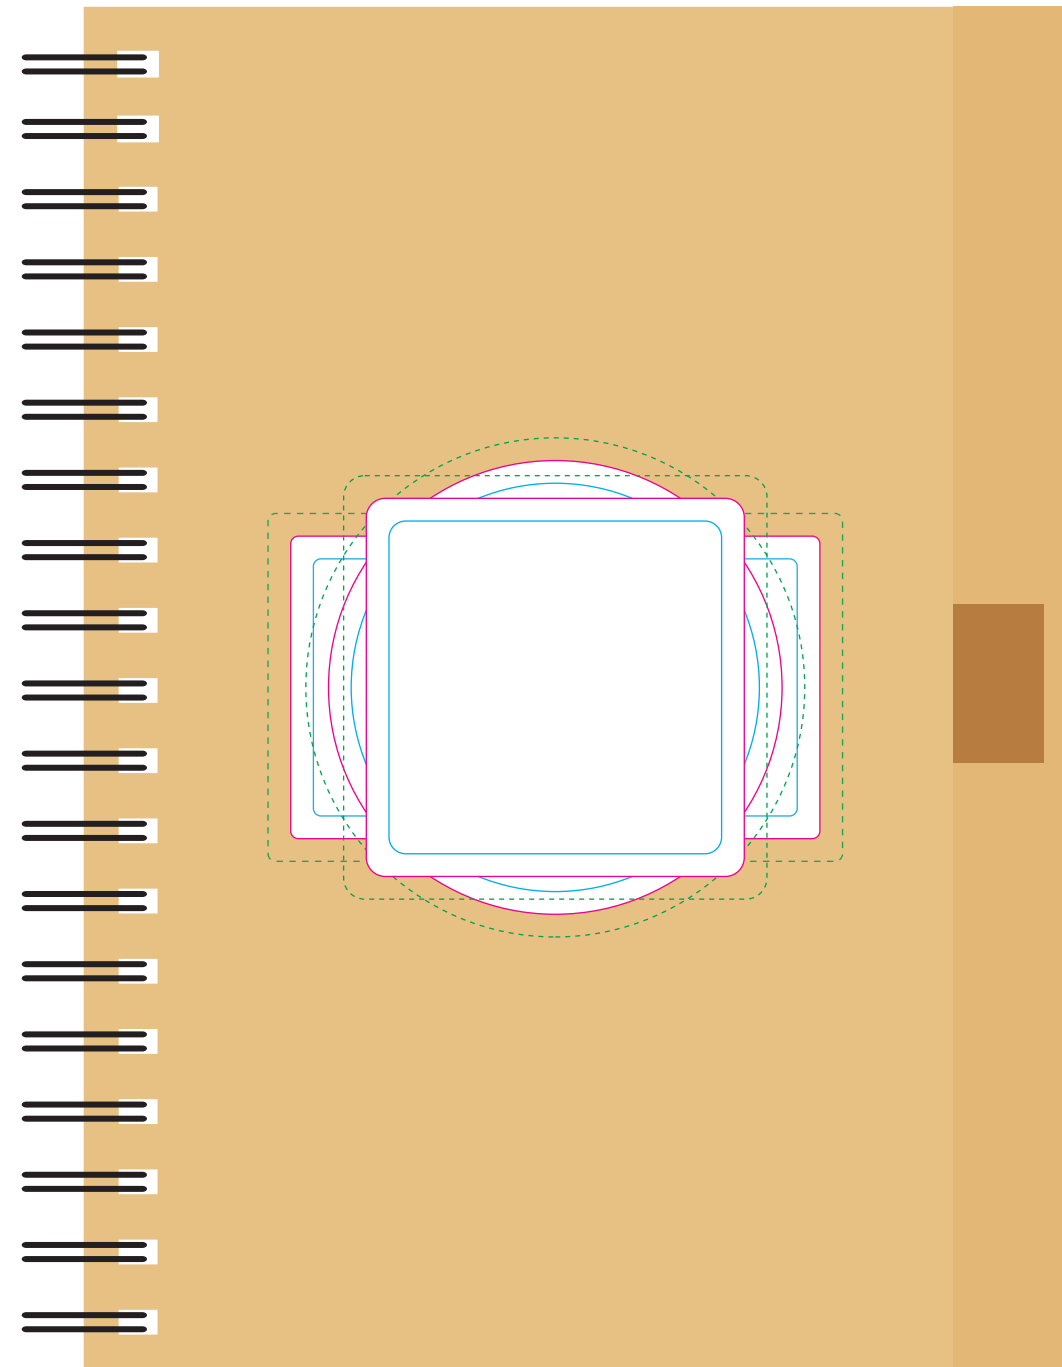

Digital Print
Print Area: 90mmL x 6mmH
Actual print size: xxmmL x xxmmH

Finished print area 

Showing at approx 50% of size

Label
Print Area: 50mmL x 50mmH
Actual print size: xxmmL x xxmmH

Print Area: 70mmL x 40mmH
Actual print size: xxmmL x xxmmH

Print Area: 60mm Diameter
Actual print size: xxmmL x xxmmH

Max print area for copy & text 
Finished print area 
Bleed line 

INT: _____
RPT SO: _____
QC: _____

Screen Print  PMS XXXC

CMYK Direct Digital 

CMYK Label 

NOTEBOOK
Screen Print

Print Area: 80mmL x 110mmH
Actual print size: xxmmL x xxmmH

Digital Print

Print Area: 70mmL x 80mmH
Actual print size: xxmmL x xxmmH

Finished print area - Screen Print 
Finished print area - Digital Print 

PEN
Pad Print

Print Area: 55mmL x 7mmH
Actual print size: xxmmL x xxmmH

Digital Print

Print Area: 90mmL x 6mmH
Actual print size: xxmmL x xxmmH

Finished print area 

Label

Print Area: 50mmL x 50mmH
Actual print size: xxmmL x xxmmH