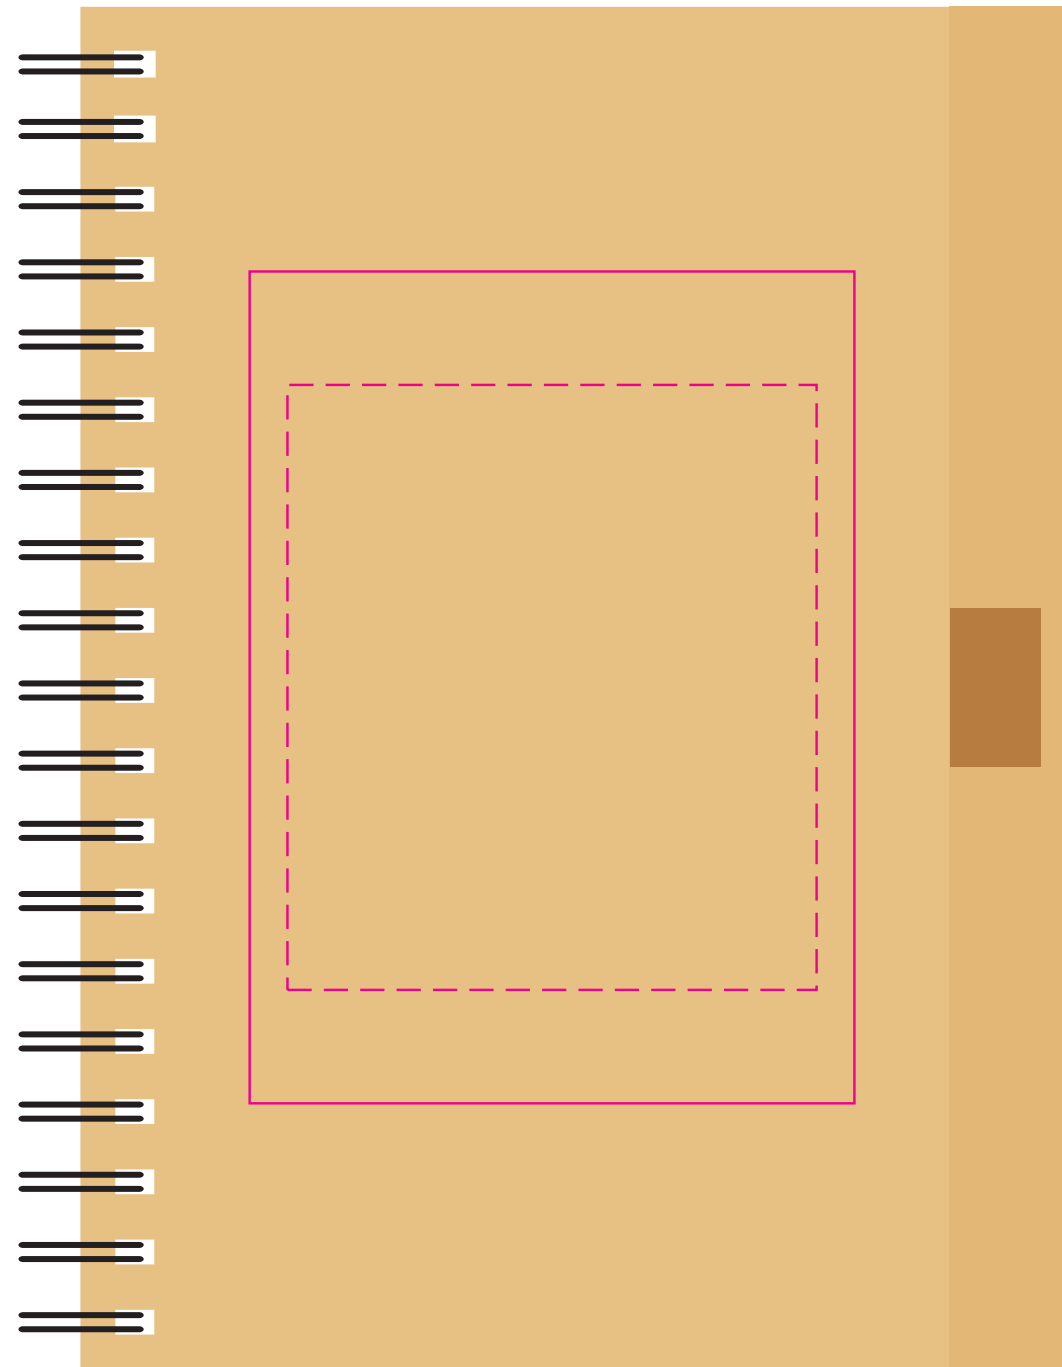

Digital Print
Print Area: 90mmL x 6mmH
Actual print size: xxmmL x xxmmH

Finished print area 

Showing at approx 50% of size

Label
Print Area: 50mmL x 50mmH
Actual print size: xxmmL x xxmmH

Print Area: 70mmL x 40mmH
Actual print size: xxmmL x xxmmH

Print Area: 60mm Diameter
Actual print size: xxmmL x xxmmH

Max print area for copy & text 
Finished print area 
Bleed line 

INT: _____
RPT SO: _____
QC: _____

Screen Print  PMS XXXC

CMYK Direct Digital 

CMYK Label 

NOTEBOOK
Screen Print

Print Area: 80mmL x 110mmH
Actual print size: xxmmL x xxmmH

Digital Print

Print Area: 70mmL x 80mmH
Actual print size: xxmmL x xxmmH

Finished print area - Screen Print 
Finished print area - Digital Print 

PEN
Pad Print

Print Area: 55mmL x 7mmH
Actual print size: xxmmL x xxmmH

Digital Print

Print Area: 90mmL x 6mmH
Actual print size: xxmmL x xxmmH

Finished print area 

Label

Print Area: 50mmL x 50mmH
Actual print size: xxmmL x xxmmH