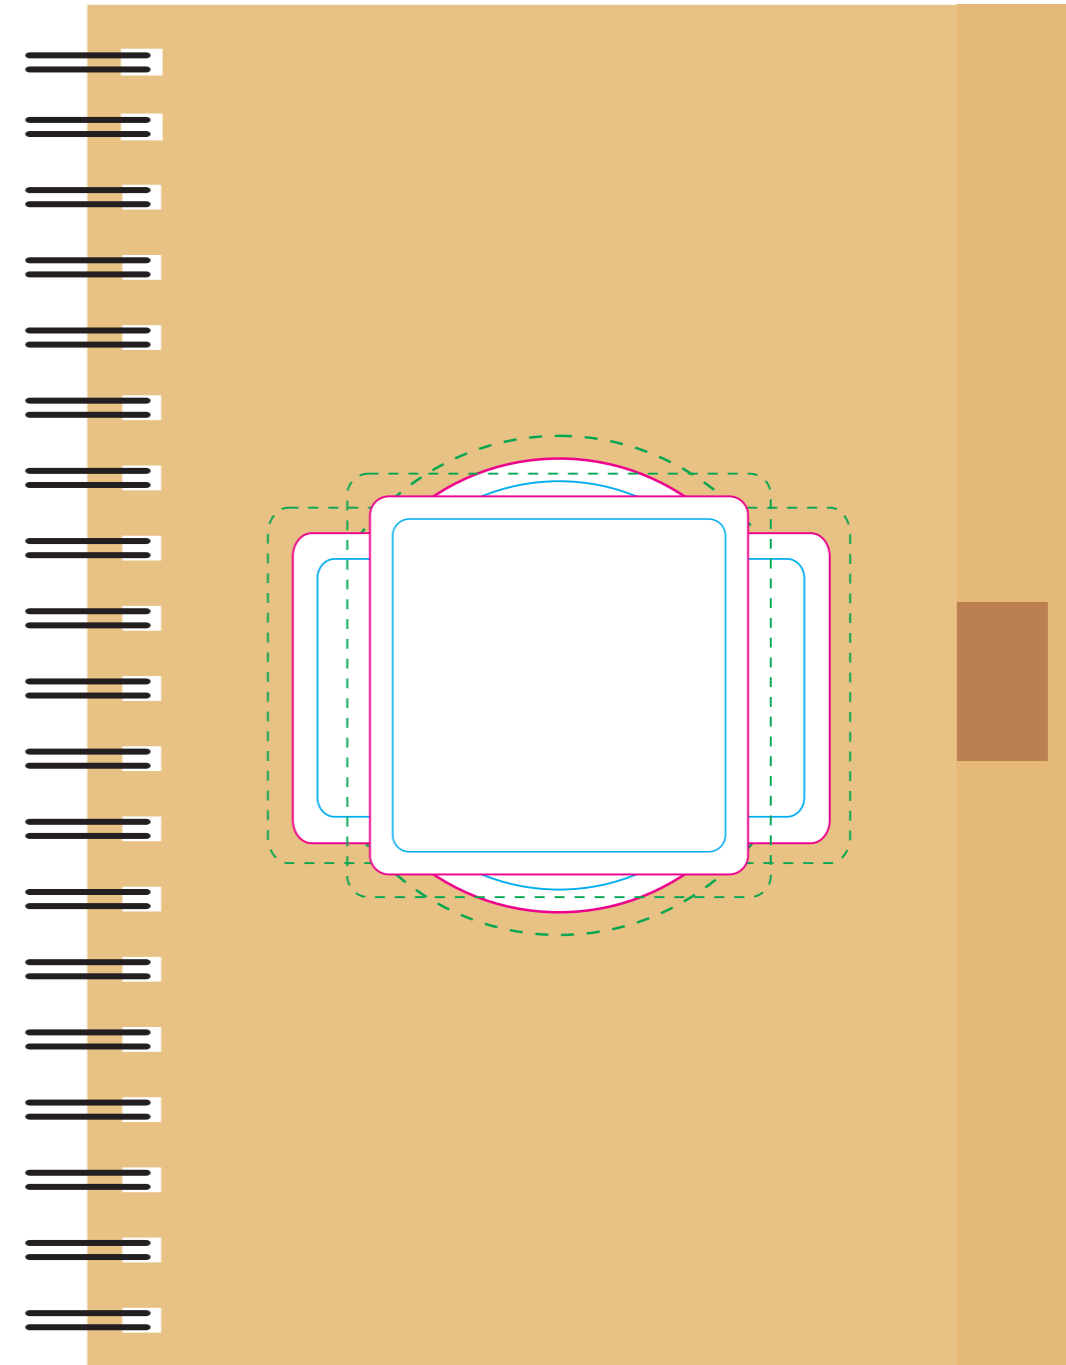

Screen Print PMS XXXc

Digital CMYK

Label

NOTEBOOK
Screen Print
Print Area: 80mmL x 110mmH
Actual print size: xxmmL x xxmmH

Digital Print
Print Area: 70mmL x 80mmH
Actual print size: xxmmL x xxmmH

PEN
Digital/Pad Print
Print Area: 55mmL x 7mmH
Actual print size: xxmmL x xxmmH

Digital Print
Print Area: 90mmL x 5mmH
Actual print size: xxmmL x xxmmH

Finished print area - Digital Print
Finished print area - Screen Print

Finished print area

Label
Print Area: 50mmL x 50mmH
Actual print size: xxmmL x xxmmH

Print Area: 71mmL x 41mmH
Actual print size: xxmmL x xxmmH

Print Area: 60mm Diameter
Actual print size: xxmmL x xxmmH

Max print area for copy & text
Finished print area
Bleed line