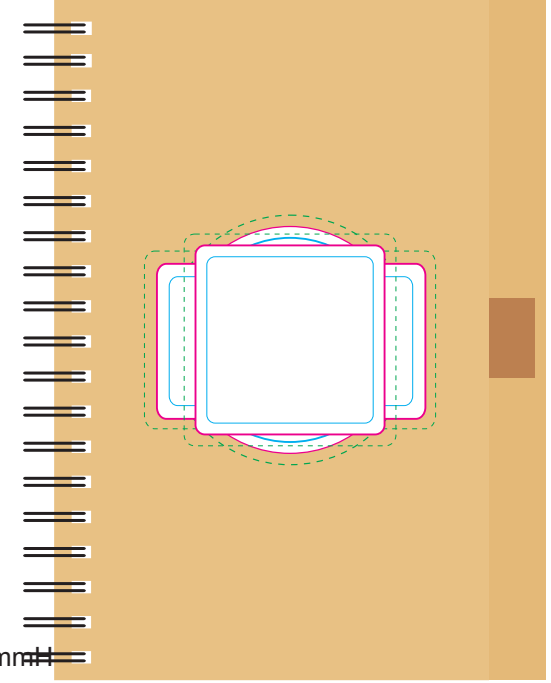

**LL0951 - Savannah Spiral Notebook with Matador Cardboard Pen - Natural & Natural/Black, Natural/Blue, Natural/Green, Natural/Orange or Natural/Red**

Screen Print 

Digital 

Label 

**NOTEBOOK**  
**Screen Print**  
Print Area: 80mmL x 110mmH  
Actual print size: xxmmL x xxmmH

**Digital Print**  
Print Area: 70mmL x 80mmH  
Actual print size: xxmmL x xxmmH

Finished print area - Digital Print   
Finished print area - Screen Print 

**PEN**  
**Digital/Pad Print**  
Print Area: 55mmL x 7mmH  
Actual print size: xxmmL x xxmmH

**Digital Print**  
Print Area: 90mmL x 5mmH  
Actual print size: xxmmL x xxmmH

Finished print area 

Showing at approx 50% of size

Showing at approx 50% of size

**Label**  
Print Area: 50mmL x 50mmH  
Actual print size: xxmmL x xxmmH

**Digital Print**  
Print Area: 90mmL x 5mmH  
Actual print size: xxmmL x xxmmH

Finished print area - Digital Print  
Finished print area - Screen Print

Finished print area

**Label**  
Print Area: 50mmL x 50mmH  
Actual print size: xxmmL x xxmmH