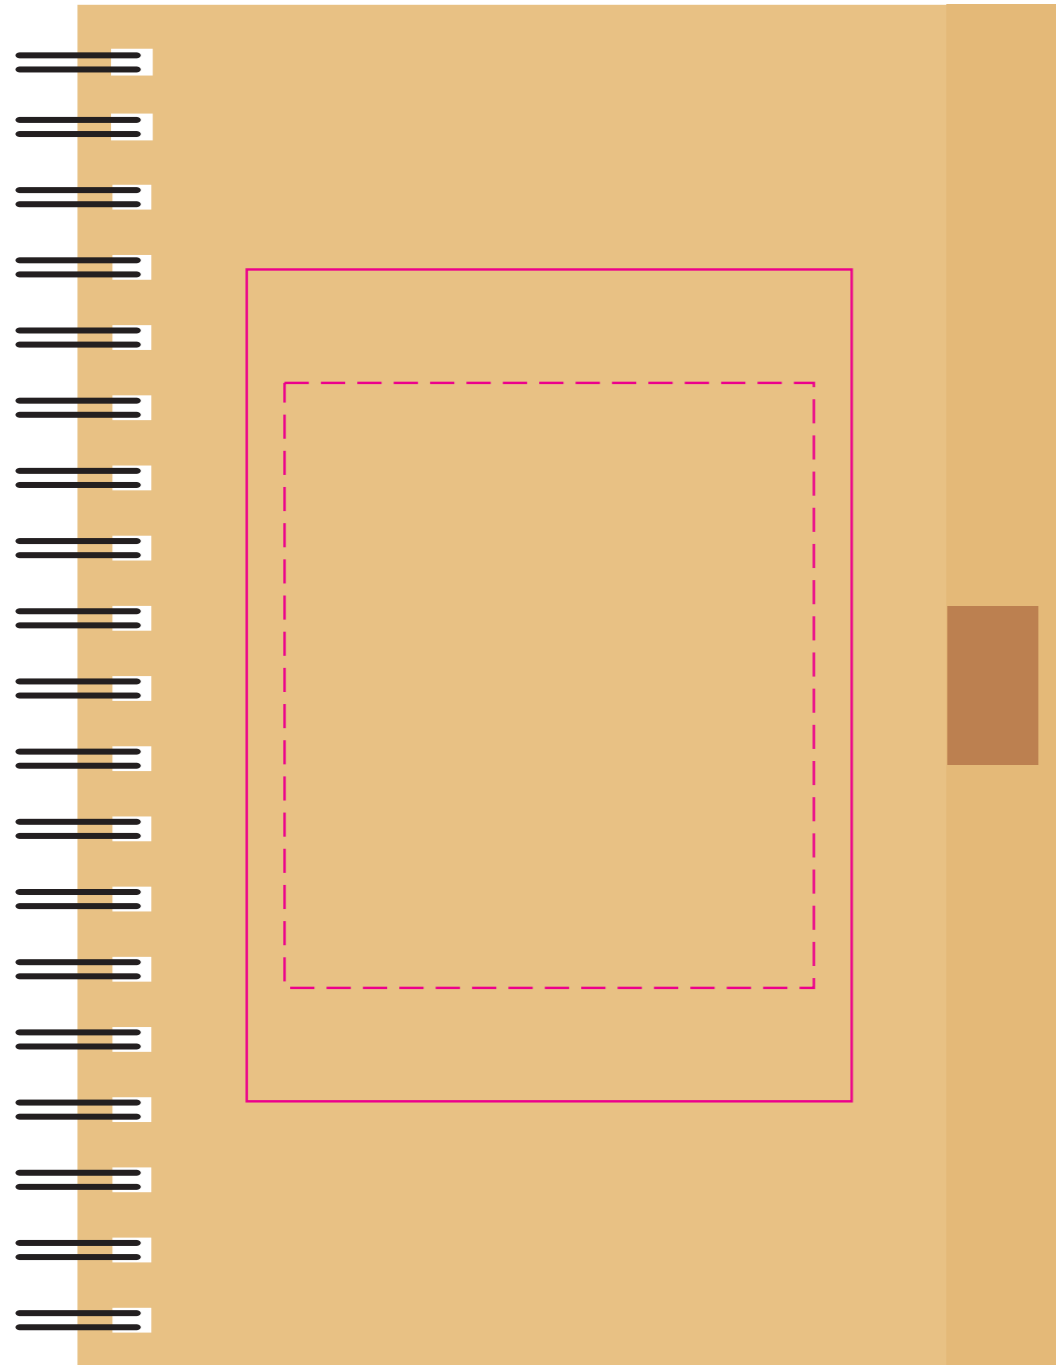

Screen Print PMS XXXc

Digital CMYK

Label

NOTEBOOK
Screen Print
Print Area: 80mmL x 110mmH
Actual print size: xxmmL x xxmmH

Digital Print
Print Area: 70mmL x 80mmH
Actual print size: xxmmL x xxmmH

PEN
Digital/Pad Print
Print Area: 55mmL x 7mmH
Actual print size: xxmmL x xxmmH

Digital Print
Print Area: 90mmL x 5mmH
Actual print size: xxmmL x xxmmH

Finished print area - Digital Print
Finished print area - Screen Print

Finished print area

Label
Print Area: 50mmL x 50mmH
Actual print size: xxmmL x xxmmH

Print Area: 71mmL x 41mmH
Actual print size: xxmmL x xxmmH

Print Area: 60mm Diameter
Actual print size: xxmmL x xxmmH

Max print area for copy & text
Finished print area
Bleed line