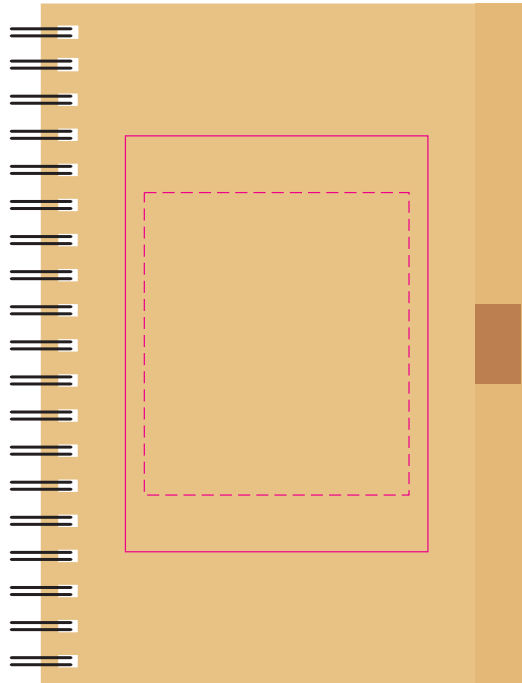

**LL0951 - Savannah Spiral Notebook with Matador Cardboard Pen - Natural & Natural/Black, Natural/Blue, Natural/Green, Natural/Orange or Natural/Red**

Screen Print 

Digital 

Label 

**NOTEBOOK**  
**Screen Print**  
Print Area: 80mmL x 110mmH  
Actual print size: xxmmL x xxmmH

**Digital Print**  
Print Area: 70mmL x 80mmH  
Actual print size: xxmmL x xxmmH

Finished print area - Digital Print   
Finished print area - Screen Print 

**PEN**  
**Digital/Pad Print**  
Print Area: 55mmL x 7mmH  
Actual print size: xxmmL x xxmmH

**Digital Print**  
Print Area: 90mmL x 5mmH  
Actual print size: xxmmL x xxmmH

Finished print area 

Showing at approx 50% of size

Showing at approx 50% of size

**Label**  
Print Area: 50mmL x 50mmH  
Actual print size: xxmmL x xxmmH

**Digital Print**  
Print Area: 90mmL x 5mmH  
Actual print size: xxmmL x xxmmH

Finished print area - Digital Print  
Finished print area - Screen Print

Finished print area

**Label**  
Print Area: 50mmL x 50mmH  
Actual print size: xxmmL x xxmmH