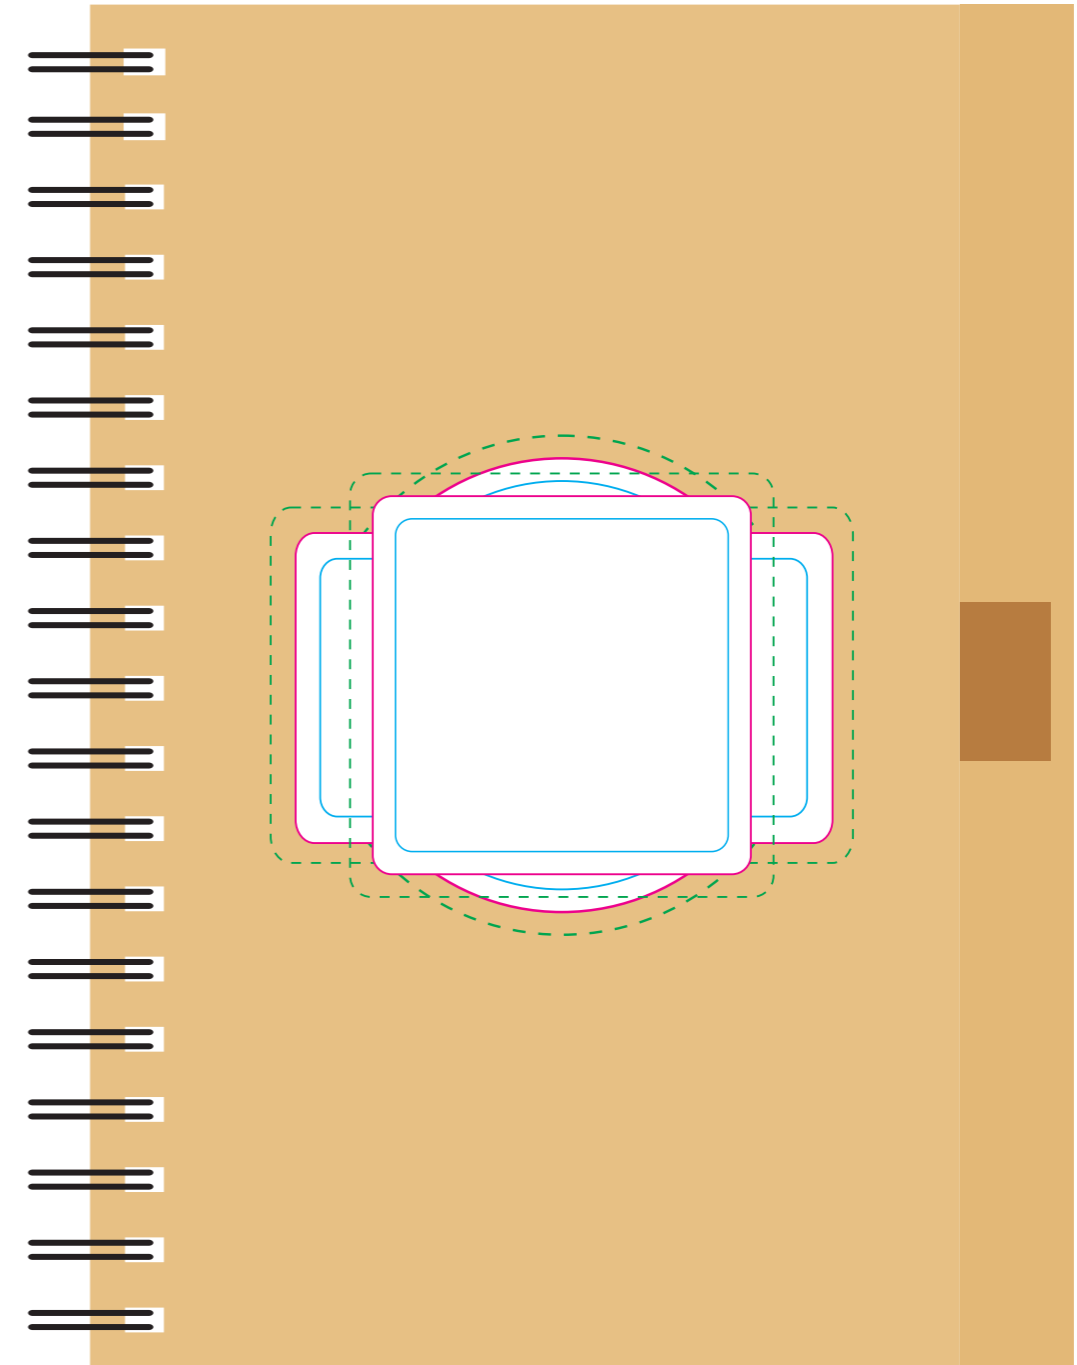

Screen Print PMS XXXc

CMYK Direct Digital

CMYK Label

NOTEBOOK
Screen Print
Print Area: 80mmL x 110mmH
Actual print size: xxmmL x xxmmH

Digital Print
Print Area: 70mmL x 80mmH
Actual print size: xxmmL x xxmmH

PEN
Pad Print
Print Area: 55mmL x 7mmH
Actual print size: xxmmL x xxmmH

Digital Print
Print Area: 90mmL x 6mmH
Actual print size: xxmmL x xxmmH

Finished print area - Digital Print
Finished print area - Screen Print

Finished print area

Label
Print Area: 50mmL x 50mmH
Actual print size: xxmmL x xxmmH

Print Area: 71mmL x 41mmH
Actual print size: xxmmL x xxmmH

Print Area: 60mm Diameter
Actual print size: xxmmL x xxmmH

Max print area for copy & text
Finished print area
Bleed line