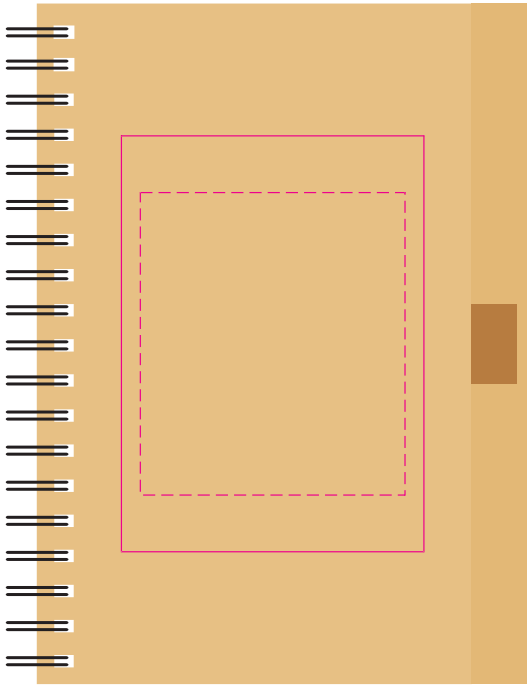

LL0951 - Savannah Spiral Notebook with Matador Cardboard Pen - Natural & Natural/Black, Natural/Blue, Natural/Green, Natural/Orange or Natural/Red

Screen Print 

CMYK Label 

CMYK Direct Digital 

Showing at approx 50% of size

NOTEBOOK
Screen Print
Print Area: 80mmL x 110mmH
Actual print size: xxmmL x xxmmH

Digital Print
Print Area: 70mmL x 80mmH
Actual print size: xxmmL x xxmmH

Finished print area - Digital Print 
Finished print area - Screen Print 

PEN
Pad Print
Print Area: 55mmL x 7mmH
Actual print size: xxmmL x xxmmH

Digital Print
Print Area: 90mmL x 6mmH
Actual print size: xxmmL x xxmmH

Finished print area 

Showing at approx 50% of size

Label
Print Area: 50mmL x 50mmH
Actual print size: xxmmL x xxmmH

Digital Print
Print Area: 90mmL x 6mmH
Actual print size: xxmmL x xxmmH

Finished print area - Digital Print
Finished print area - Screen Print

Finished print area

Label
Print Area: 50mmL x 50mmH
Actual print size: xxmmL x xxmmH