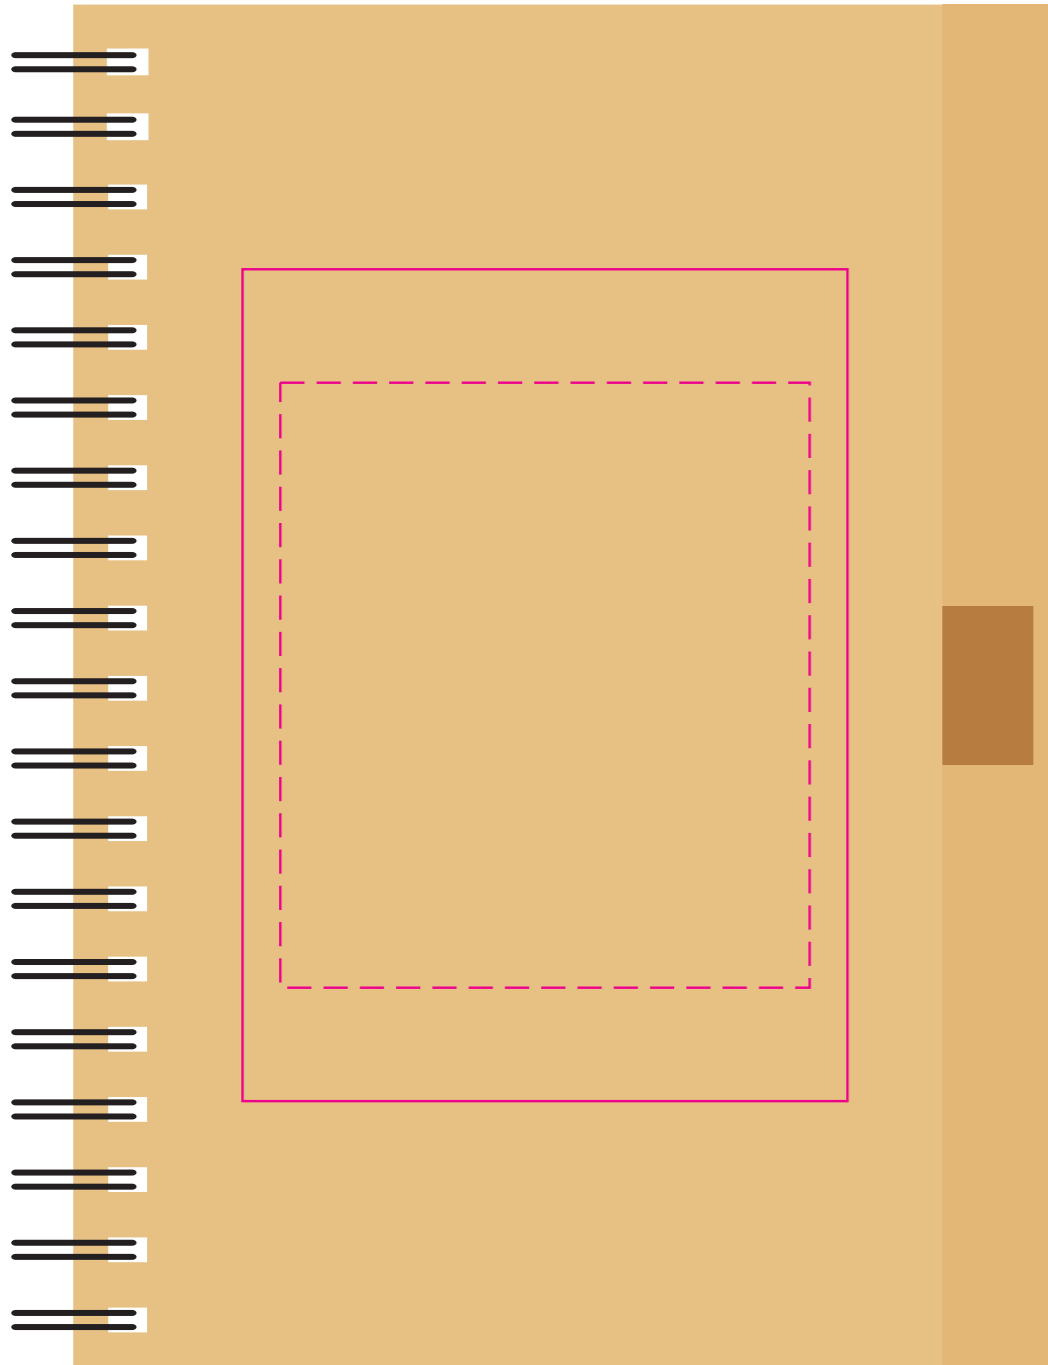

Screen Print PMS XXXc

CMYK Direct Digital

CMYK Label

NOTEBOOK
Screen Print
Print Area: 80mmL x 110mmH
Actual print size: xxmmL x xxmmH

Digital Print
Print Area: 70mmL x 80mmH
Actual print size: xxmmL x xxmmH

PEN
Pad Print
Print Area: 55mmL x 7mmH
Actual print size: xxmmL x xxmmH

Digital Print
Print Area: 90mmL x 6mmH
Actual print size: xxmmL x xxmmH

Finished print area - Digital Print
Finished print area - Screen Print

Finished print area

Label
Print Area: 50mmL x 50mmH
Actual print size: xxmmL x xxmmH

Print Area: 71mmL x 41mmH
Actual print size: xxmmL x xxmmH

Print Area: 60mm Diameter
Actual print size: xxmmL x xxmmH

Max print area for copy & text
Finished print area
Bleed line