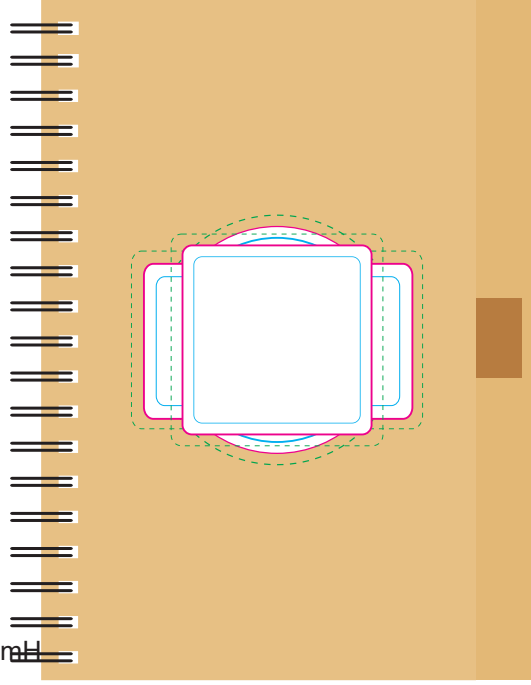

NOTEBOOK
Screen Print
Print Area: 80mmL x 110mmH
Actual print size: xxmmL x xxmmH

Digital Print
Print Area: 70mmL x 80mmH
Actual print size: xxmmL x xxmmH

Finished print area - Digital Print 
Finished print area - Screen Print 

PEN
Pad Print
Print Area: 55mmL x 7mmH
Actual print size: xxmmL x xxmmH

Digital Print
Print Area: 90mmL x 6mmH
Actual print size: xxmmL x xxmmH

Finished print area 

Showing at approx 50% of size

Label
Print Area: 50mmL x 50mmH
Actual print size: xxmmL x xxmmH

Print Area: 71mmL x 41mmH
Actual print size: xxmmL x xxmmH

Print Area: 60mm Diameter
Actual print size: xxmmL x xxmmH

Max print area for copy & text 
Finished print area 
Bleed line 

Screen Print PMS XXXc

Digital Print
Print Area: 90mmL x 6mmH
Actual print size: xxmmL x xxmmH

Finished print area - Digital Print
Finished print area - Screen Print

Finished print area

Label
Print Area: 50mmL x 50mmH
Actual print size: xxmmL x xxmmH