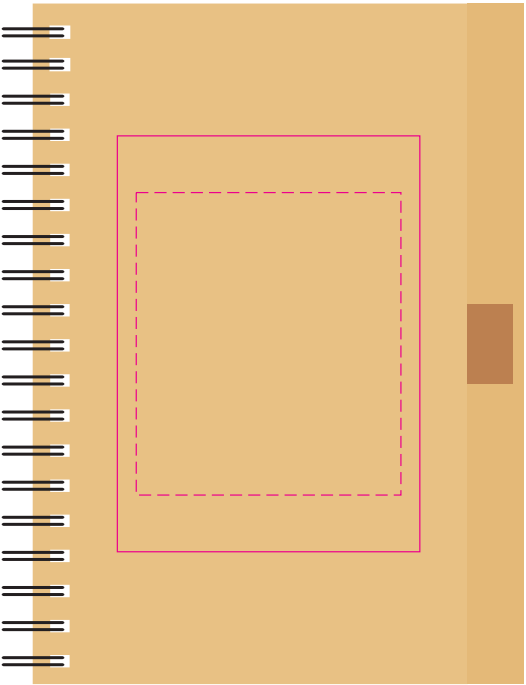

LL0950 - Savannah Spiral Notebook - Natural

Screen Print  PMS XXXc  
CMYK Direct Digital 

CMYK Label 

Showing at approx 50% of size

**Screen Print**  
Print Area: 80mmL x 110mmH  
Actual print size: xxmmL x xxmmH

**Digital Print**  
Print Area: 70mmL x 80mmH  
Actual print size: xxmmL x xxmmH

Finished print area - Digital Print   
Finished print area - Screen Print 

Showing at approx 50% of size

**Label**  
Print Area: 50mmL x 50mmH  
Actual print size: xxmmL x xxmmH

Print Area: 70mmL x 40mmH  
Actual print size: xxmmL x xxmmH

Print Area: 60mm Diameter  
Actual print size: xxmmL x xxmmH

Max print area for copy & text   
Finished print area   
Bleed line 

Screen Print  PMS  
XXXc

**Label**  
Print Area: 50mmL x 50mmH  
Actual print size: xxmmL x xxmmH

Print Area: 70mmL x 40mmH  
Actual print size: xxmmL x xxmmH

Print Area: 60mm Diameter  
Actual print size: xxmmL x xxmmH

Max print area for copy & text   
Finished print area   
Bleed line 