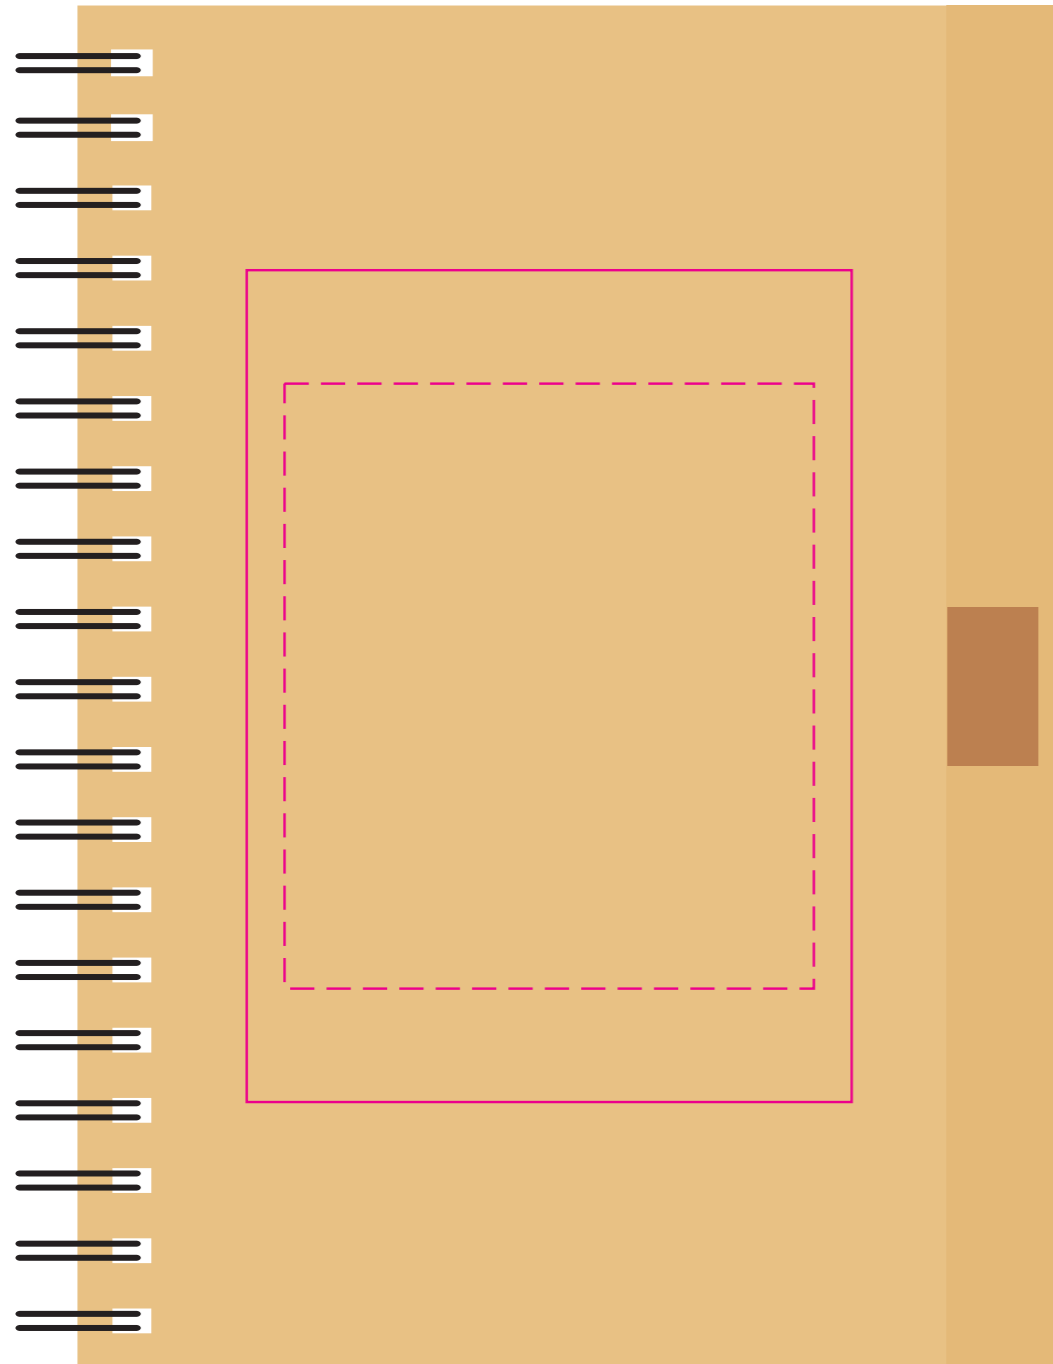

**Digital Print**  
Print Area: 70mmL x 80mmH  
Actual print size: xxmmL x xxmmH

Finished print area - Digital Print   
Finished print area - Screen Print 

Showing at approx 50% of size

**Label**  
Print Area: 50mmL x 50mmH  
Actual print size: xxmmL x xxmmH

Print Area: 70mmL x 40mmH  
Actual print size: xxmmL x xxmmH

Print Area: 60mm Diameter  
Actual print size: xxmmL x xxmmH

Max print area for copy & text   
Finished print area   
Bleed line 

Screen Print  PMS  
XXXc

CMYK Direct Digital 

CMYK Label 

**Screen Print**  
Print Area: 80mmL x 110mmH  
Actual print size: xxmmL x xxmmH

**Digital Print**  
Print Area: 70mmL x 80mmH  
Actual print size: xxmmL x xxmmH

Finished print area - Digital Print   
Finished print area - Screen Print 

**Label**  
Print Area: 50mmL x 50mmH  
Actual print size: xxmmL x xxmmH

Print Area: 70mmL x 40mmH  
Actual print size: xxmmL x xxmmH

Print Area: 60mm Diameter  
Actual print size: xxmmL x xxmmH

Max print area for copy & text   
Finished print area   
Bleed line 