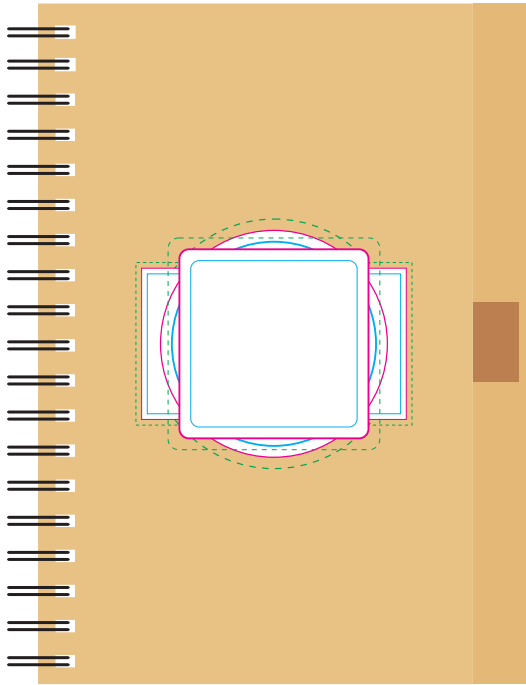

LL0950 - Savannah Spiral Notebook - Natural

Screen Print  PMS XXXc  
CMYK Direct Digital 

CMYK Label 

Showing at approx 50% of size

**Screen Print**  
Print Area: 80mmL x 110mmH  
Actual print size: xxmmL x xxmmH

**Digital Print**  
Print Area: 70mmL x 80mmH  
Actual print size: xxmmL x xxmmH

Finished print area - Digital Print   
Finished print area - Screen Print 

Showing at approx 50% of size

**Label**  
Print Area: 50mmL x 50mmH  
Actual print size: xxmmL x xxmmH

Print Area: 70mmL x 40mmH  
Actual print size: xxmmL x xxmmH

Print Area: 60mm Diameter  
Actual print size: xxmmL x xxmmH

Max print area for copy & text   
Finished print area   
Bleed line 

Screen Print  PMS  
XXXc

**Label**  
Print Area: 50mmL x 50mmH  
Actual print size: xxmmL x xxmmH

Print Area: 70mmL x 40mmH  
Actual print size: xxmmL x xxmmH

Print Area: 60mm Diameter  
Actual print size: xxmmL x xxmmH

Max print area for copy & text   
Finished print area   
Bleed line 