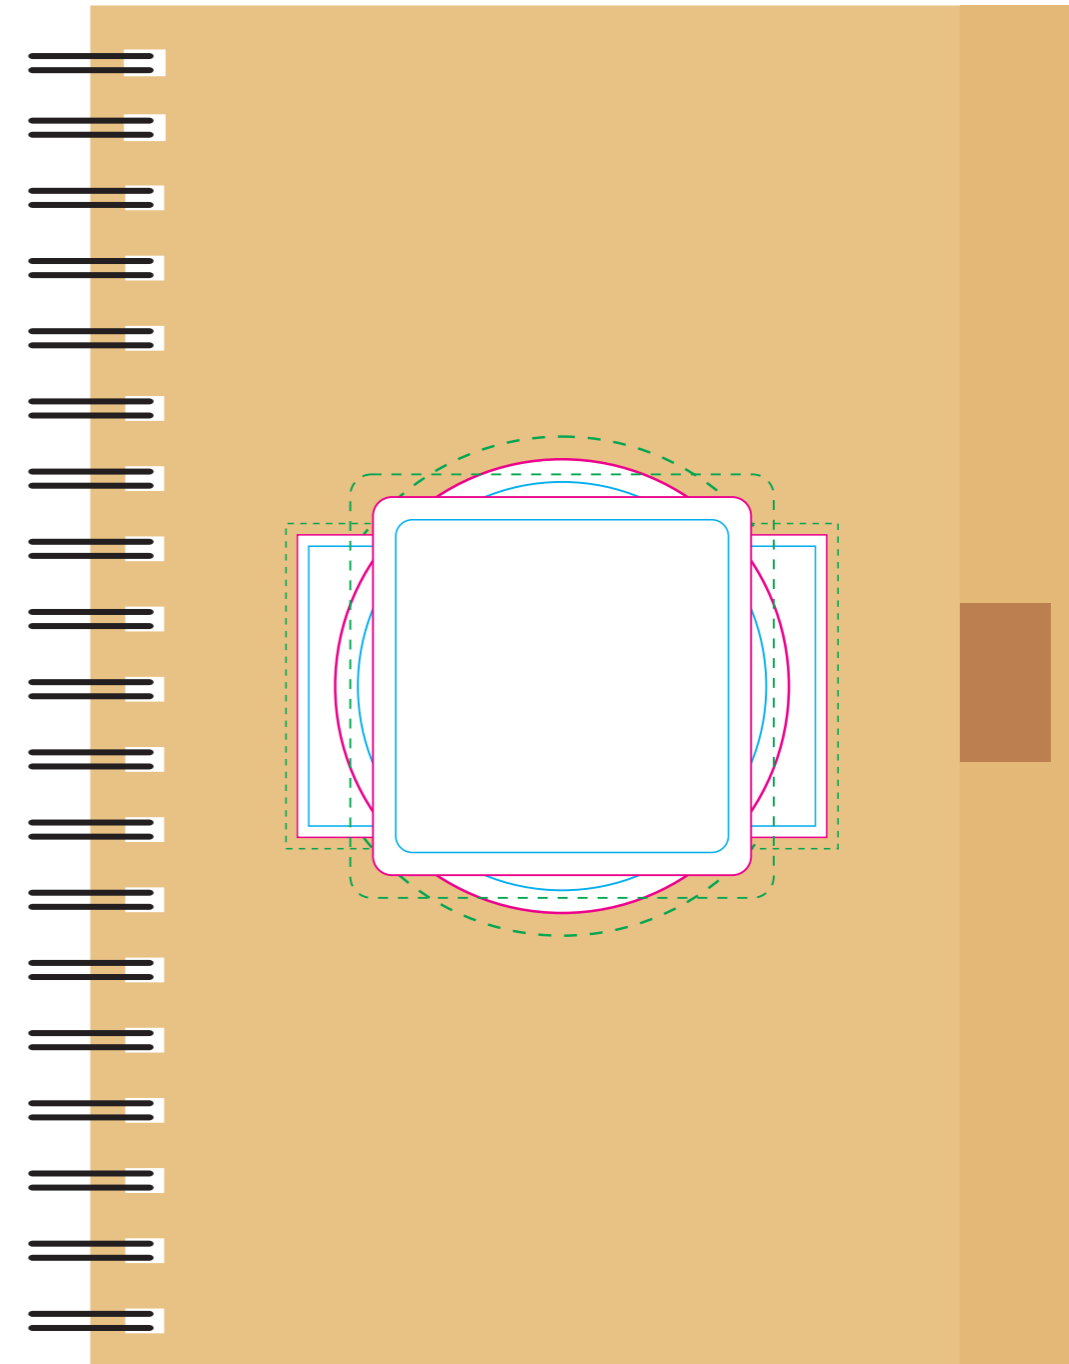

**Digital Print**  
Print Area: 70mmL x 80mmH  
Actual print size: xxmmL x xxmmH

Finished print area - Digital Print   
Finished print area - Screen Print 

Showing at approx 50% of size

**Label**  
Print Area: 50mmL x 50mmH  
Actual print size: xxmmL x xxmmH

Print Area: 70mmL x 40mmH  
Actual print size: xxmmL x xxmmH

Print Area: 60mm Diameter  
Actual print size: xxmmL x xxmmH

Max print area for copy & text   
Finished print area   
Bleed line 

Screen Print  PMS  
XXXc

CMYK Direct Digital 

CMYK Label 

**Screen Print**  
Print Area: 80mmL x 110mmH  
Actual print size: xxmmL x xxmmH

**Digital Print**  
Print Area: 70mmL x 80mmH  
Actual print size: xxmmL x xxmmH

Finished print area - Digital Print   
Finished print area - Screen Print 

**Label**  
Print Area: 50mmL x 50mmH  
Actual print size: xxmmL x xxmmH

Print Area: 70mmL x 40mmH  
Actual print size: xxmmL x xxmmH

Print Area: 60mm Diameter  
Actual print size: xxmmL x xxmmH

Max print area for copy & text   
Finished print area   
Bleed line 