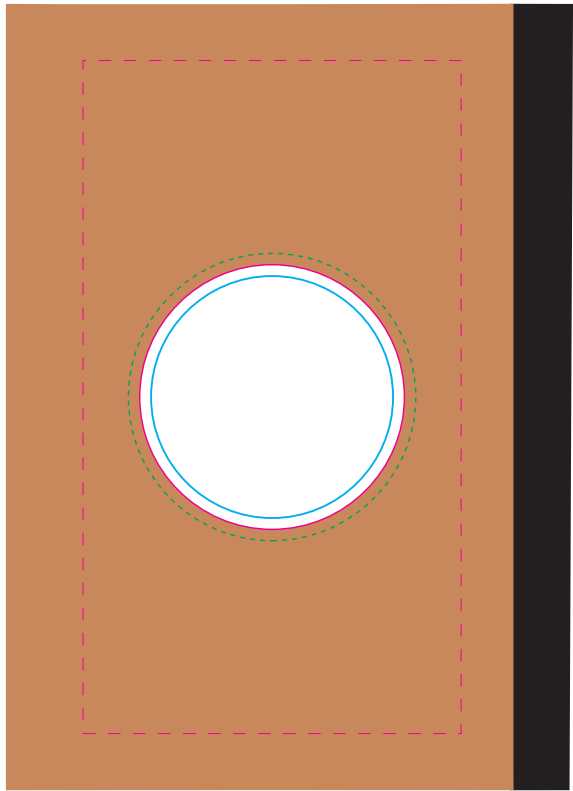

Logo Here

Job # XXXXXX
Cust # XXXX-XC

LL0944 - Tourist A5 Notebook - Black/Natural

Screen Print  PMS XXXc

Special icons if required

CMYK Label 

Showing at approx 50% of size

Screen Print
Print Area: 100mmL x 178mmH
Actual print size: xxmmL x xxmmH

Finished print area 

Label
Print Area: 71mm Diameter
Actual print size: xxmmL x xxmmH

Max print area for copy & text 
Finished print area 
Bleed line 

Screen Print

PMS
XXXXC

CMYK Label

Screen Print

Print Area: 100mmL x 178mmH

Actual print size: xxmmL x xxmmH

Finished print area

Label

Print Area: 71mm Diameter

Actual print size: xxmmL x xxmmH

Max print area for copy & text

Finished print area

Bleed line