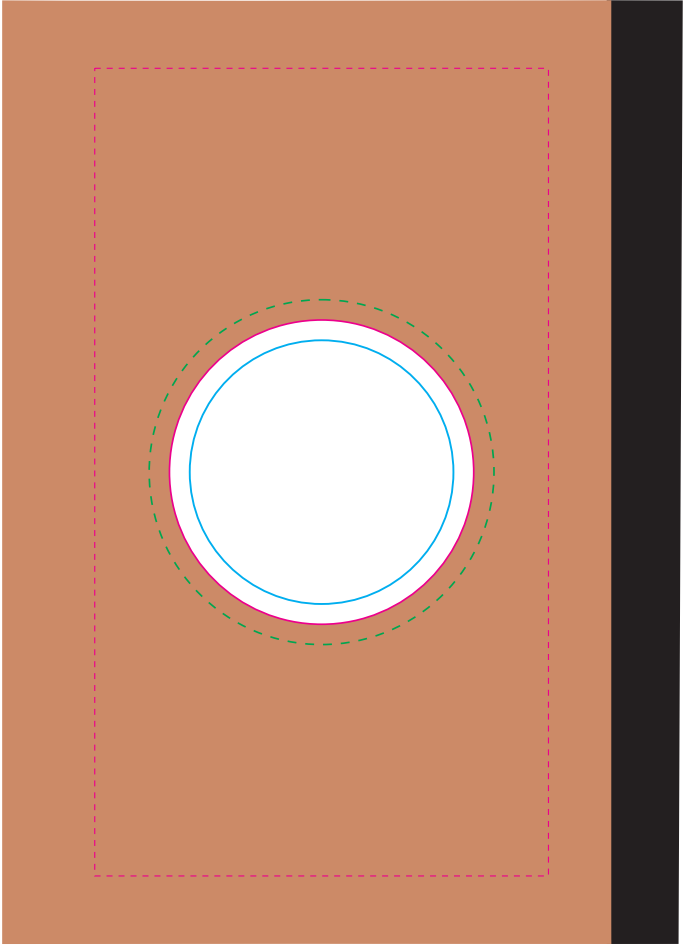

LL0944 - Tourist A5 Notebook - Black/Natural

Screen Print  PMS XXXc

Label 

Showing at approx 60% of size

**Screen Print**  
Print Area: 100mmL x 178mmH  
Actual print size: mmL x mmH

Finished print area 

**Label**  
Print Area: 70mm Diameter  
Actual print size: mmL x mmH

Max print area for copy & text   
Finished print area   
Bleed line 

Screen Print

PMS  
XXXc

Label

**Screen Print**

Print Area: 100mmL x 178mmH

Actual print size: mmL x mmH

Finished print area

**Label**

Print Area: 70mm Diameter

Actual print size: mmL x mmH

Max print area for copy & text   
Finished print area   
Bleed line