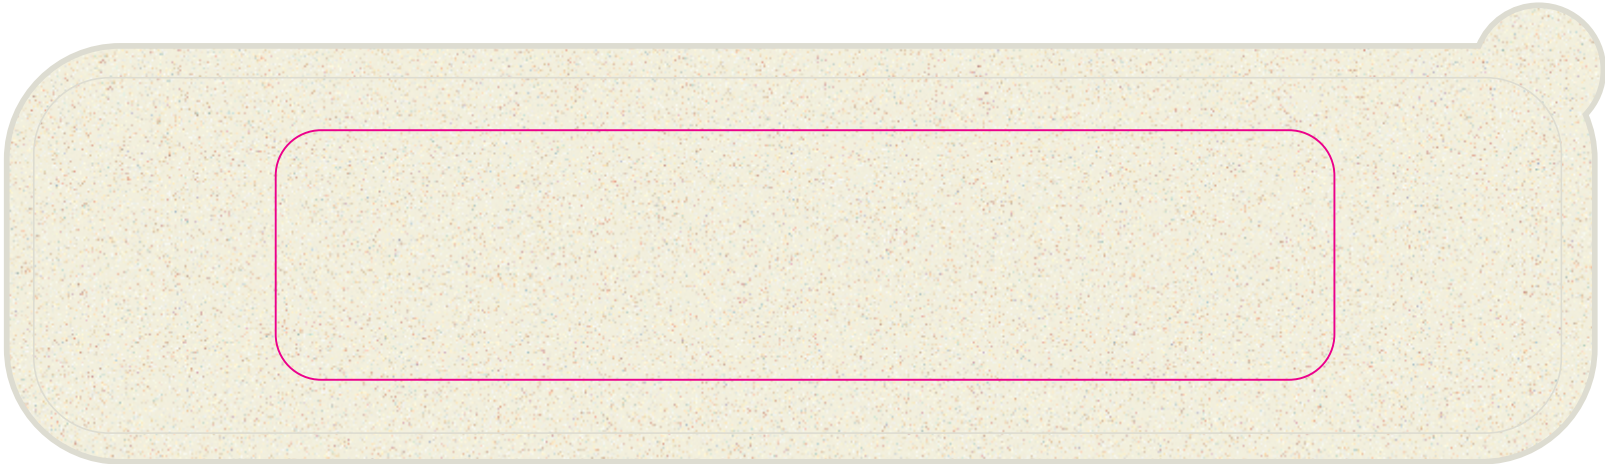

LL0726 - Element Stationery Set - Natural

Screen Print PMS XXXc

Digital 

Screen Print/Digital
Print Area: 140mmL x 33mmH
Actual print size: xxmmL x xxmmH

Finished print area 