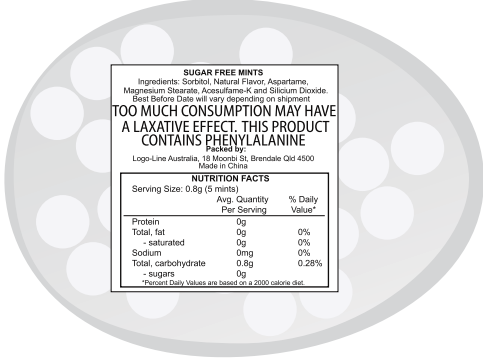

LL062 - Egg Shape Sugar Free Breath Mints - Clear

Label
Print Area: 32mm Diameter
Actual print size: xxmmL x xxmmH

Label
Print Area: 39mmL x 29mmH
Actual print size: xxmmL x xxmmH

Statutory Ingredients Label is applied to back of item