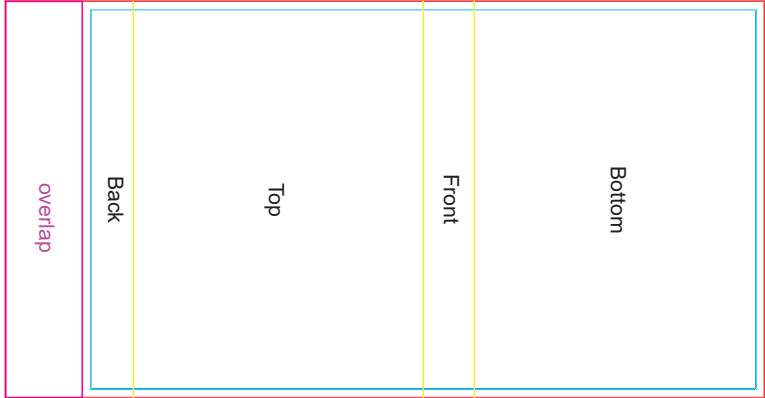

Edge to Edge
Print Area: 135mmL x 67mmH
Actual print size: xxmmL x xxmmH

Max print area for copy & text 
Finished print area 
Bleed line 

Label
Print Area: 90mmL x 45mmH
Actual print size: xxmmL x xxmmH

Max print area for copy & text 
Finished print area 
Bleed line 

LL0519 - Nova Power Bank with Digital Sleeve - White + Sleeve

Below is 50% of actual size

Sleeve on box

DIGITAL Standard
Print Area: 70mmL x 50mmH
Actual print size: xxmmL x xxmmH

Edge to Edge
Print Area: 135mmL x 67mmH
Actual print size: xxmmL x xxmmH

Max print area for copy & text —
 Finished print area —
 Bleed line - - -

Sleeve
Print Area: 140mmL x 267.8mmH
Actual print size: xxmmL x xxmmH