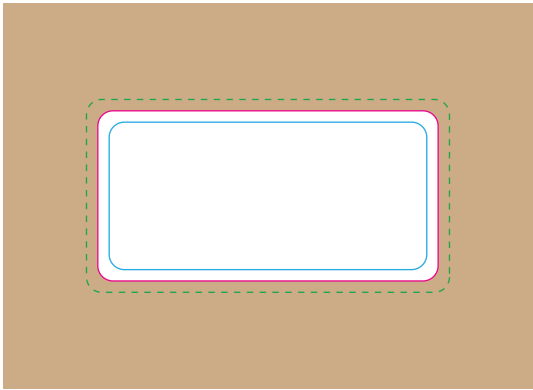

Logo Here

Job # XXXXXX
Cust # XXXX-XC

LL0519 - Nova Power Bank - White

DIGITAL Standard
Print Area: 70mmL x 50mmH
Actual print size: xxmmL x xxmmH

Edge to Edge
Print Area: 135mmL x 67mmH
Actual print size: xxmmL x xxmmH

LL0519 - Nova Power Bank with Label - White & Natural

CMYK Direct Digital 

CMYK Label 

Natural gift box with Label - Showing at 50%

DIGITAL Standard
Print Area: 70mmL x 50mmH
Actual print size: xxmmL x xxmmH

Edge to Edge
Print Area: 135mmL x 67mmH
Actual print size: xxmmL x xxmmH

Max print area for copy & text 
Finished print area 
Bleed line 

Label
Print Area: 90mmL x 45mmH
Actual print size: xxmmL x xxmmH

Max print area for copy & text 
Finished print area 
Bleed line 

LL0519 - Nova Power Bank with Digital Sleeve - White + Sleeve

Below is 50% of actual size

Sleeve on box

DIGITAL Standard
Print Area: 70mmL x 50mmH
Actual print size: xxmmL x xxmmH