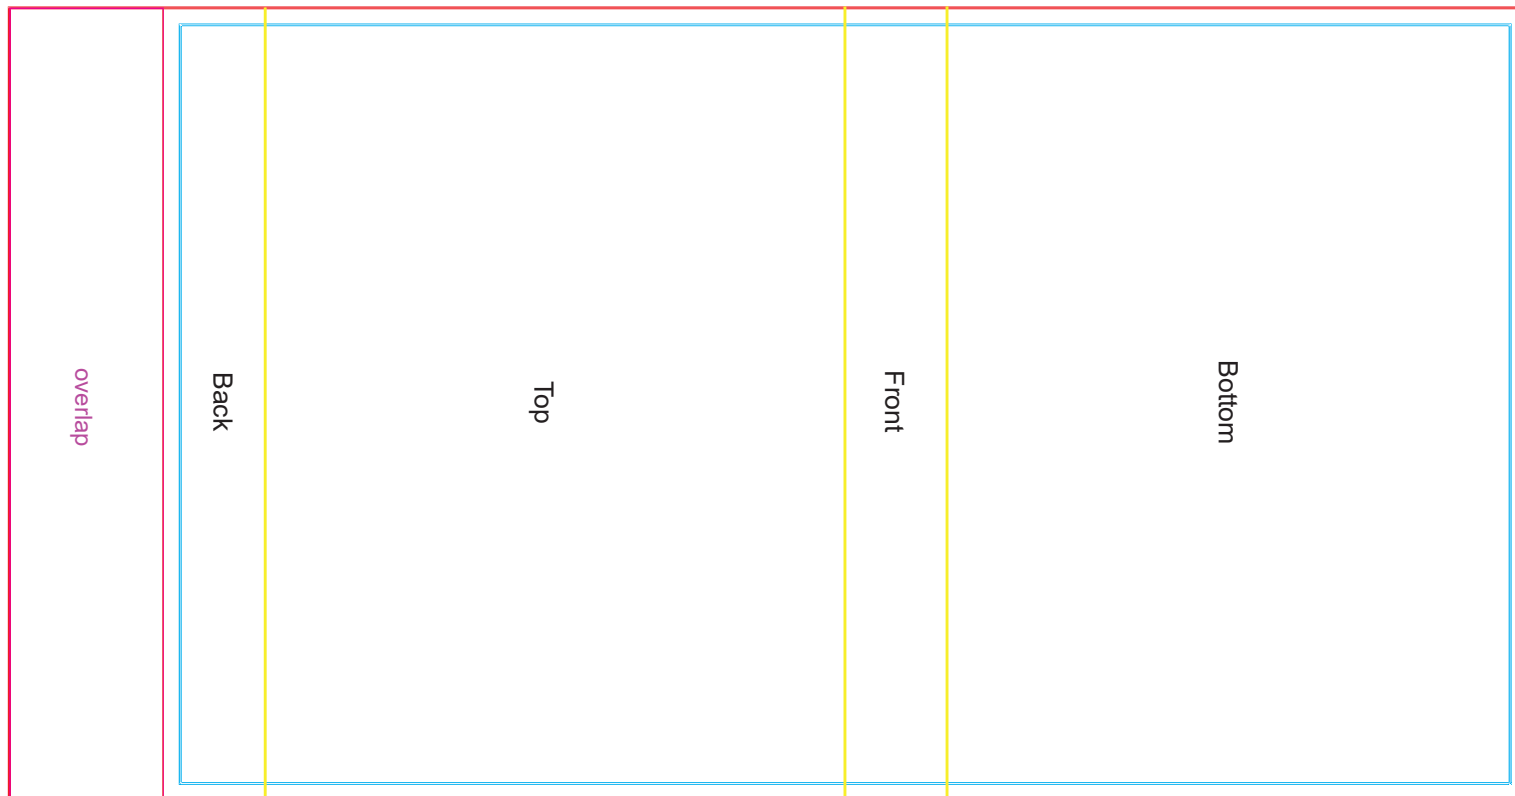

Edge to Edge
Print Area: 135mmL x 67mmH
Actual print size: xxmmL x xxmmH

Max print area for copy & text 
Finished print area 
Bleed line 

Label
Print Area: 90mmL x 45mmH
Actual print size: xxmmL x xxmmH

Max print area for copy & text 
Finished print area 
Bleed line 

LL0519 - Nova Power Bank with Digital Sleeve - White + Sleeve

Below is 50% of actual size

Sleeve on box

DIGITAL Standard
Print Area: 70mmL x 50mmH
Actual print size: xxmmL x xxmmH

Edge to Edge
Print Area: 135mmL x 67mmH
Actual print size: xxmmL x xxmmH

Max print area for copy & text —
 Finished print area —
 Bleed line - - -

Sleeve
Print Area: 140mmL x 267.8mmH
Actual print size: xxmmL x xxmmH

Max print area for copy & text —
 Finished print area —
 Folds —

Sleeve

Print Area: 140mmL x 267.8mmH

Actual print size: xxmmL x xxmmH

Max print area for copy & text 
Finished print area 
Folds 