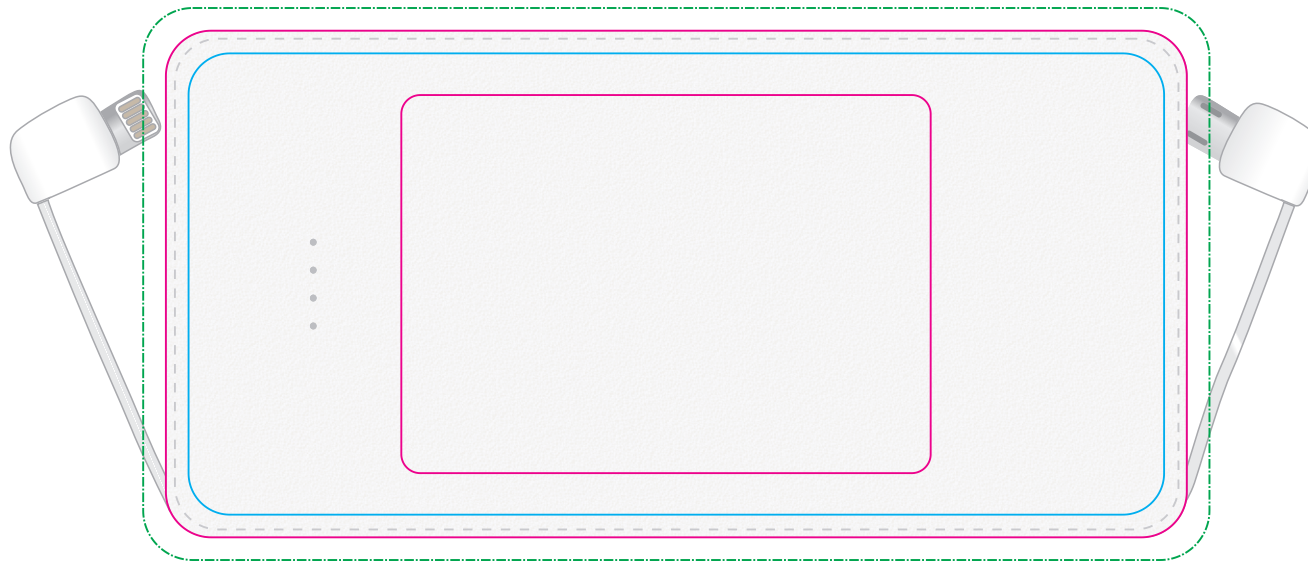

Logo Here

Job # XXXXXX
Cust # XXXX-XC

LL0519 - Nova Power Bank - White

DIGITAL Standard
Print Area: 70mmL x 50mmH
Actual print size: xxmmL x xxmmH

Edge to Edge
Print Area: 135mmL x 67mmH
Actual print size: xxmmL x xxmmH

LL0519 - Nova Power Bank with Label - White & Natural

CMYK Direct Digital 

CMYK Label 

Natural gift box with Label - Showing at 50%

DIGITAL Standard
Print Area: 70mmL x 50mmH
Actual print size: xxmmL x xxmmH

Edge to Edge
Print Area: 135mmL x 67mmH
Actual print size: xxmmL x xxmmH

Max print area for copy & text 
Finished print area 
Bleed line 

Label
Print Area: 90mmL x 45mmH
Actual print size: xxmmL x xxmmH

Max print area for copy & text 
Finished print area 
Bleed line 

LL0519 - Nova Power Bank with Digital Sleeve - White + Sleeve

Below is 50% of actual size

Sleeve on box

DIGITAL Standard
Print Area: 70mmL x 50mmH
Actual print size: xxmmL x xxmmH